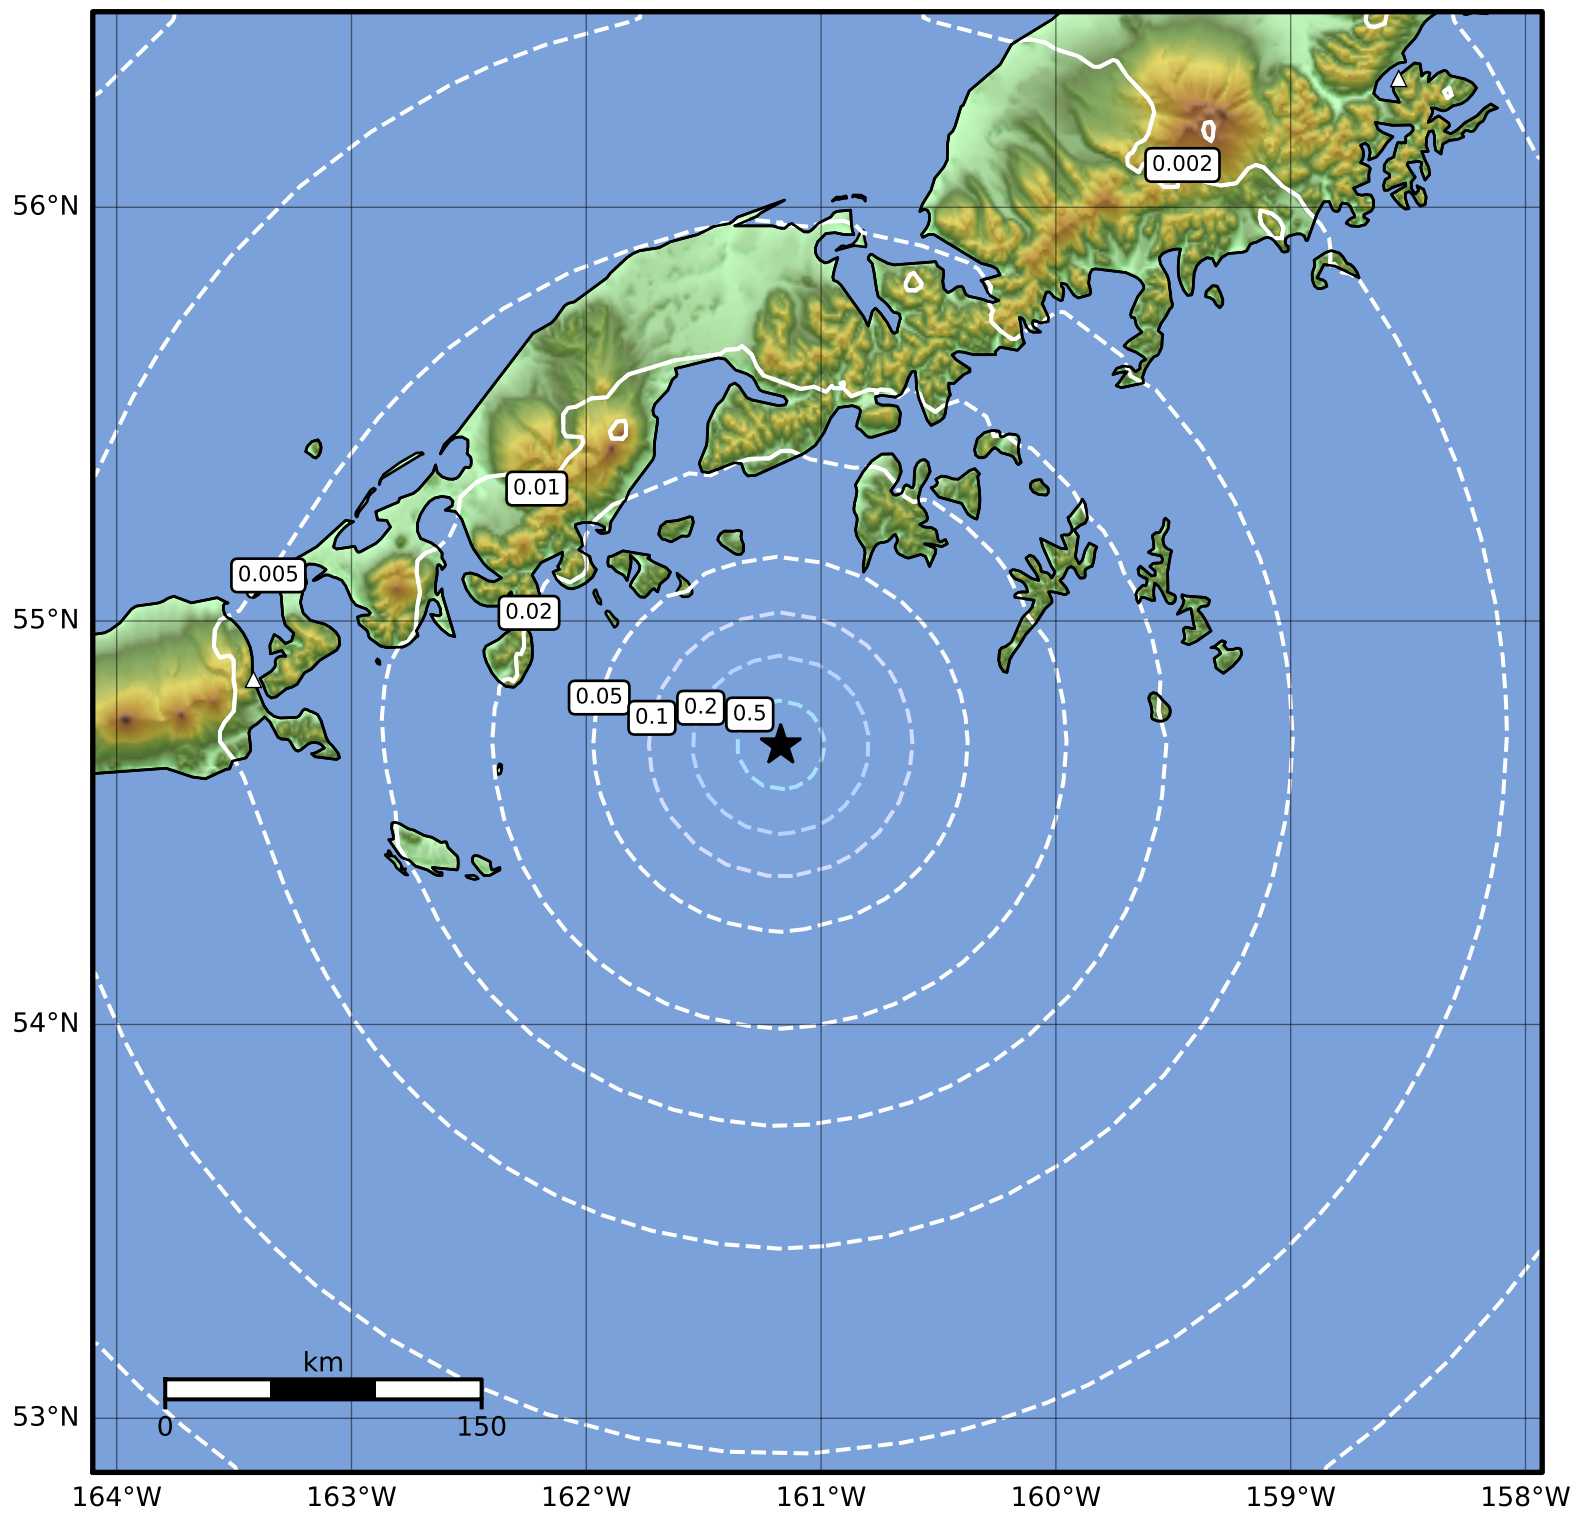

Peak Ground Acceleration Map Alaska Earthquake Center  
 ShakeMap: 83 km (52 miles) ESE of King Cove  
 Aug 27, 2023 21:56:06 UTC M3.7 N54.69 W161.17 Depth: 12.3km ID:ak023azma2ig

PGA (%g)	0.1	0.2	0.5	1	2	5	10	20	50	100	200

Scale based on Worden et al. (2012)

Version 2: Processed 2023-08-27T23:21:08Z

△ Seismic Instrument    ○ Reported Intensity    ★ Epicenter