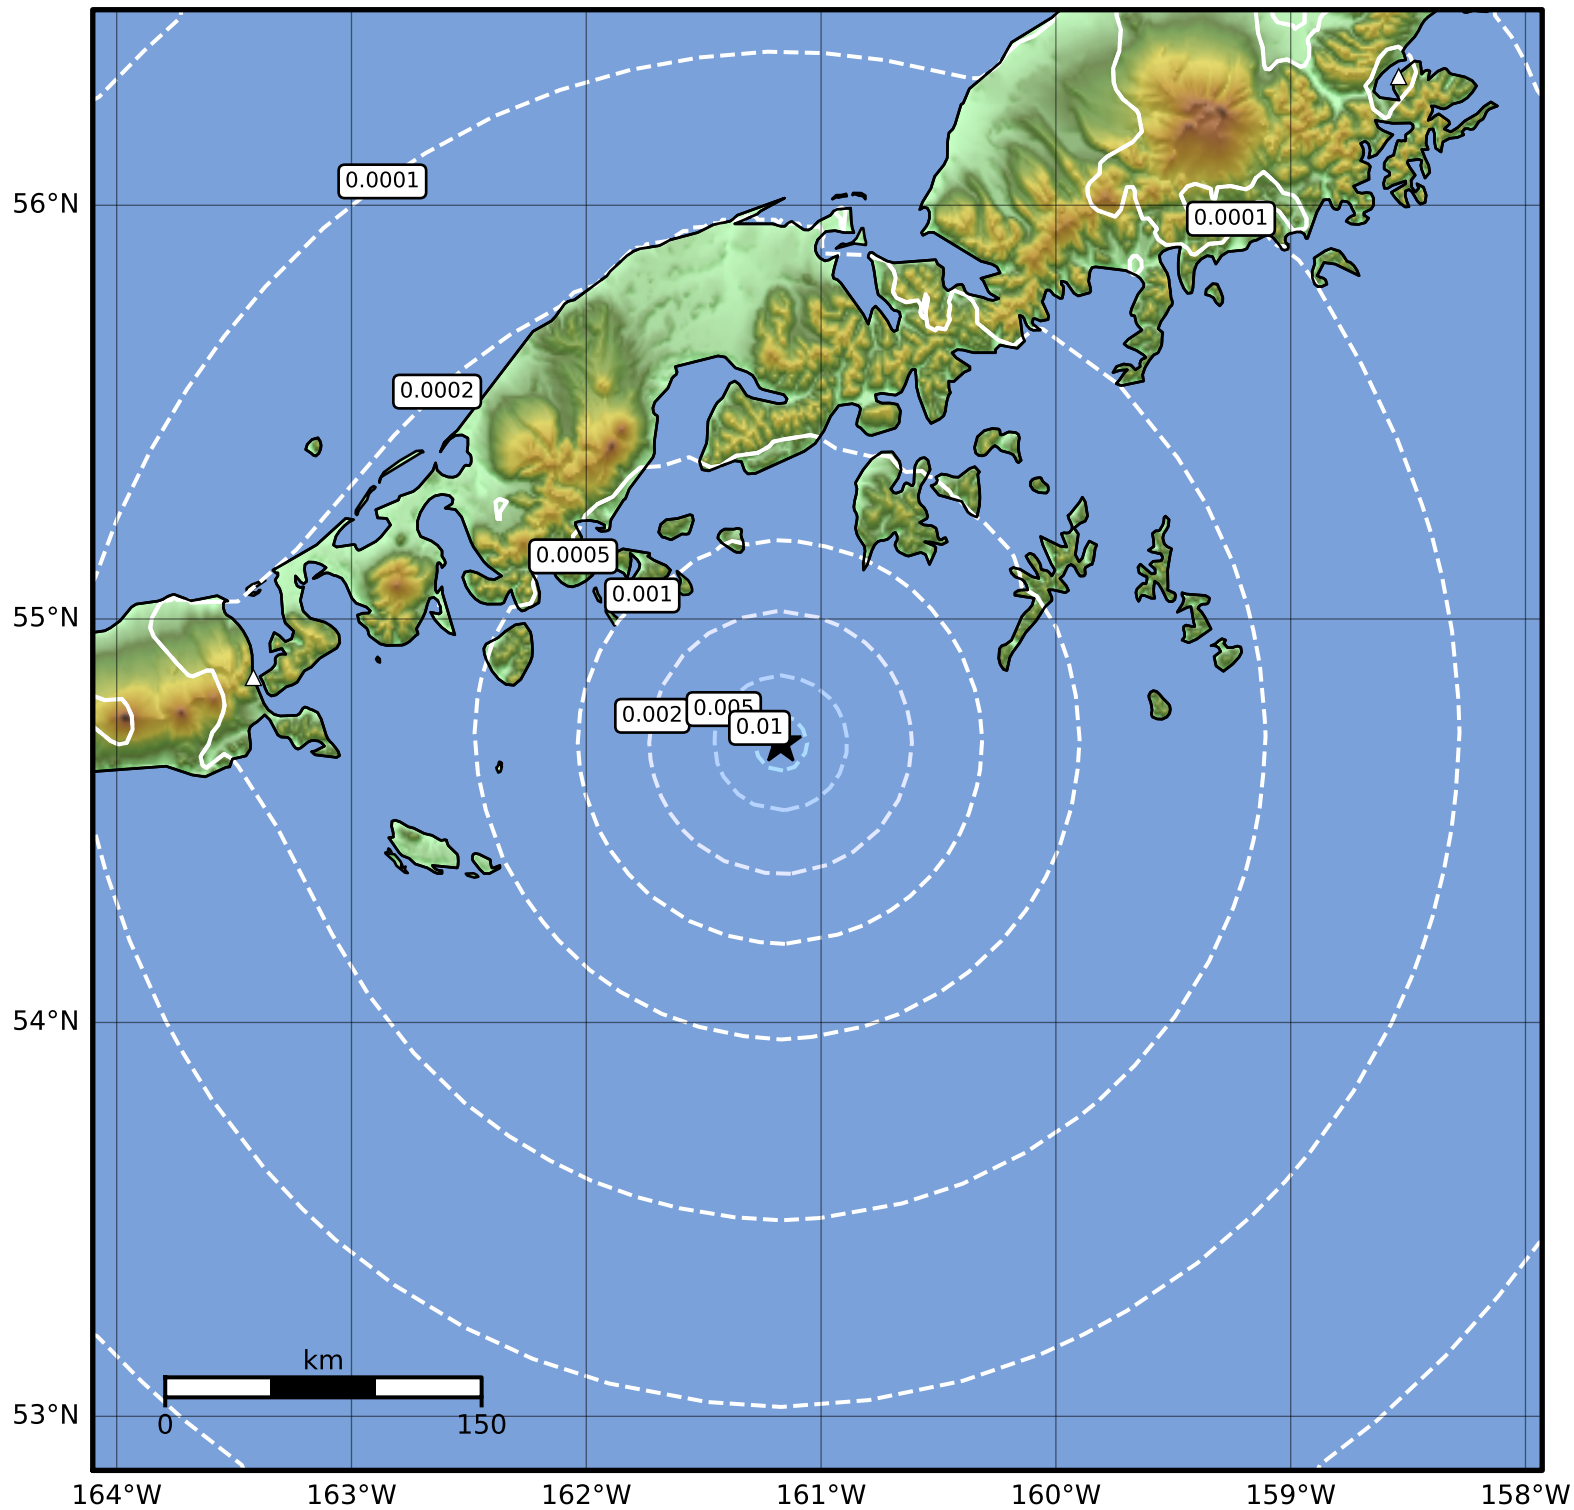

3.0 Second Peak Spectral Acceleration Map Alaska Earthquake Center
 ShakeMap: 83 km (52 miles) ESE of King Cove
 Aug 27, 2023 21:56:06 UTC M3.7 N54.69 W161.17 Depth: 12.3km ID:ak023azma2ig

SA(3.0) (%g)	0.1	0.2	0.5	1	2	5	10	20	50

Scale based on Worden et al. (2012)

Version 2: Processed 2023-08-27T23:21:08Z

△ Seismic Instrument ○ Reported Intensity

★ Epicenter