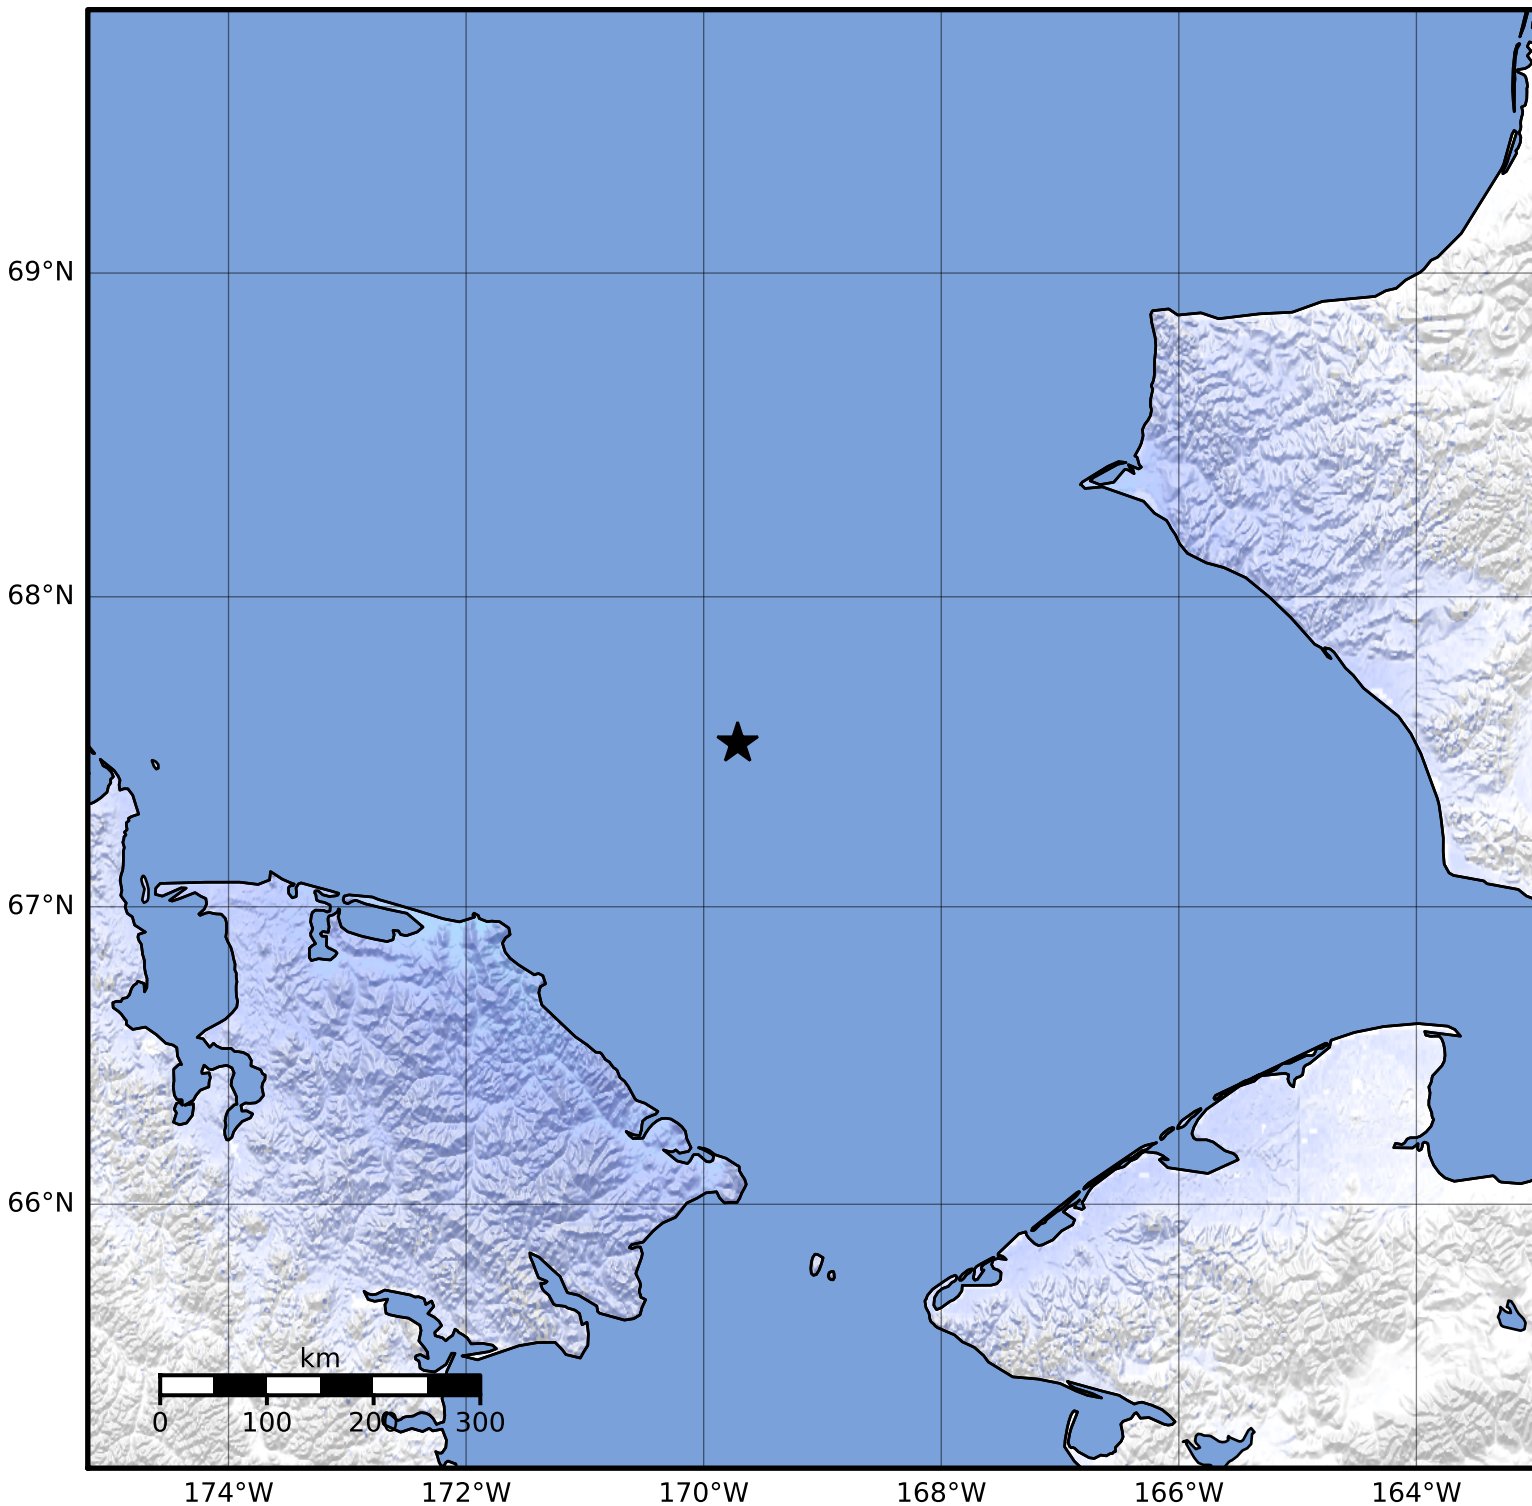

Macroseismic Intensity Map Alaska Earthquake Center
 ShakeMap: 151 km (94 miles) SW of Point Hope
 Aug 30, 2023 17:58:46 UTC M4.7 N67.53 W169.71 Depth: 51.3km ID:ak023b4iivvc

SHAKING	Not felt	Weak	Light	Moderate	Strong	Very strong	Severe	Violent	Extreme
DAMAGE	None	None	None	Very light	Light	Moderate	Moderate/heavy	Heavy	Very heavy
PGA(%g)	<0.0464	0.297	2.76	6.2	11.5	21.5	40.1	74.7	>139
PGV(cm/s)	<0.0215	0.135	1.41	4.65	9.64	20	41.4	85.8	>178
INTENSITY	I	II-III	IV	V	VI	VII	VIII	IX	X+

Scale based on Worden et al. (2012)

Version 1: Processed 2023-08-30T19:43:24Z

△ Seismic Instrument ○ Reported Intensity

★ Epicenter