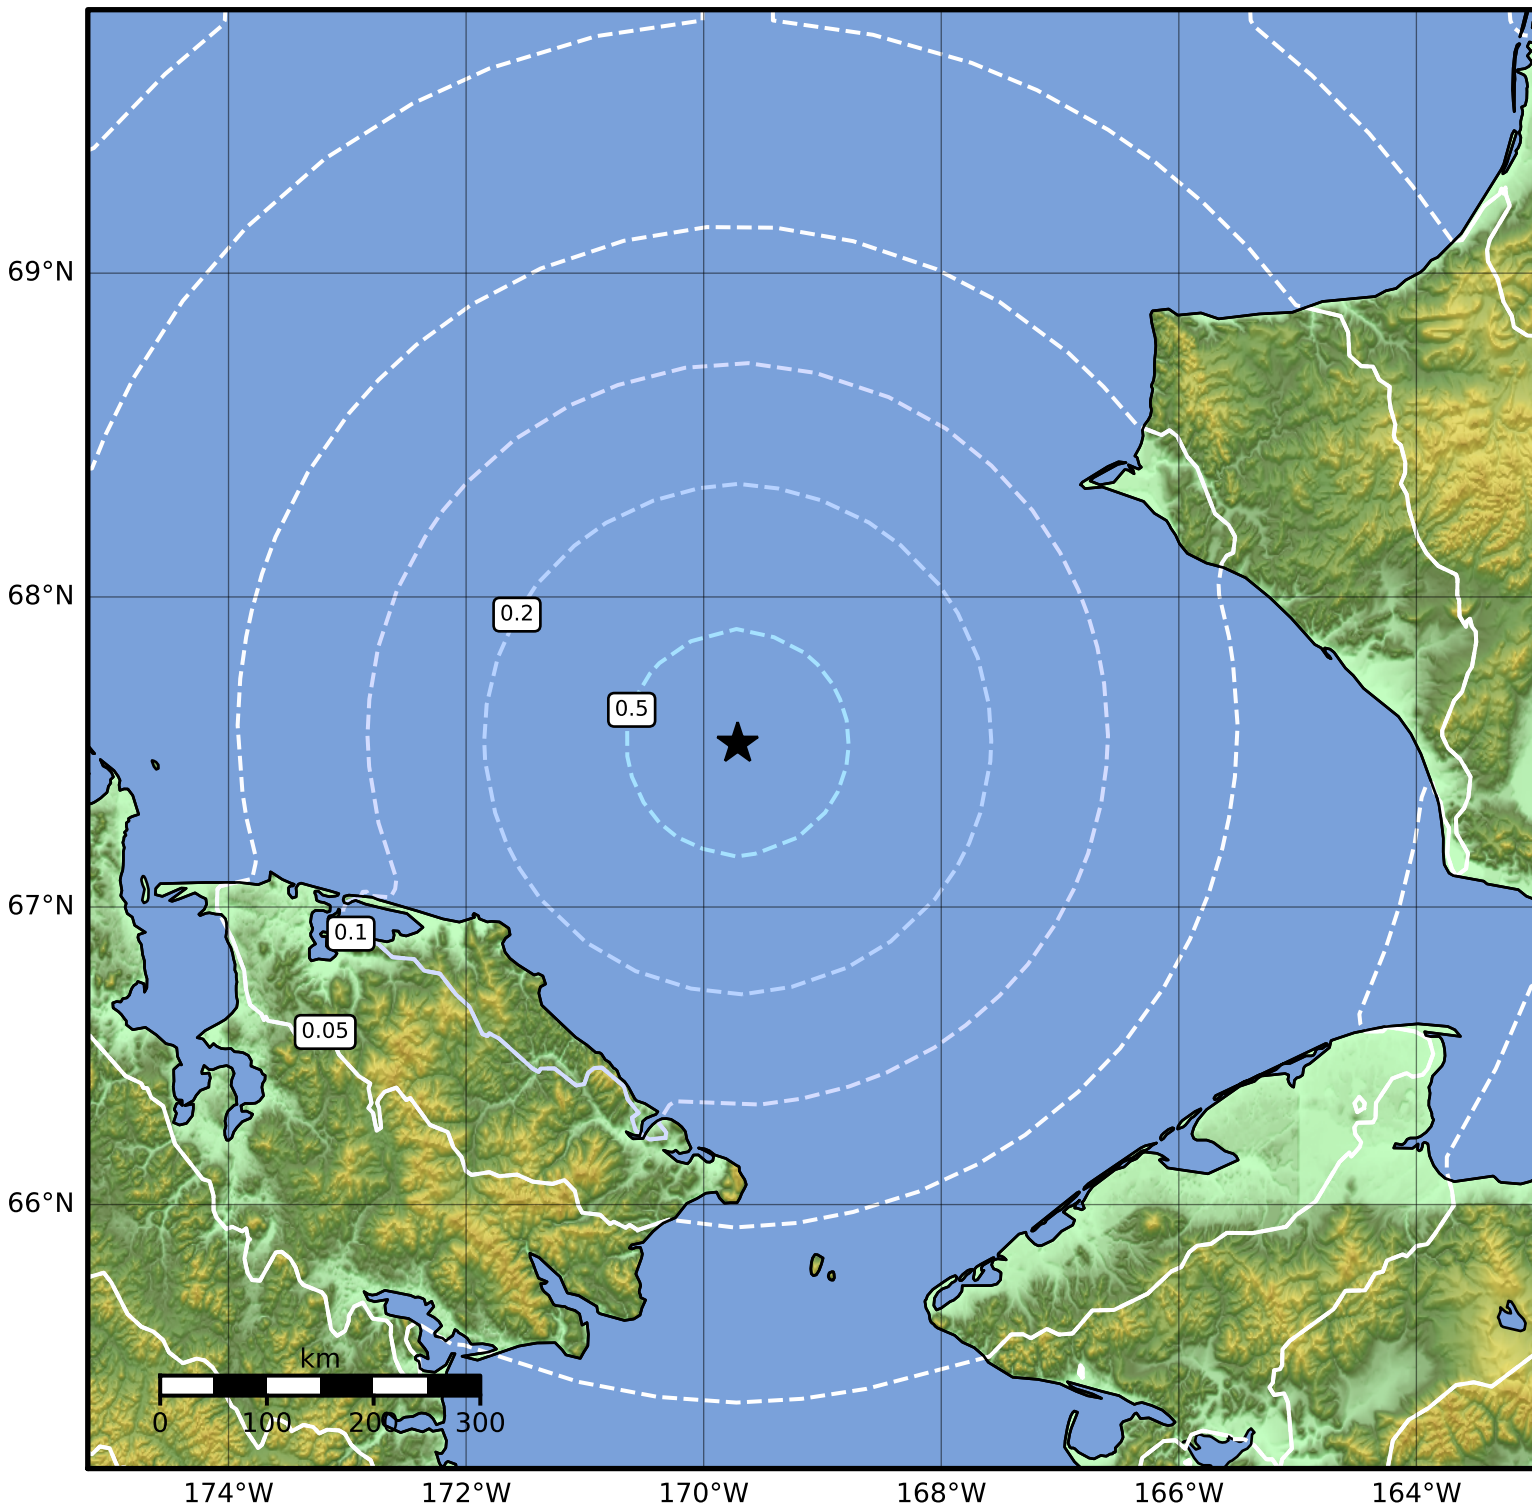

Peak Ground Acceleration Map Alaska Earthquake Center
ShakeMap: 151 km (94 miles) SW of Point Hope
Aug 30, 2023 17:58:46 UTC M4.7 N67.53 W169.71 Depth: 51.3km ID:ak023b4iivvc

PGA (%g)	0.1	0.2	0.5	1	2	5	10	20	50	100	200
----------	-----	-----	-----	---	---	---	----	----	----	-----	-----

Scale based on Worden et al. (2012)

△ Seismic Instrument ○ Reported Intensity

★ Epicenter

Version 1: Processed 2023-08-30T19:43:24Z