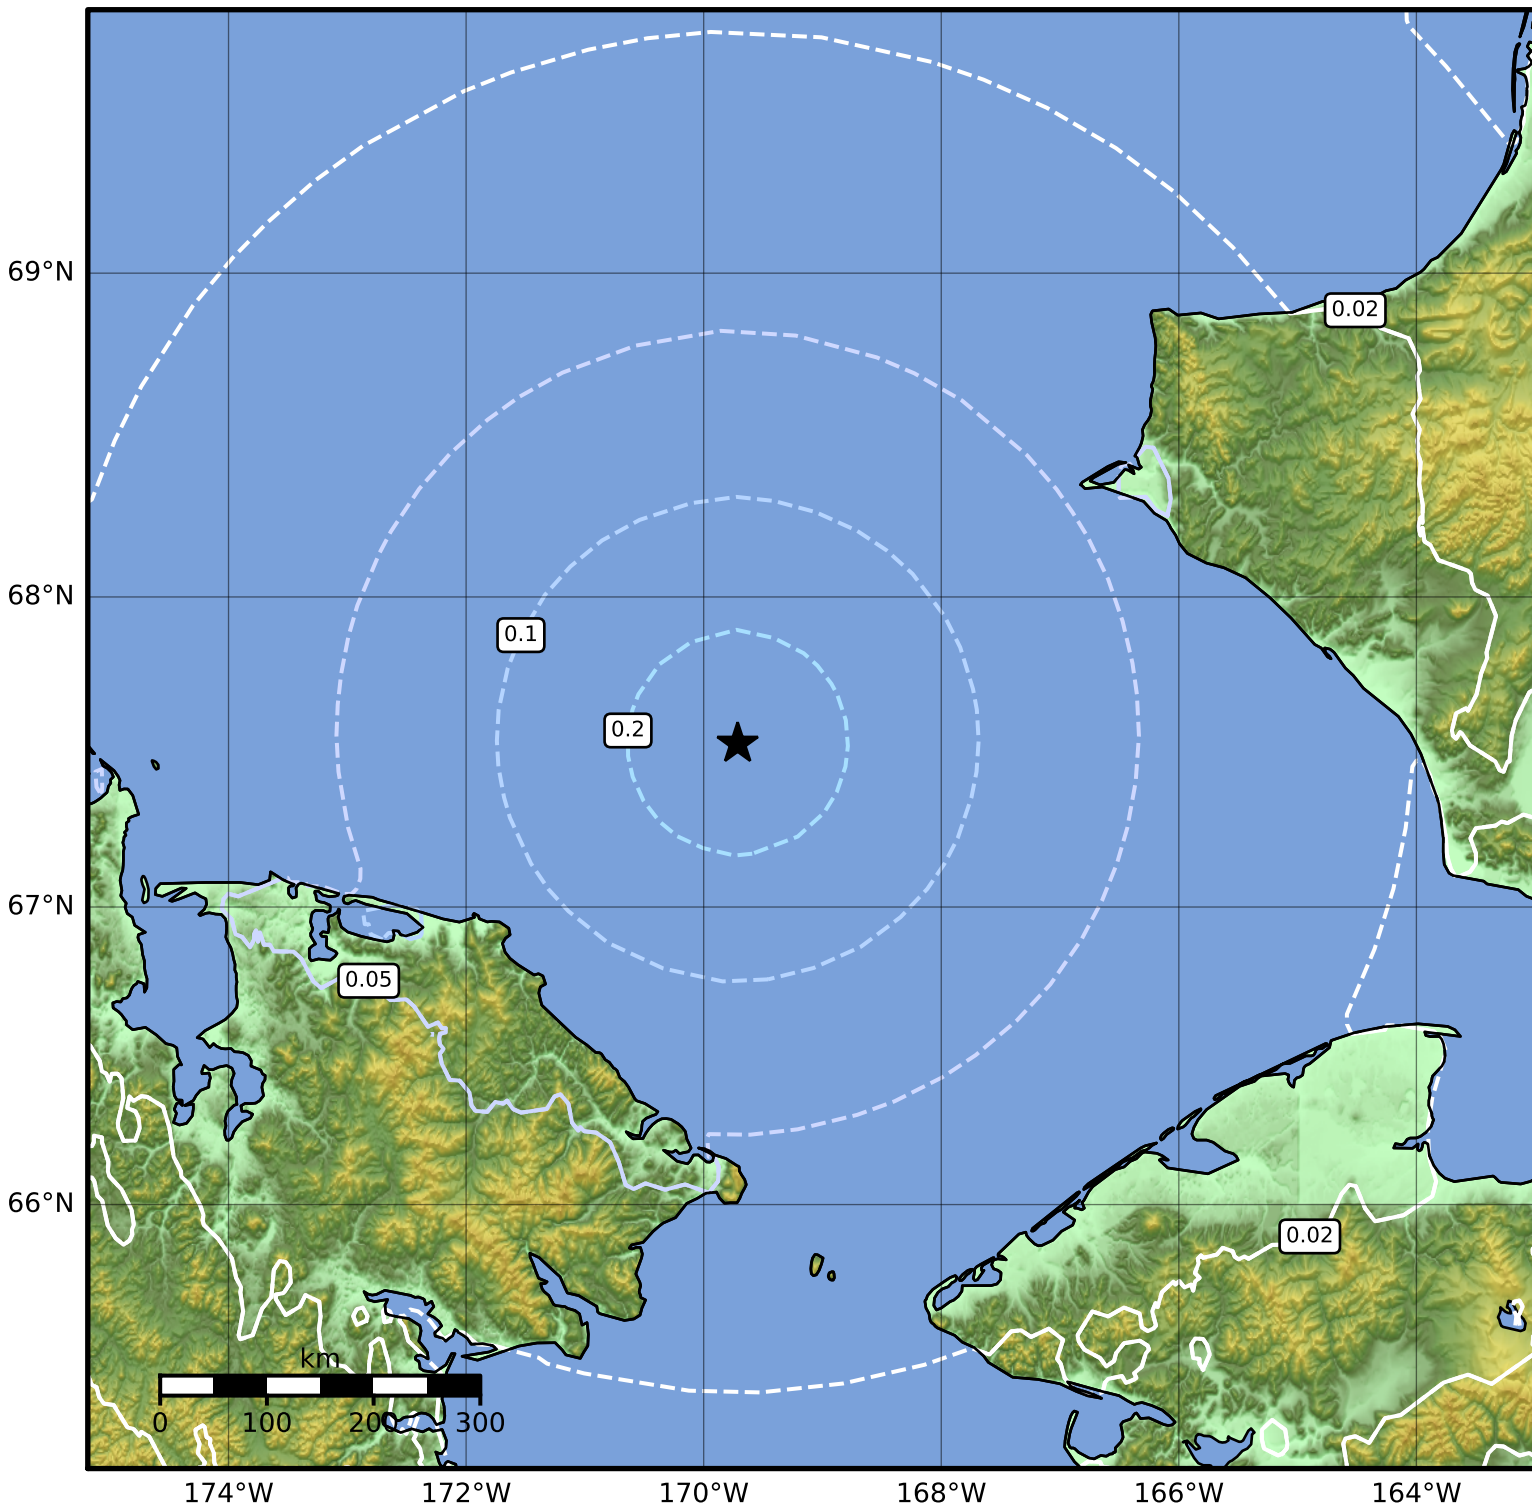

Peak Ground Velocity Map Alaska Earthquake Center
ShakeMap: 151 km (94 miles) SW of Point Hope
Aug 30, 2023 17:58:46 UTC M4.7 N67.53 W169.71 Depth: 51.3km ID:ak023b4iivvc

PGV (cm/s)	0.1	0.2	0.5	1	2	5	10	20	50	100	200
------------	-----	-----	-----	---	---	---	----	----	----	-----	-----

Scale based on Worden et al. (2012)

△ Seismic Instrument ○ Reported Intensity

★ Epicenter

Version 1: Processed 2023-08-30T19:43:24Z