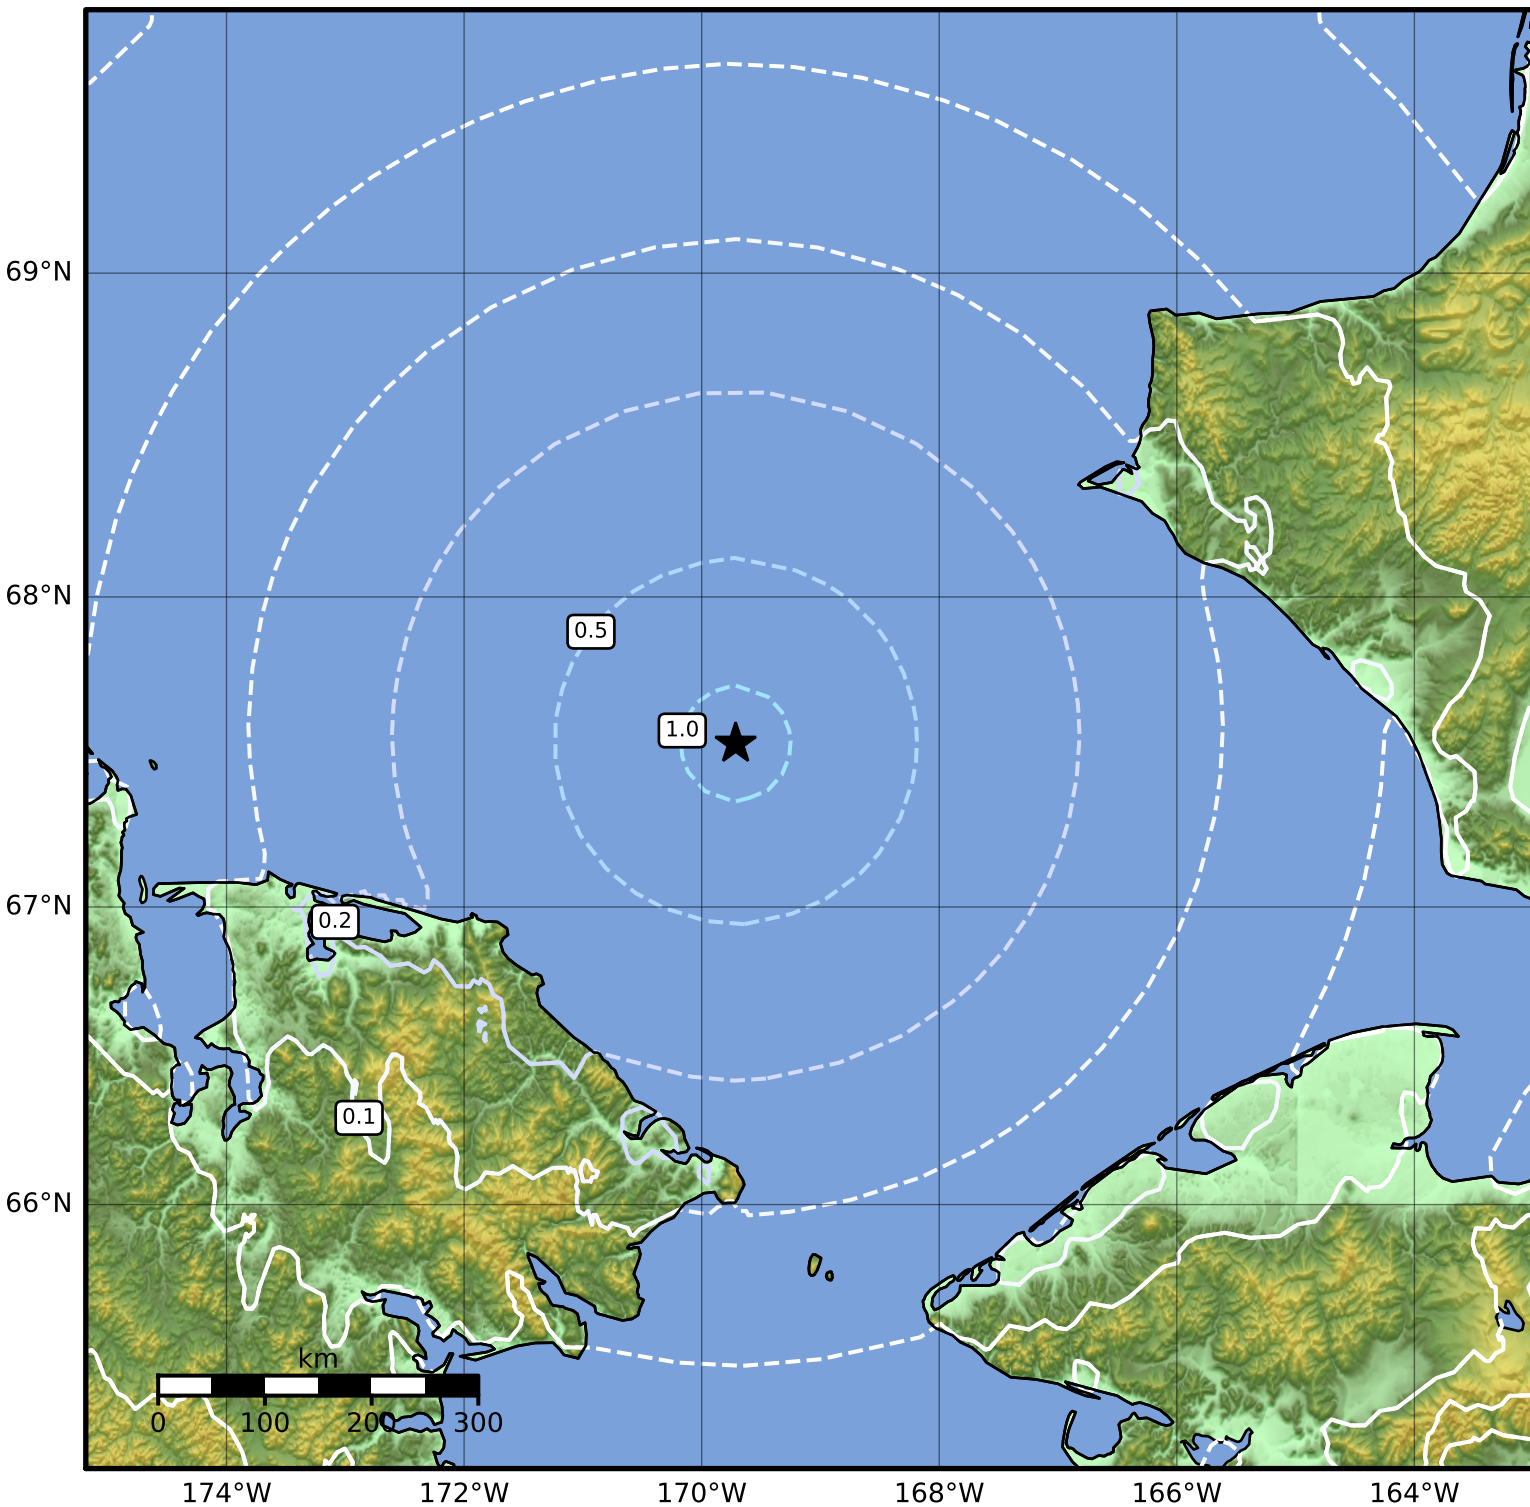

0.3 Second Peak Spectral Acceleration Map Alaska Earthquake Center
 ShakeMap: 151 km (94 miles) SW of Point Hope
 Aug 30, 2023 17:58:46 UTC M4.7 N67.53 W169.71 Depth: 51.3km ID:ak023b4iivvc

| | | | | | | | | | | | |
|---------------------|------------|------------|------------|----------|----------|----------|-----------|-----------|-----------|------------|------------|
| SA(0.3) (%g) | 0.1 | 0.2 | 0.5 | 1 | 2 | 5 | 10 | 20 | 50 | 100 | 200 |
|---------------------|------------|------------|------------|----------|----------|----------|-----------|-----------|-----------|------------|------------|

Scale based on Worden et al. (2012)

△ Seismic Instrument ○ Reported Intensity

★ Epicenter

Version 1: Processed 2023-08-30T19:43:24Z