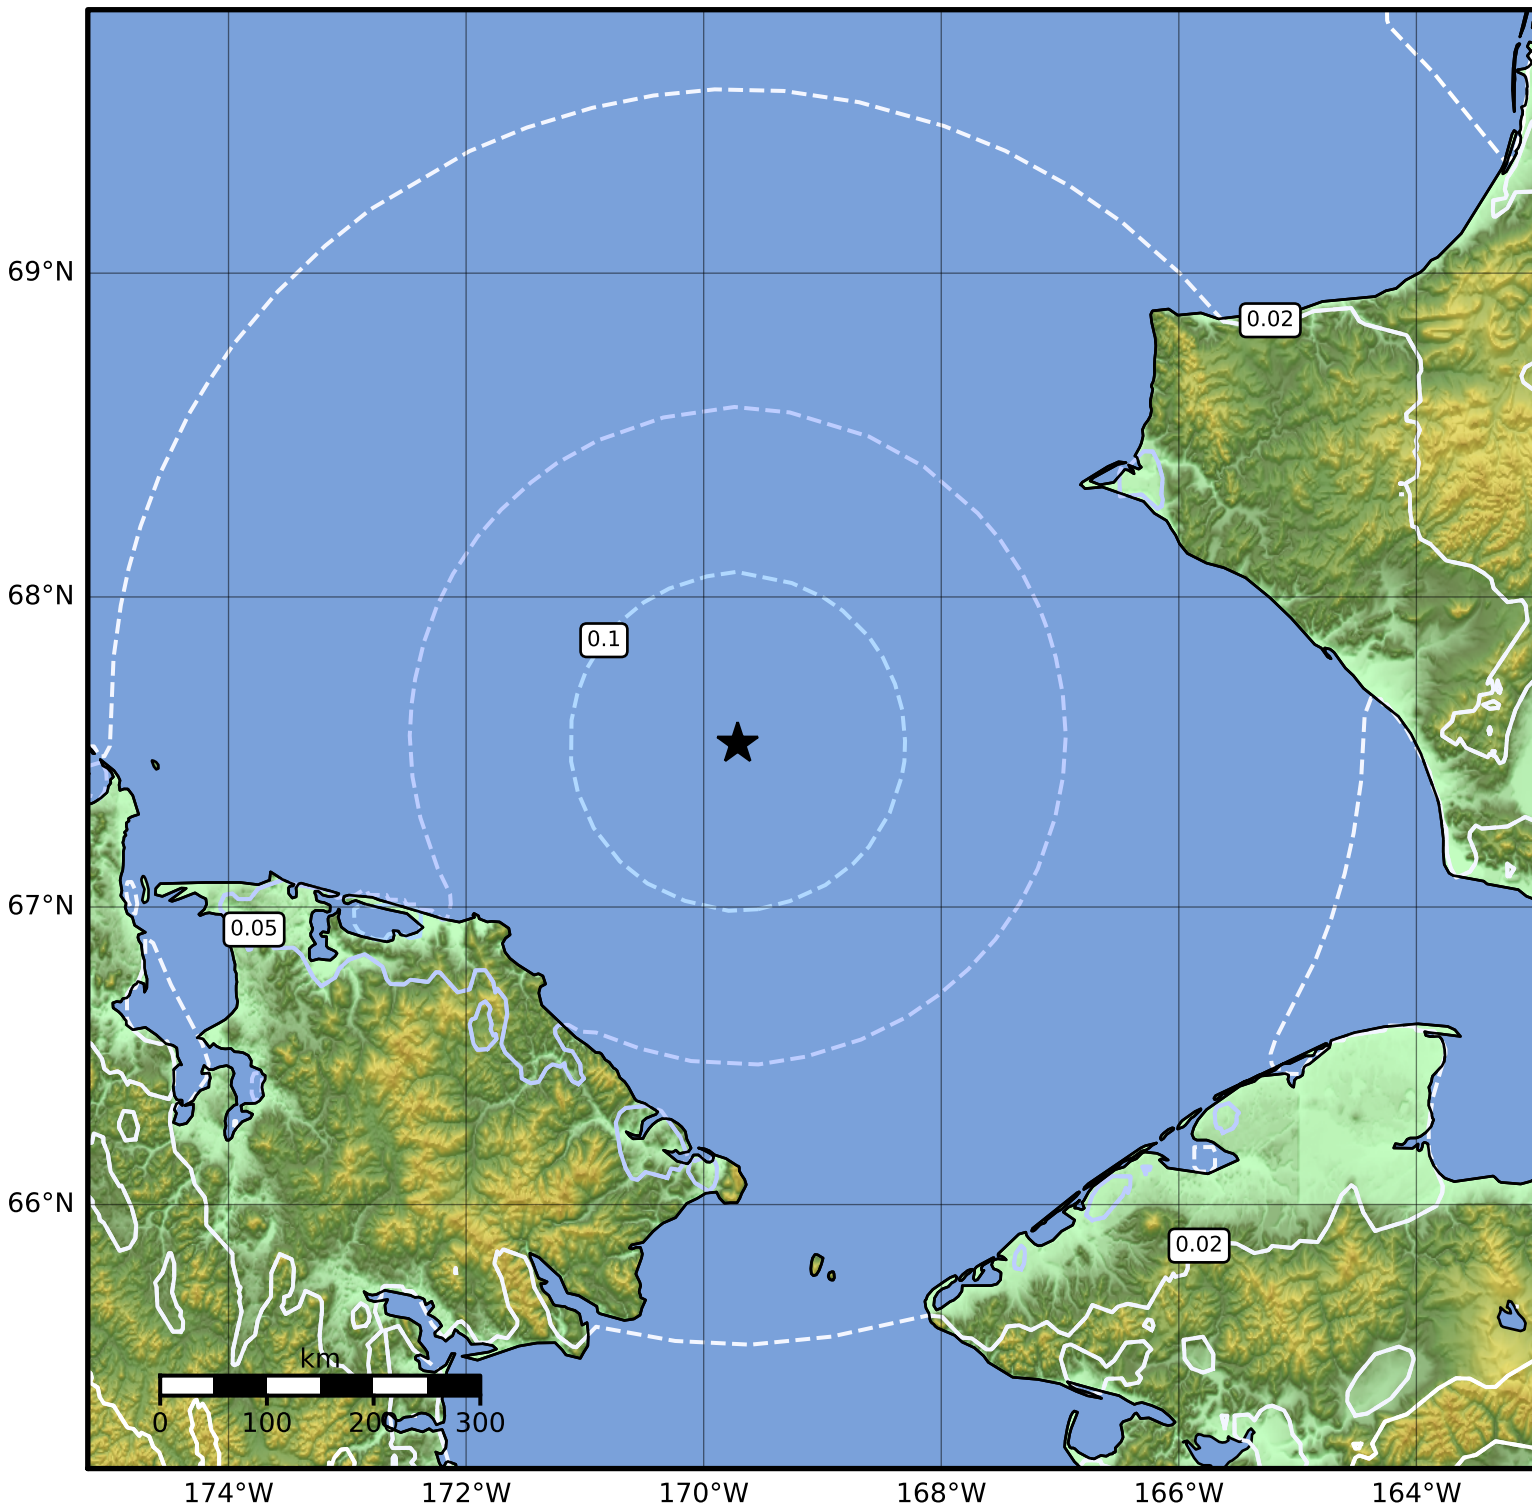

1.0 Second Peak Spectral Acceleration Map Alaska Earthquake Center
 ShakeMap: 151 km (94 miles) SW of Point Hope
 Aug 30, 2023 17:58:46 UTC M4.7 N67.53 W169.71 Depth: 51.3km ID:ak023b4iivvc

SA(1.0) (%g)	0.1	0.2	0.5	1	2	5	10	20	50	100	200
---------------------	------------	------------	------------	----------	----------	----------	-----------	-----------	-----------	------------	------------

Scale based on Worden et al. (2012)

Version 1: Processed 2023-08-30T19:43:24Z

△ Seismic Instrument ○ Reported Intensity

★ Epicenter