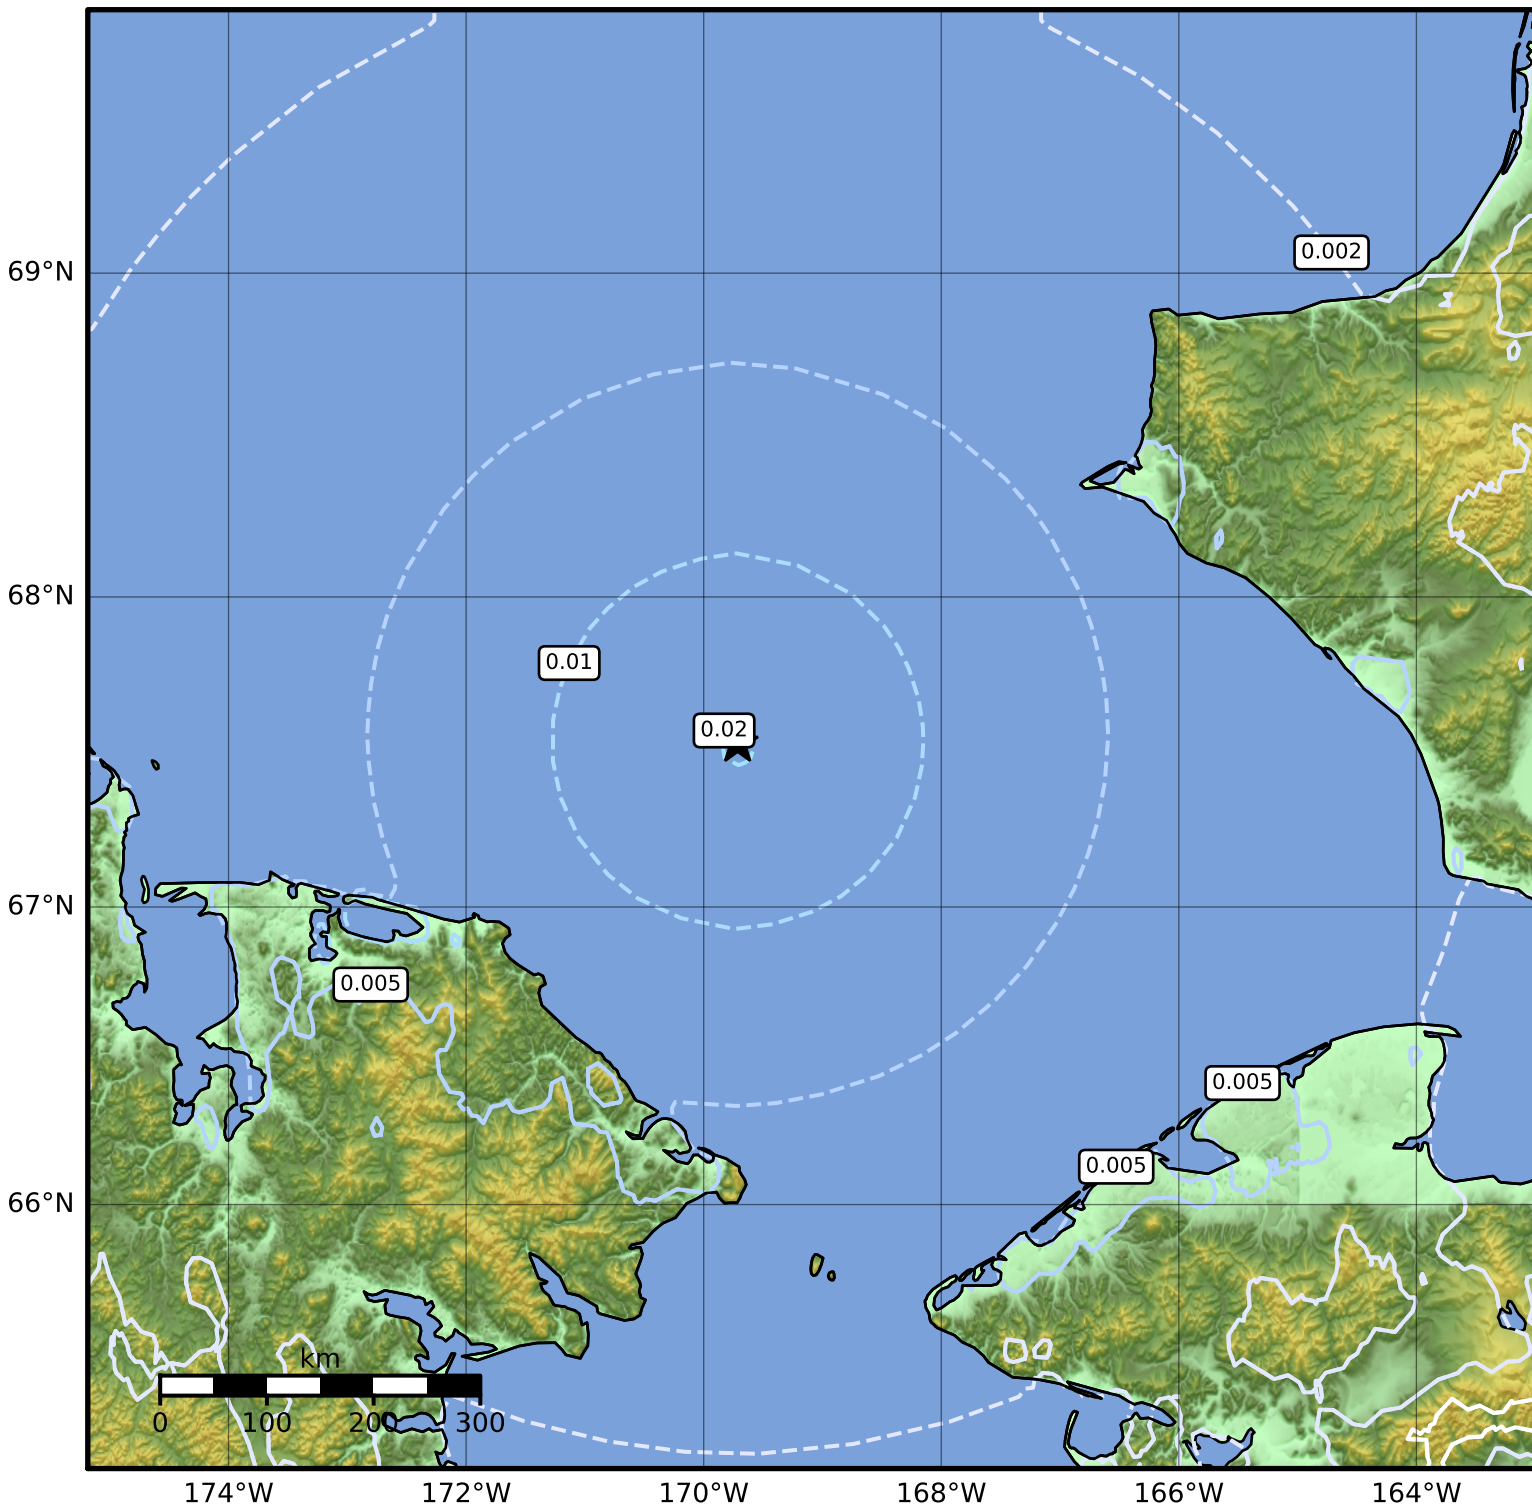

3.0 Second Peak Spectral Acceleration Map Alaska Earthquake Center  
ShakeMap: 151 km (94 miles) SW of Point Hope  
Aug 30, 2023 17:58:46 UTC M4.7 N67.53 W169.71 Depth: 51.3km ID:ak023b4iivvc

Scale based on Worden et al. (2012)

△ Seismic Instrument ○ Reported Intensity

★ Epicenter

Version 1: Processed 2023-08-30T19:43:24Z