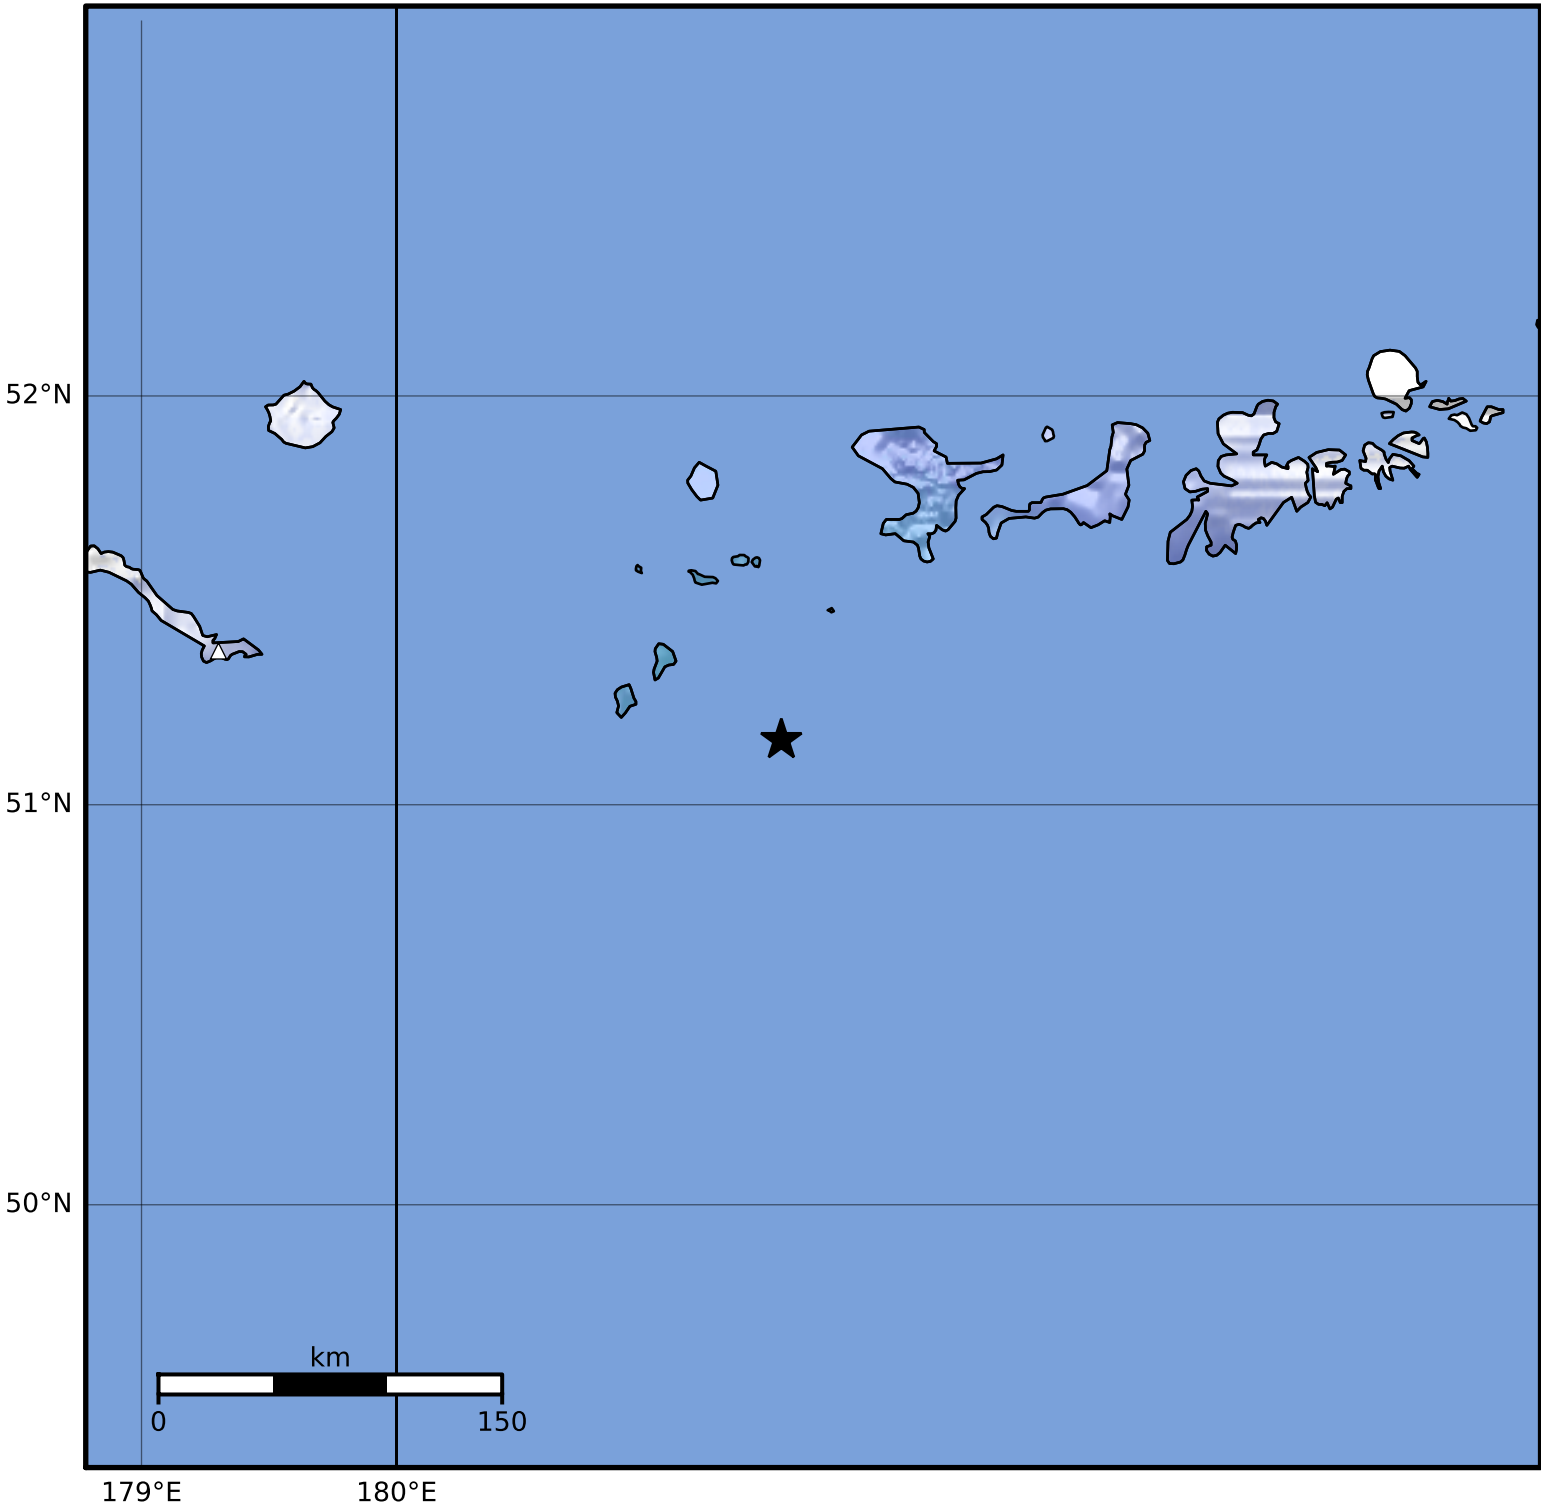

Macroseismic Intensity Map Alaska Earthquake Center
 ShakeMap: 150 km (93 miles) WSW of Adak
 Aug 31, 2023 07:13:23 UTC M4.6 N51.16 W178.49 Depth: 25.6km ID:ak023b5zu7d2

SHAKING	Not felt	Weak	Light	Moderate	Strong	Very strong	Severe	Violent	Extreme
DAMAGE	None	None	None	Very light	Light	Moderate	Moderate/heavy	Heavy	Very heavy
PGA(%g)	<0.0464	0.297	2.76	6.2	11.5	21.5	40.1	74.7	>139
PGV(cm/s)	<0.0215	0.135	1.41	4.65	9.64	20	41.4	85.8	>178
INTENSITY	I	II-III	IV	V	VI	VII	VIII	IX	X+

Scale based on Worden et al. (2012)

Version 2: Processed 2023-08-31T15:15:08Z

△ Seismic Instrument ○ Reported Intensity

★ Epicenter