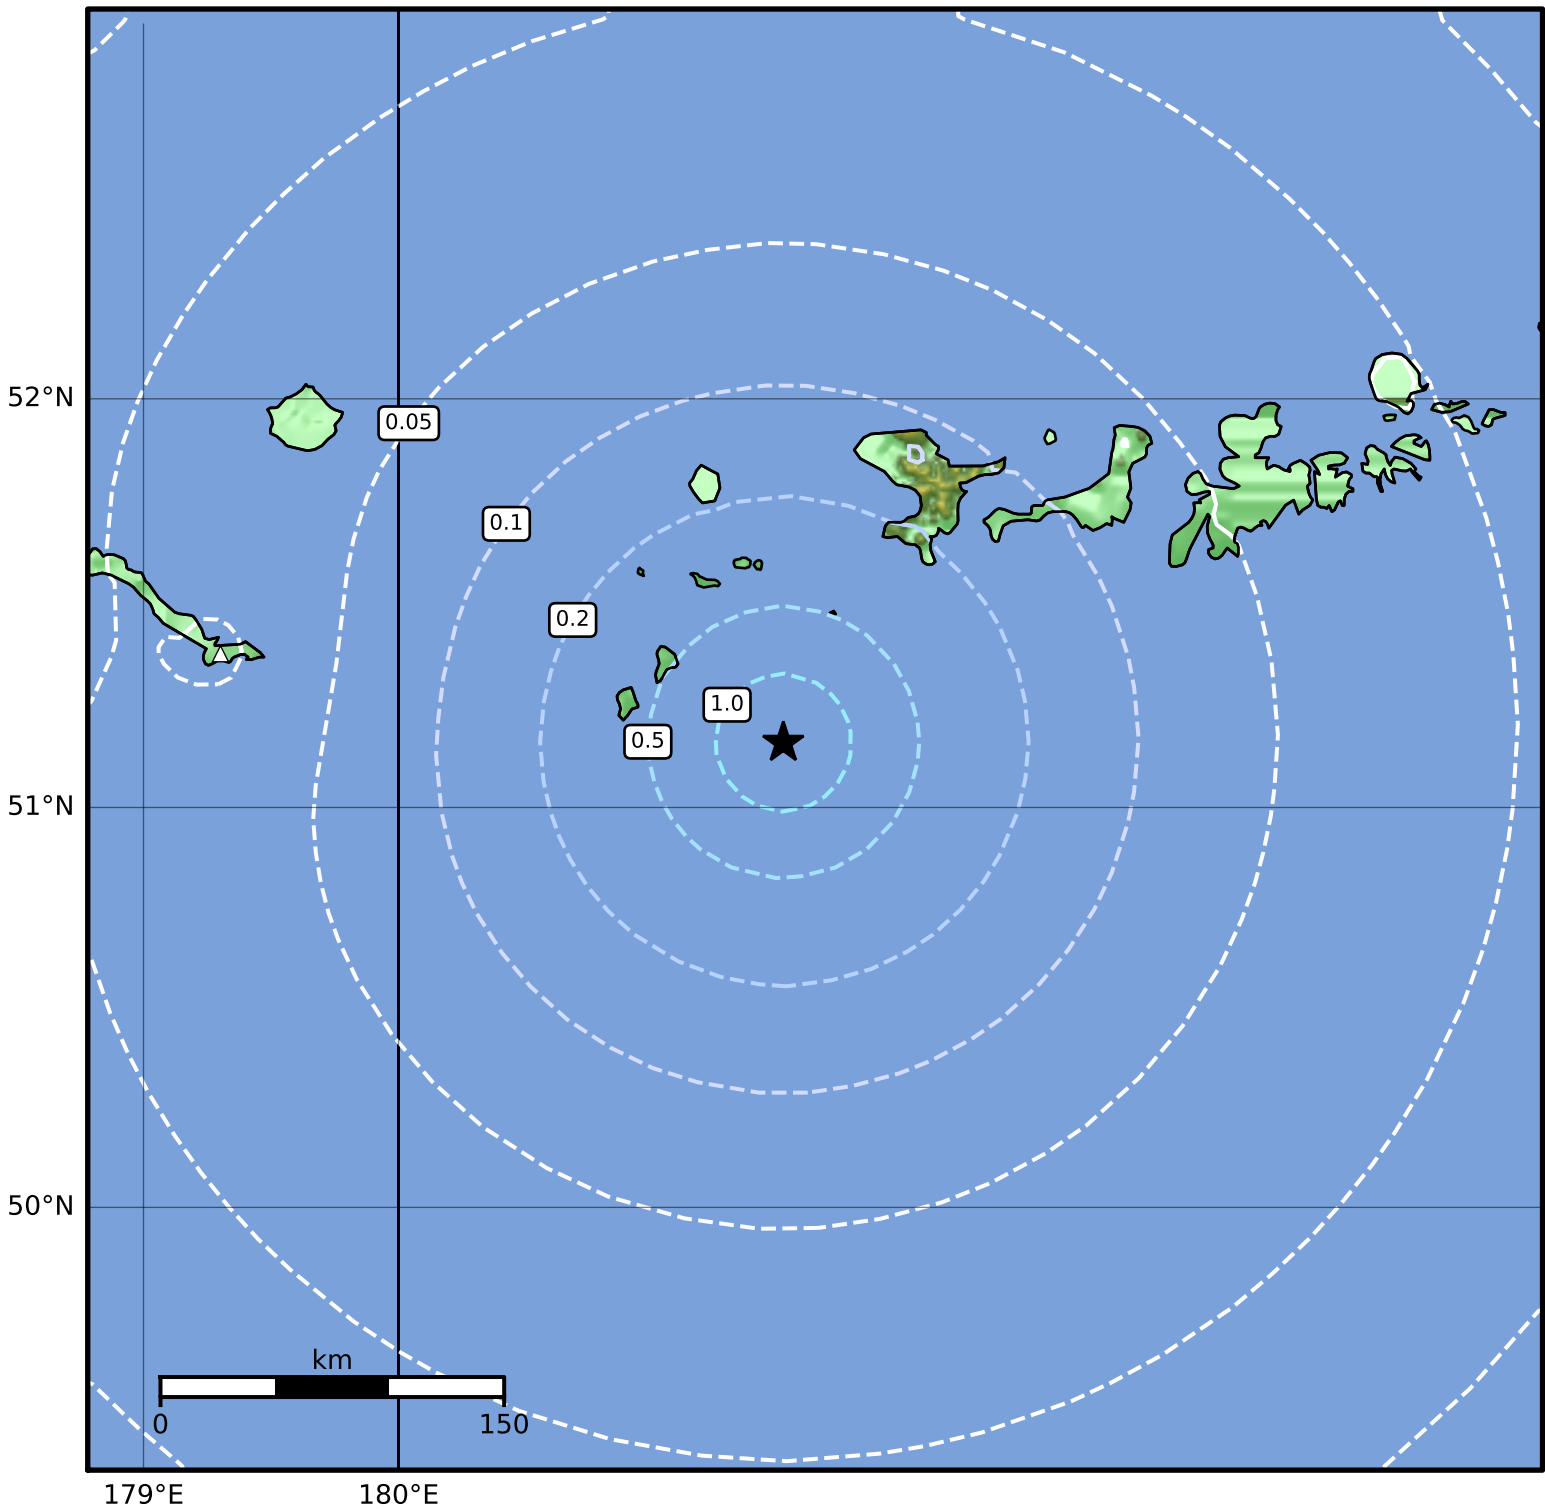

Peak Ground Acceleration Map Alaska Earthquake Center
 ShakeMap: 150 km (93 miles) WSW of Adak
 Aug 31, 2023 07:13:23 UTC M4.6 N51.16 W178.49 Depth: 25.6km ID:ak023b5zu7d2

PGA (%g)	0.1	0.2	0.5	1	2	5	10	20	50	100	200

Scale based on Worden et al. (2012)

Version 2: Processed 2023-08-31T15:15:08Z

△ Seismic Instrument ○ Reported Intensity

★ Epicenter