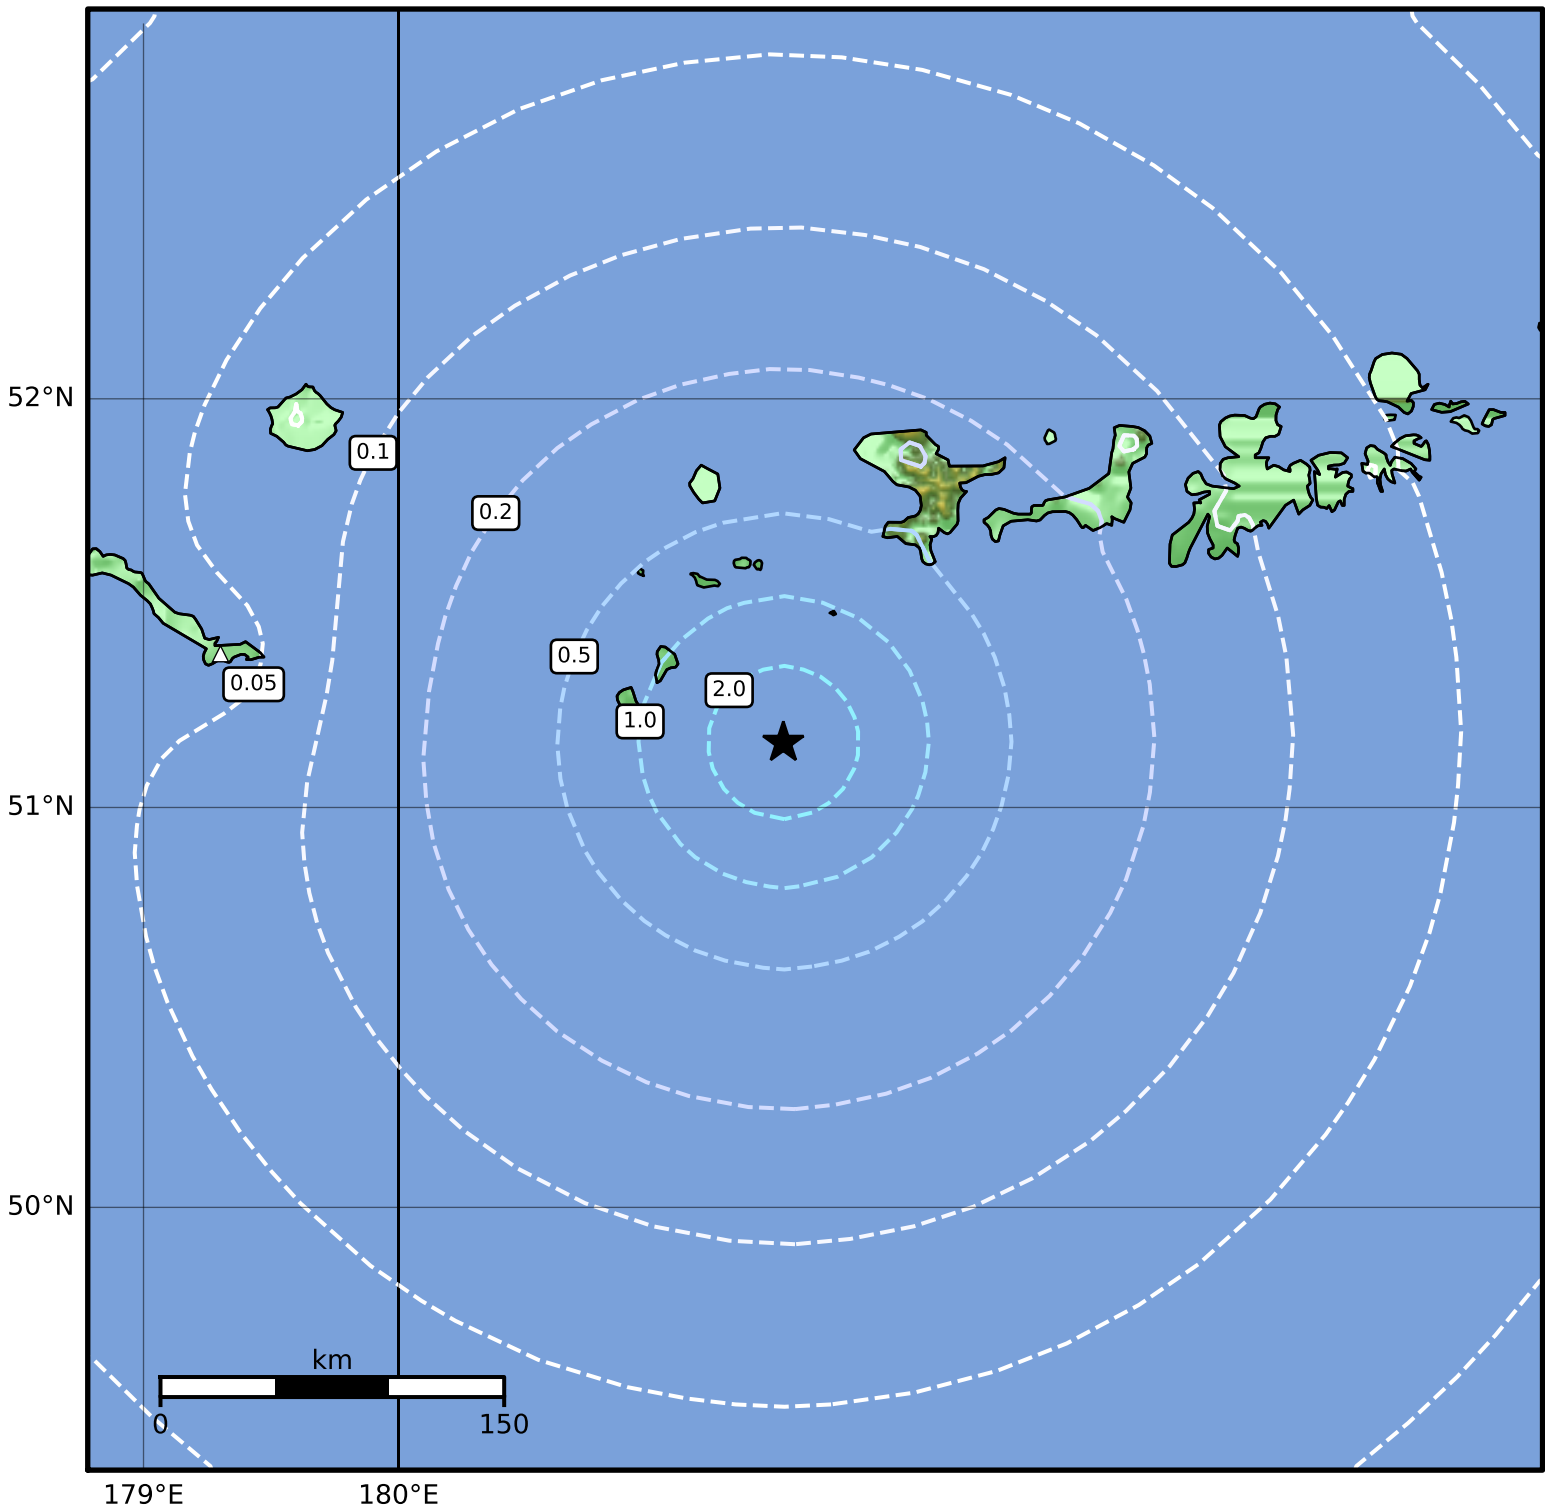

0.3 Second Peak Spectral Acceleration Map Alaska Earthquake Center  
 ShakeMap: 150 km (93 miles) WSW of Adak  
 Aug 31, 2023 07:13:23 UTC M4.6 N51.16 W178.49 Depth: 25.6km ID:ak023b5zu7d2

SA(0.3) (%g)	0.1	0.2	0.5	1	2	5	10	20	50	100	200
--------------	-----	-----	-----	---	---	---	----	----	----	-----	-----

Scale based on Worden et al. (2012)

Version 2: Processed 2023-08-31T15:15:08Z

△ Seismic Instrument    ○ Reported Intensity

★ Epicenter