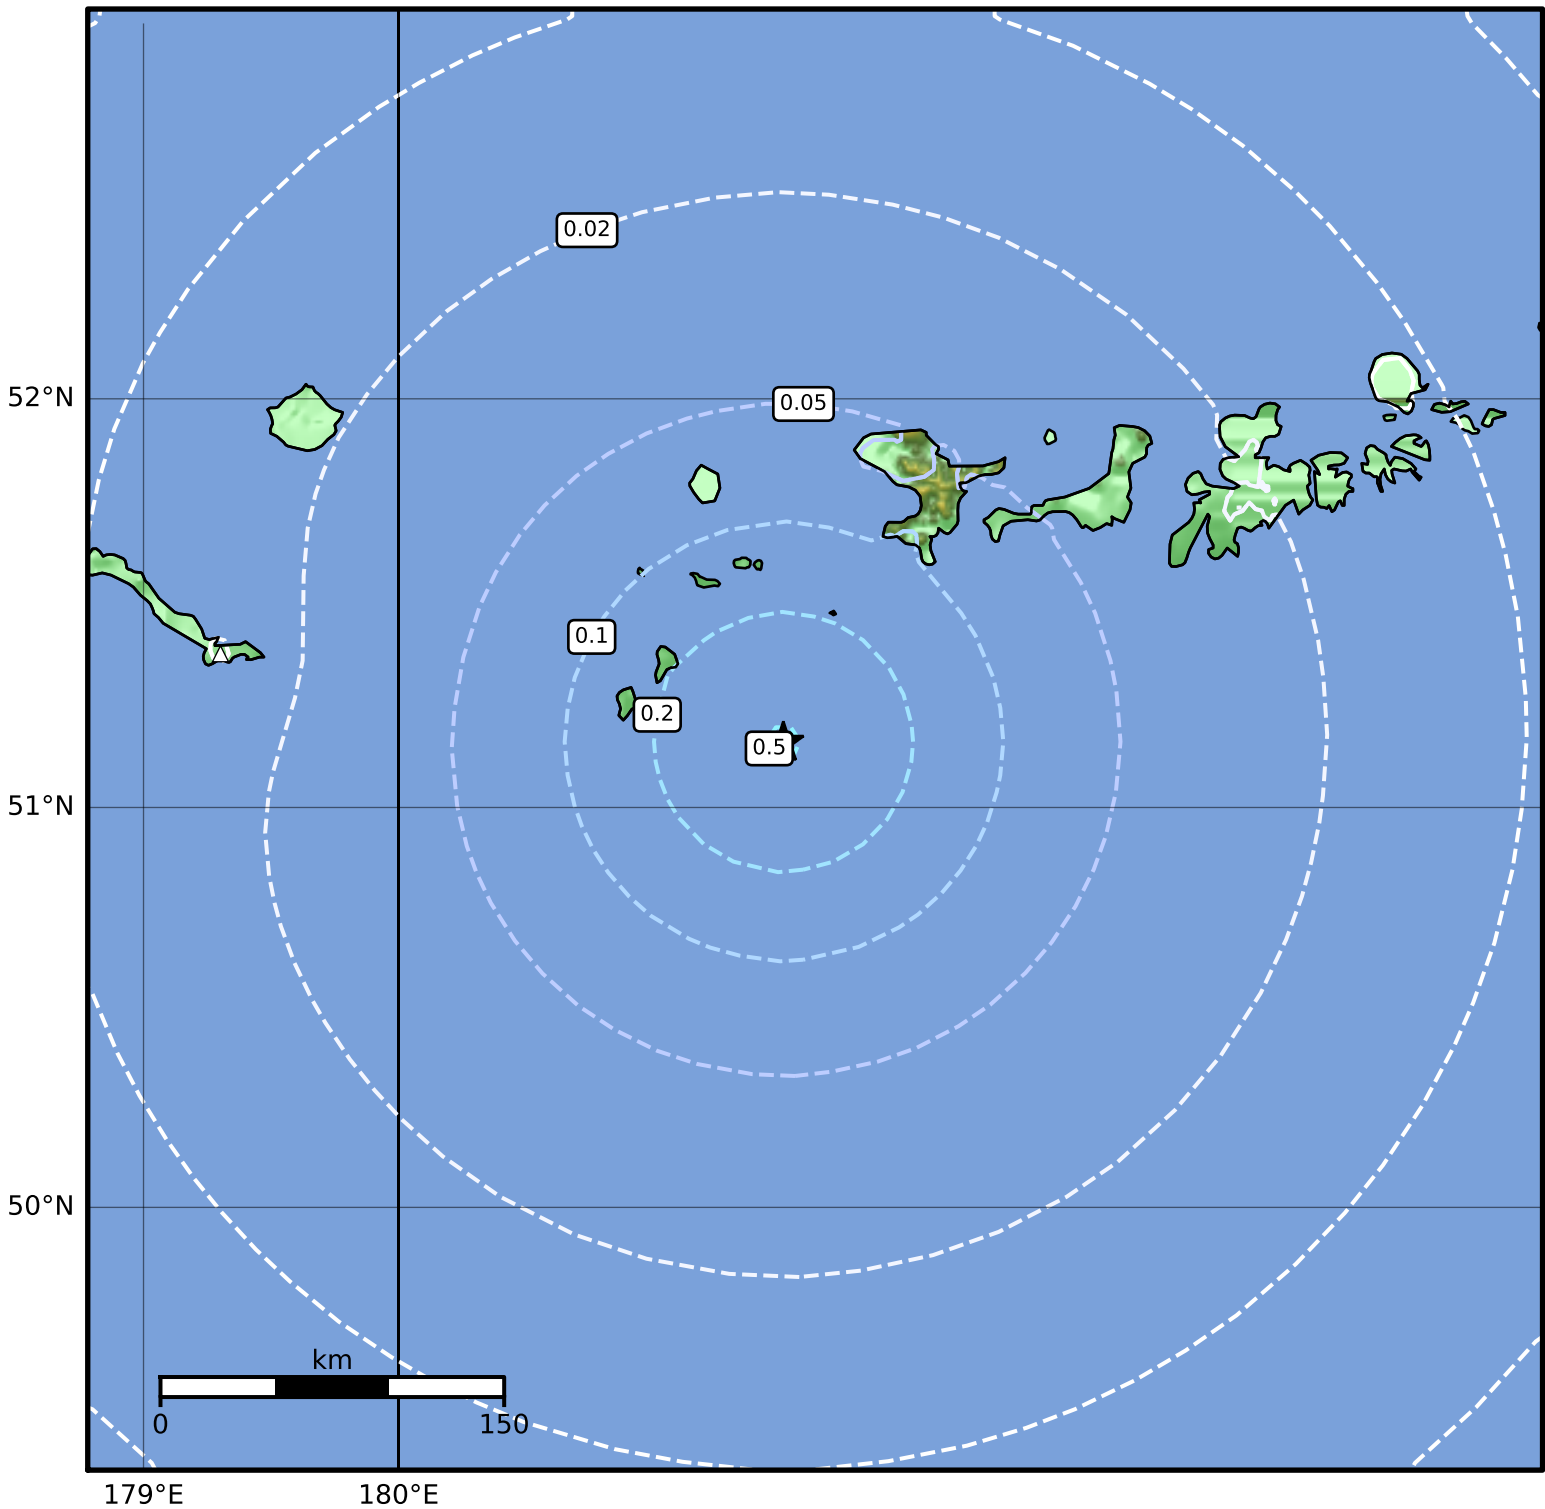

1.0 Second Peak Spectral Acceleration Map Alaska Earthquake Center
 ShakeMap: 150 km (93 miles) WSW of Adak
 Aug 31, 2023 07:13:23 UTC M4.6 N51.16 W178.49 Depth: 25.6km ID:ak023b5zu7d2

SA(1.0) (%g)	0.1	0.2	0.5	1	2	5	10	20	50	100	200
--------------	-----	-----	-----	---	---	---	----	----	----	-----	-----

Scale based on Worden et al. (2012)

Version 2: Processed 2023-08-31T15:15:08Z

△ Seismic Instrument ○ Reported Intensity

★ Epicenter