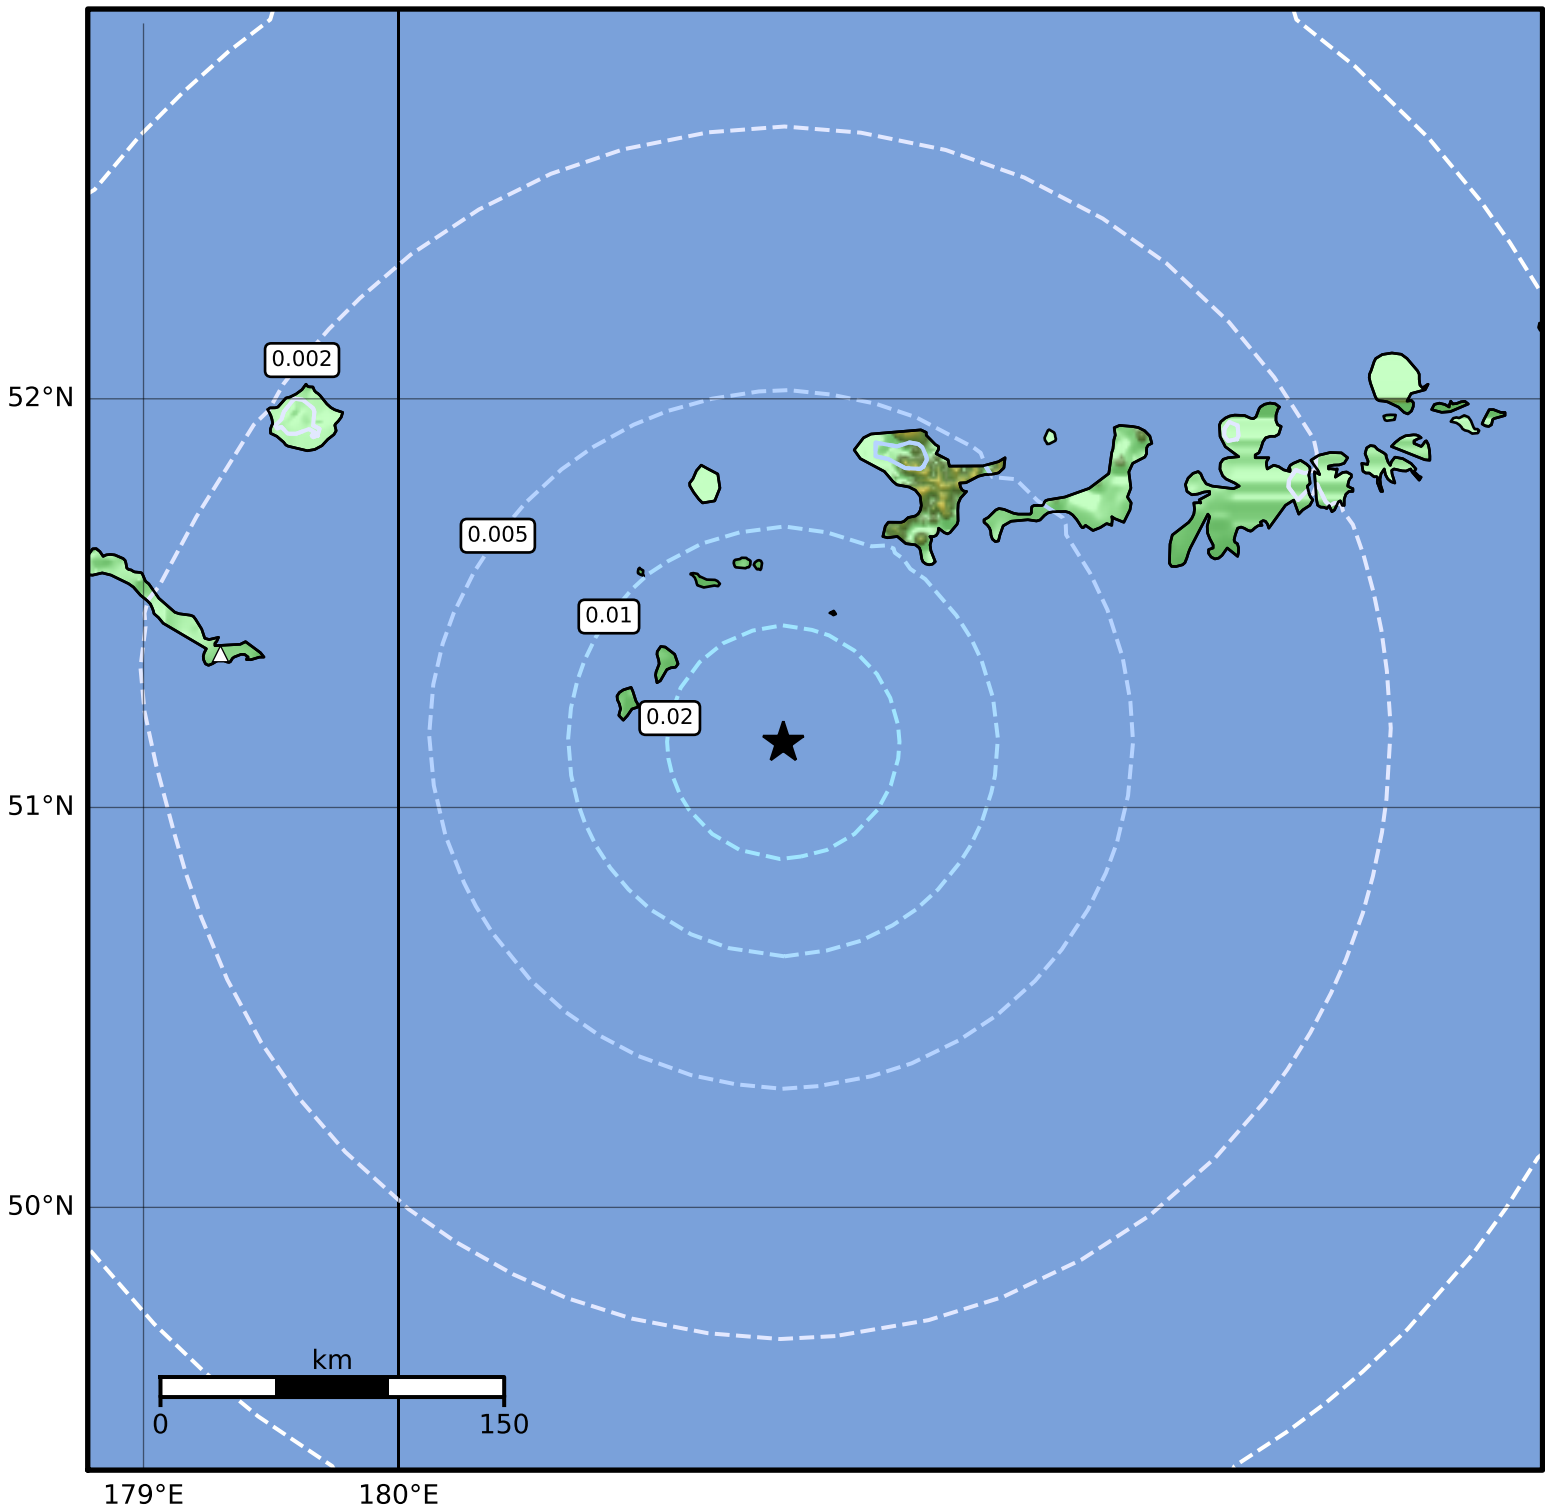

3.0 Second Peak Spectral Acceleration Map Alaska Earthquake Center
ShakeMap: 150 km (93 miles) WSW of Adak
Aug 31, 2023 07:13:23 UTC M4.6 N51.16 W178.49 Depth: 25.6km ID:ak023b5zu7d2

SA(3.0) (%g)	0.1	0.2	0.5	1	2	5	10	20	50
--------------	-----	-----	-----	---	---	---	----	----	----

Scale based on Worden et al. (2012)

Version 2: Processed 2023-08-31T15:15:08Z

△ Seismic Instrument ○ Reported Intensity

★ Epicenter