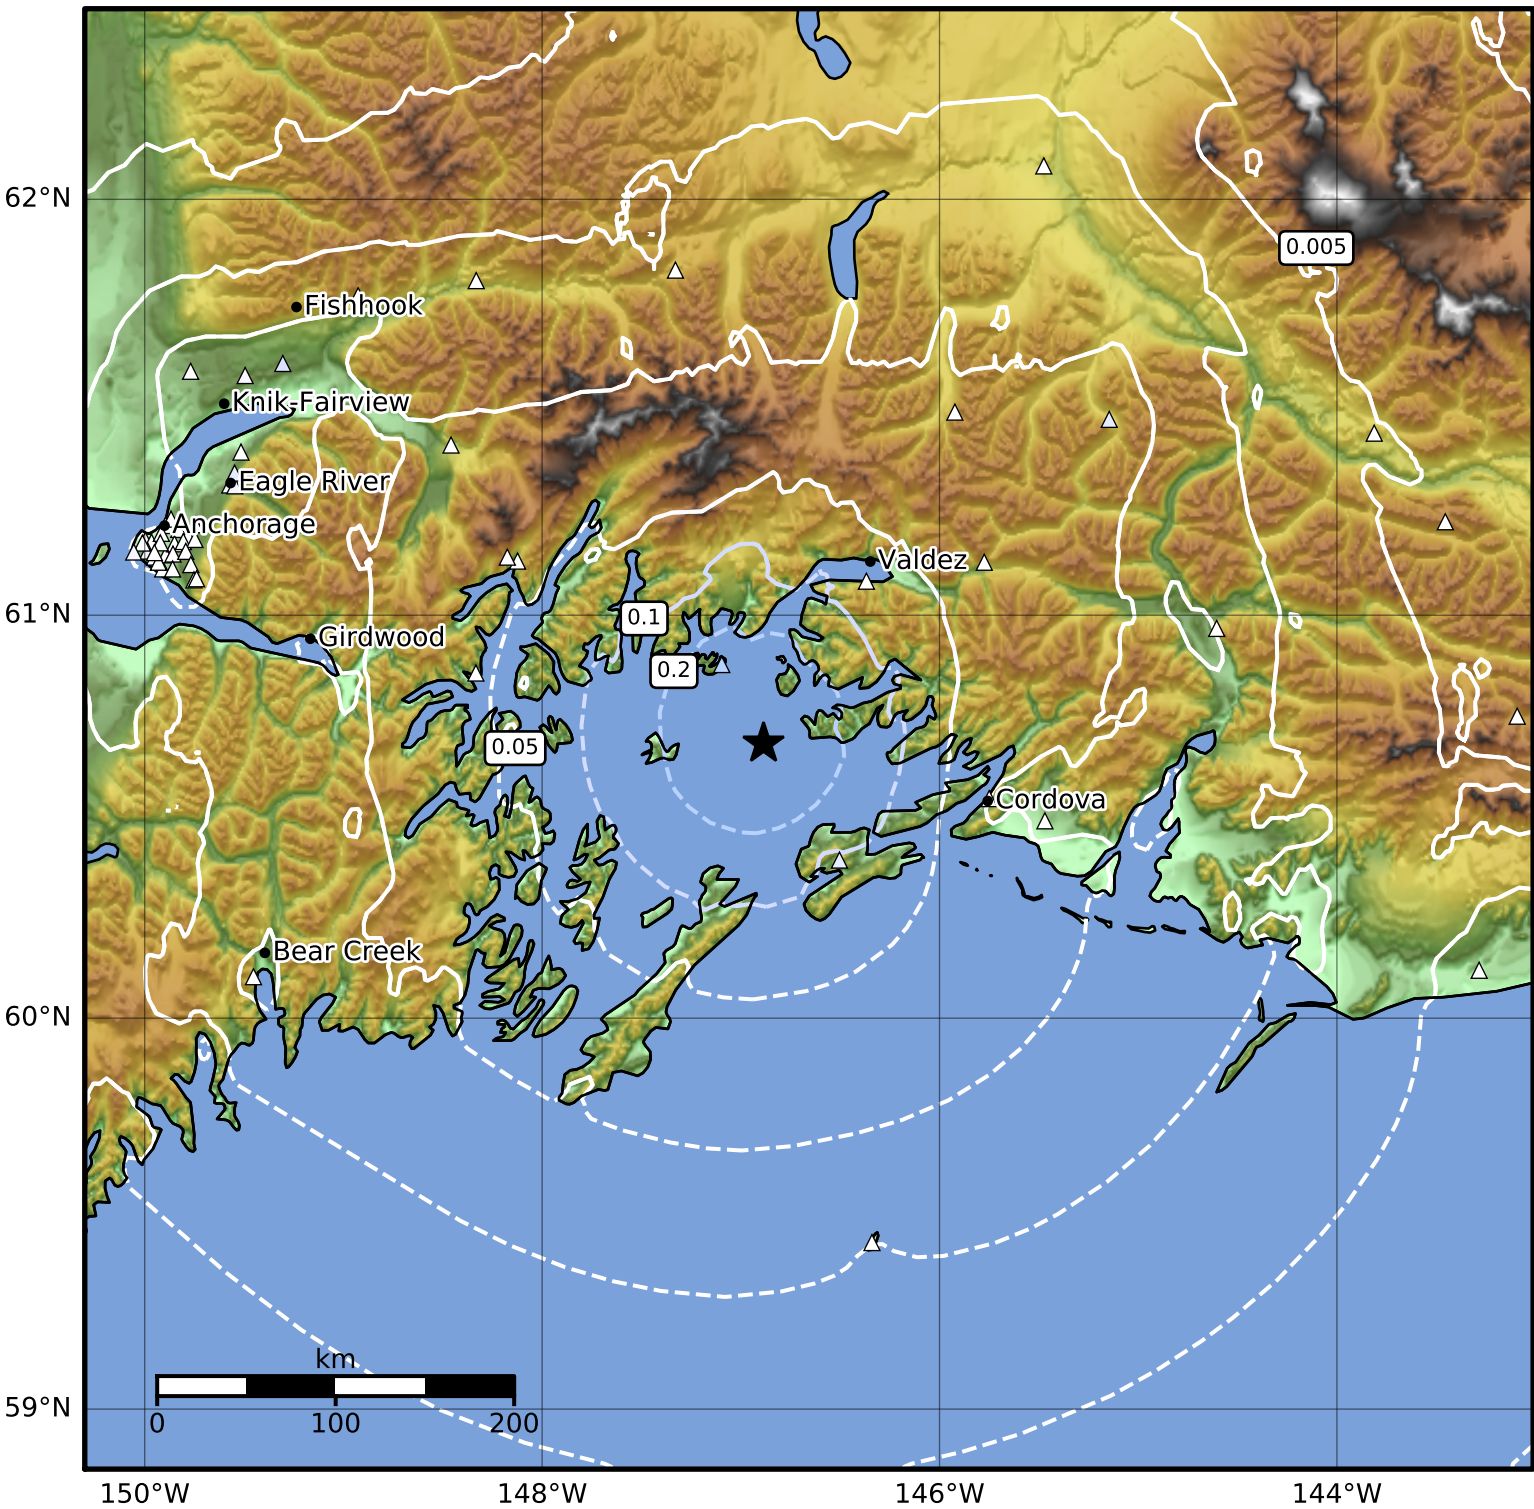

Peak Ground Acceleration Map Alaska Earthquake Center
 ShakeMap: 22 km (14 miles) SSW of Tatitlek
 Sep 05, 2023 07:50:50 UTC M3.7 N60.69 W146.89 Depth: 31.5km ID:ak023be9qxdf

PGA (%g)	0.1	0.2	0.5	1	2	5	10	20	50	100	200
----------	-----	-----	-----	---	---	---	----	----	----	-----	-----

Scale based on Worden et al. (2012)

Version 2: Processed 2023-09-05T08:16:33Z

△ Seismic Instrument ○ Reported Intensity

★ Epicenter