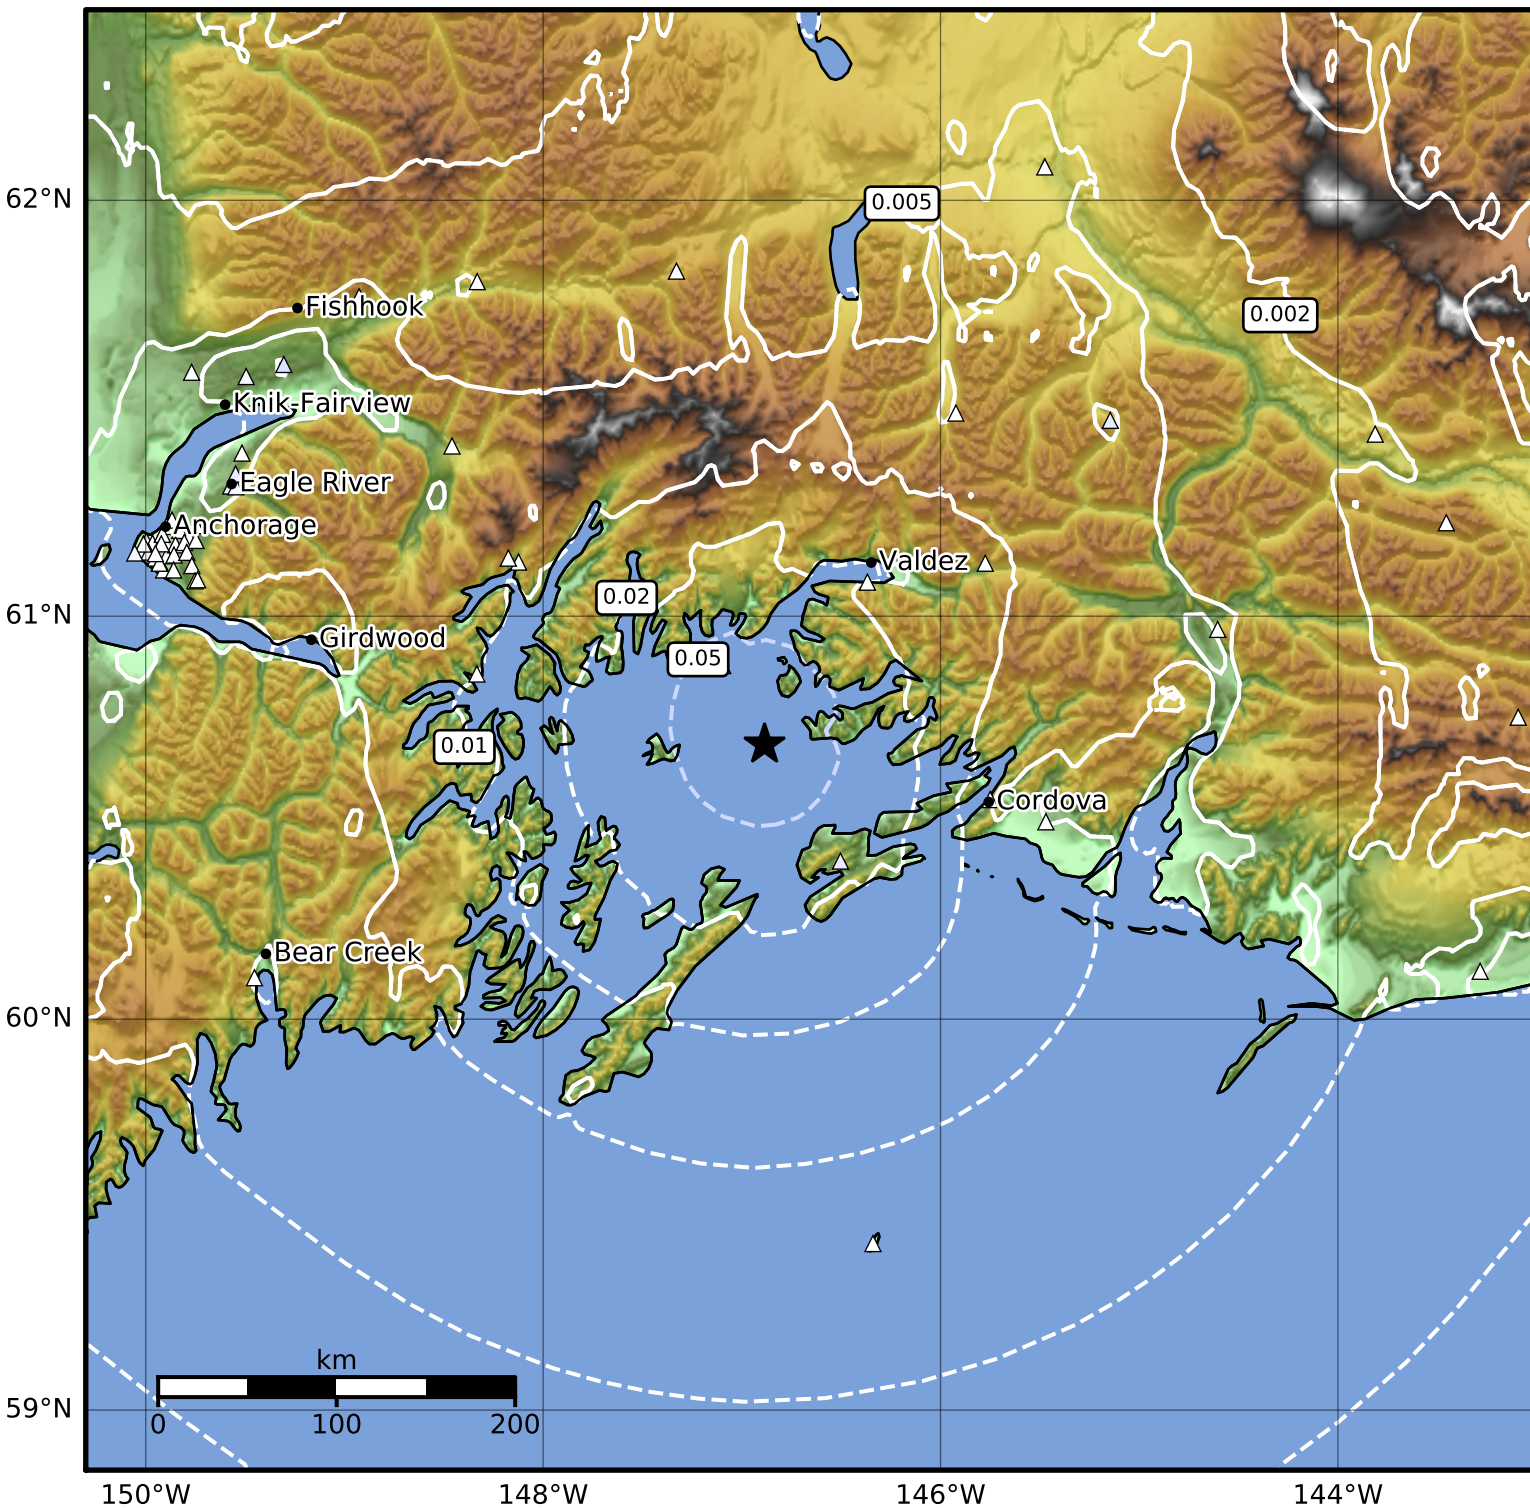

Peak Ground Velocity Map Alaska Earthquake Center
 ShakeMap: 22 km (14 miles) SSW of Tatitlek
 Sep 05, 2023 07:50:50 UTC M3.7 N60.69 W146.89 Depth: 31.5km ID:ak023be9qxdf

PGV (cm/s)	0.1	0.2	0.5	1	2	5	10	20	50	100	200
------------	-----	-----	-----	---	---	---	----	----	----	-----	-----