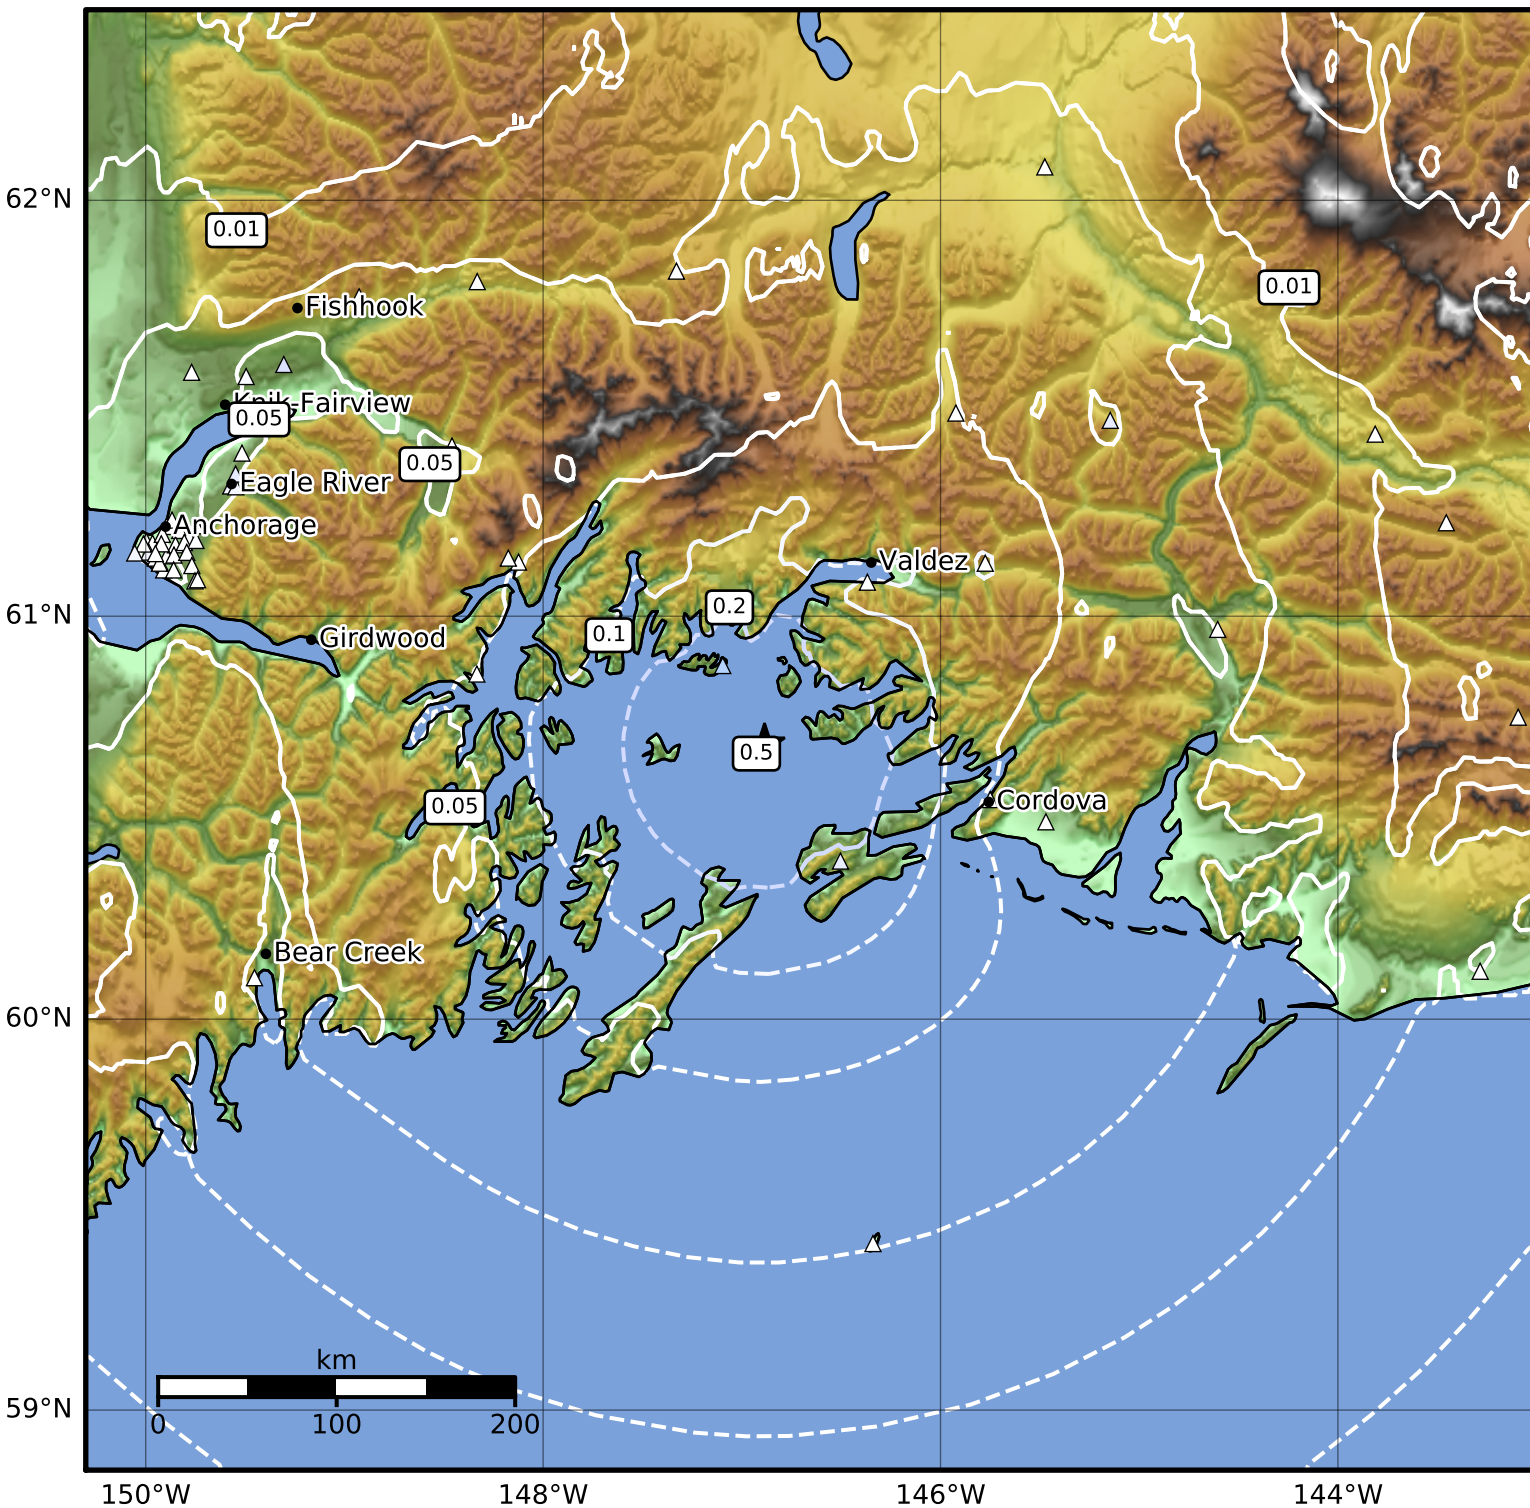

0.3 Second Peak Spectral Acceleration Map Alaska Earthquake Center
 ShakeMap: 22 km (14 miles) SSW of Tatitlek
 Sep 05, 2023 07:50:50 UTC M3.7 N60.69 W146.89 Depth: 31.5km ID:ak023be9qxdf

SA(0.3) (%g)	0.1	0.2	0.5	1	2	5	10	20	50	100	200
--------------	-----	-----	-----	---	---	---	----	----	----	-----	-----

Scale based on Worden et al. (2012)

Version 2: Processed 2023-09-05T08:16:33Z

△ Seismic Instrument ○ Reported Intensity

★ Epicenter