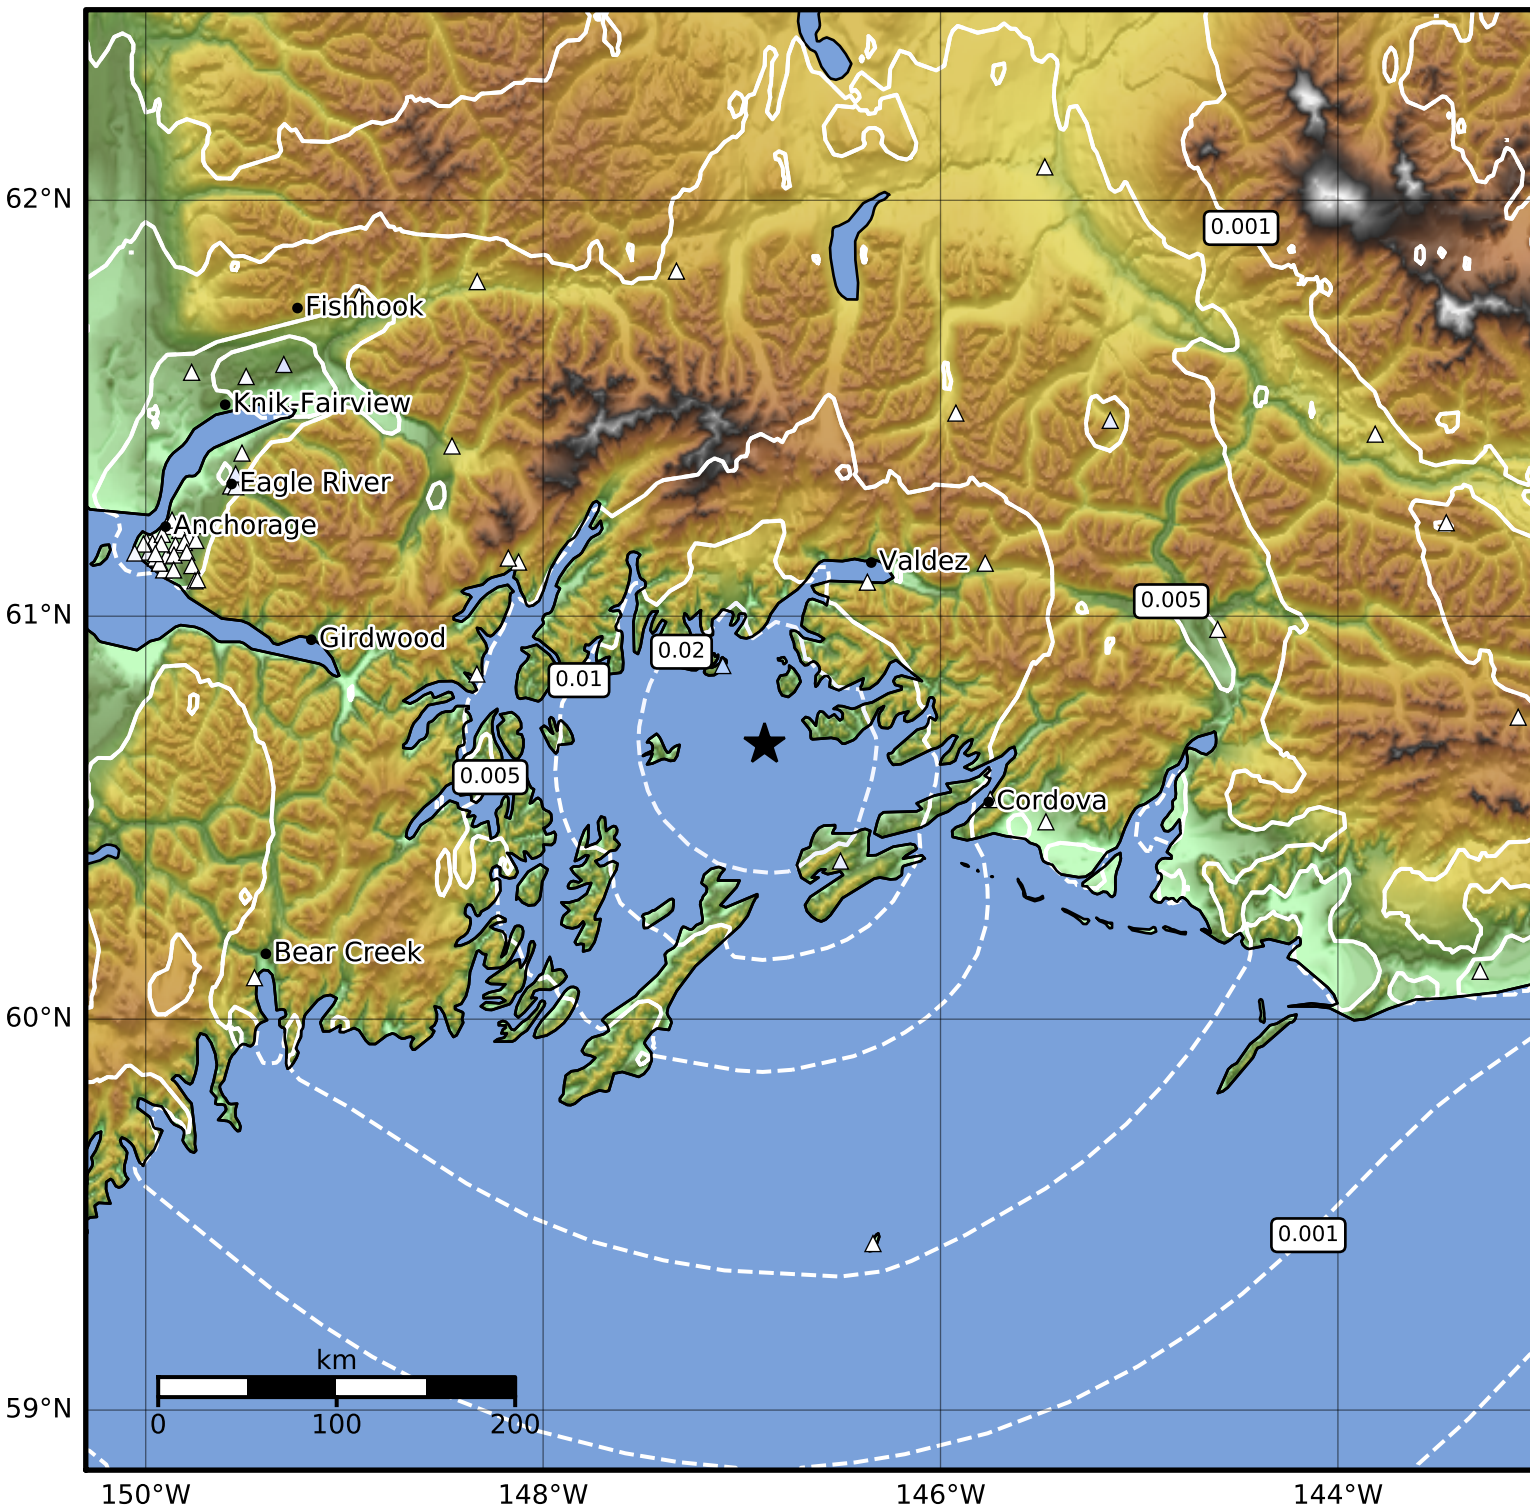

1.0 Second Peak Spectral Acceleration Map Alaska Earthquake Center  
 ShakeMap: 22 km (14 miles) SSW of Tatitlek  
 Sep 05, 2023 07:50:50 UTC M3.7 N60.69 W146.89 Depth: 31.5km ID:ak023be9qxdf

SA(1.0) (%g)	0.1	0.2	0.5	1	2	5	10	20	50	100	200
--------------	-----	-----	-----	---	---	---	----	----	----	-----	-----

Scale based on Worden et al. (2012)

Version 2: Processed 2023-09-05T08:16:33Z

△ Seismic Instrument ○ Reported Intensity

★ Epicenter