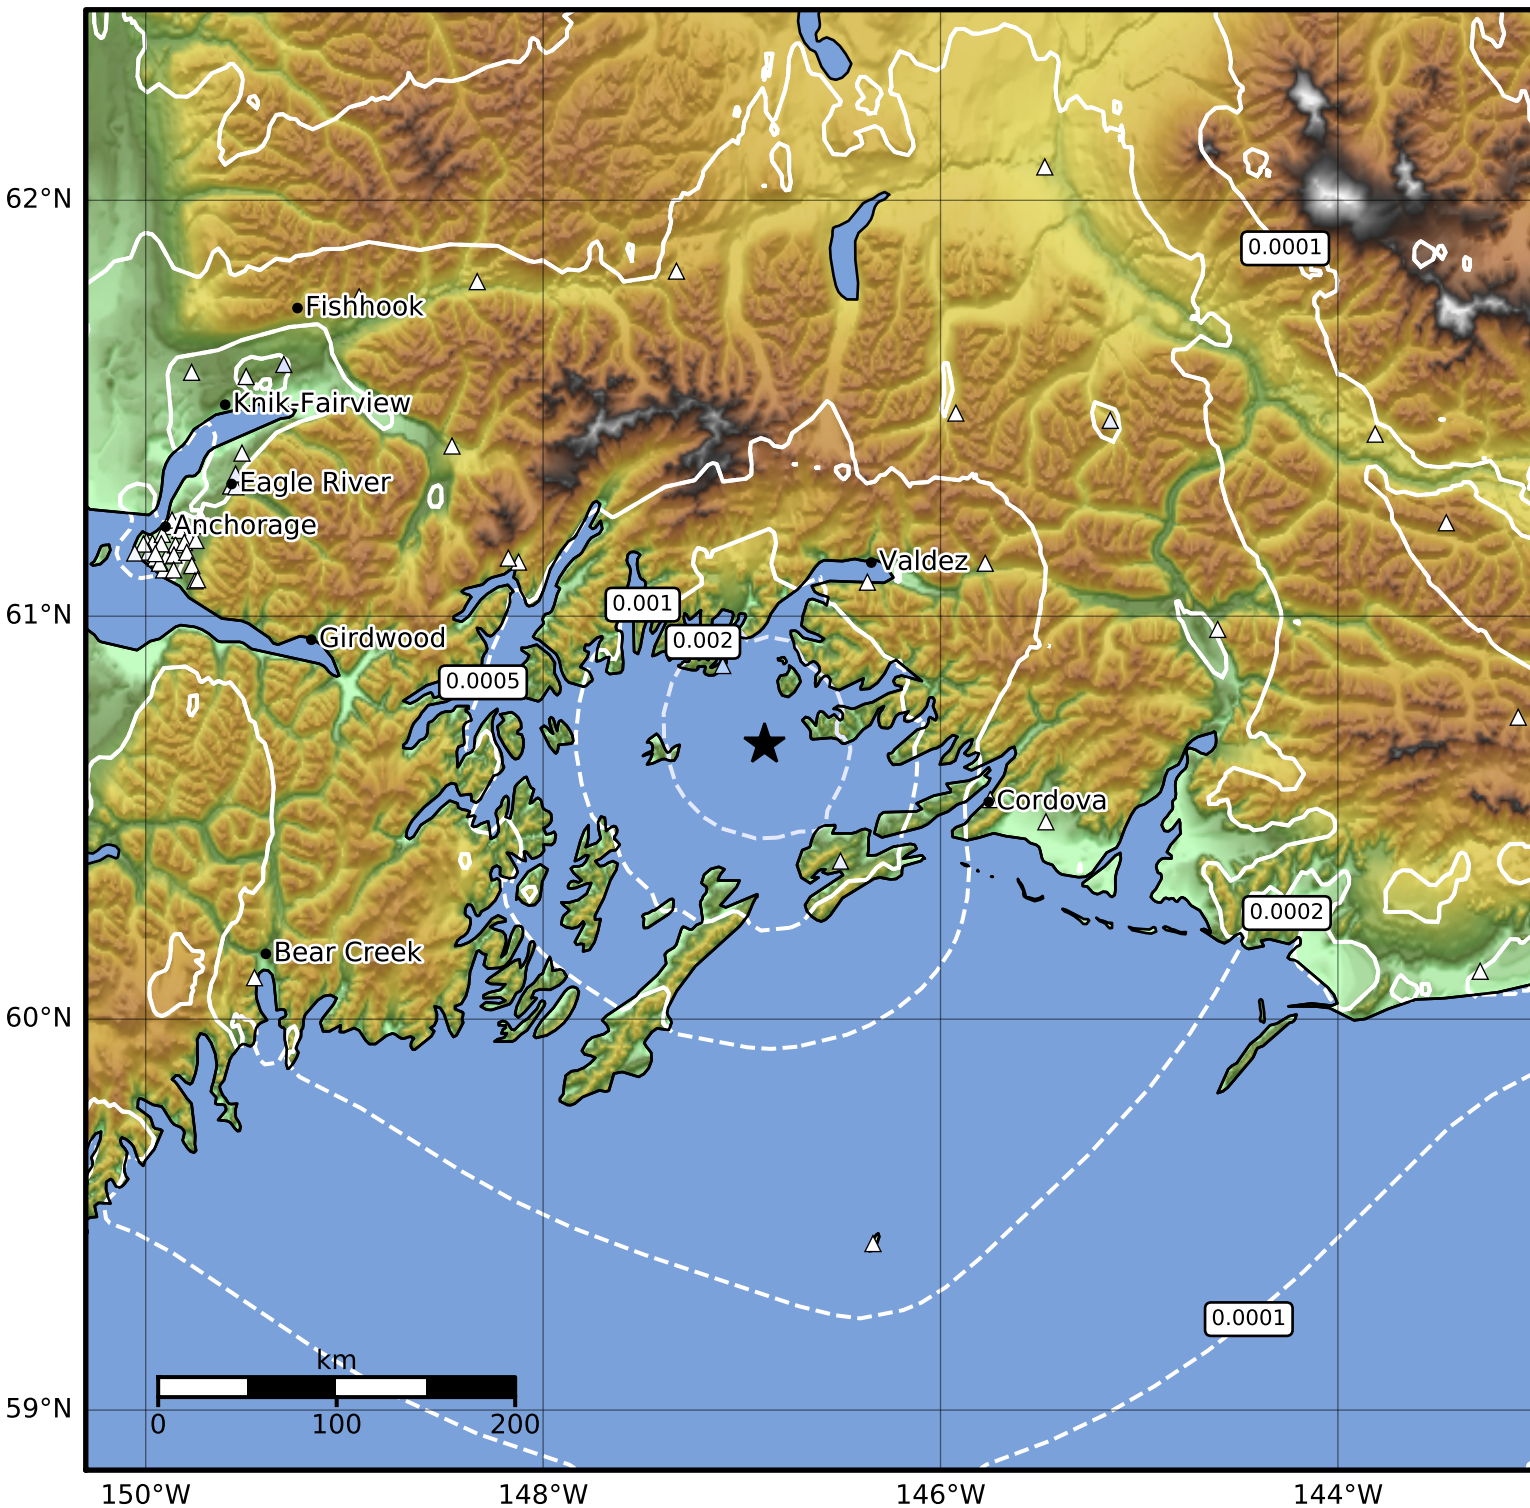

3.0 Second Peak Spectral Acceleration Map Alaska Earthquake Center
 ShakeMap: 22 km (14 miles) SSW of Tatitlek
 Sep 05, 2023 07:50:50 UTC M3.7 N60.69 W146.89 Depth: 31.5km ID:ak023be9qxdf

Scale based on Worden et al. (2012)

△ Seismic Instrument ○ Reported Intensity

★ Epicenter

Version 2: Processed 2023-09-05T08:16:33Z