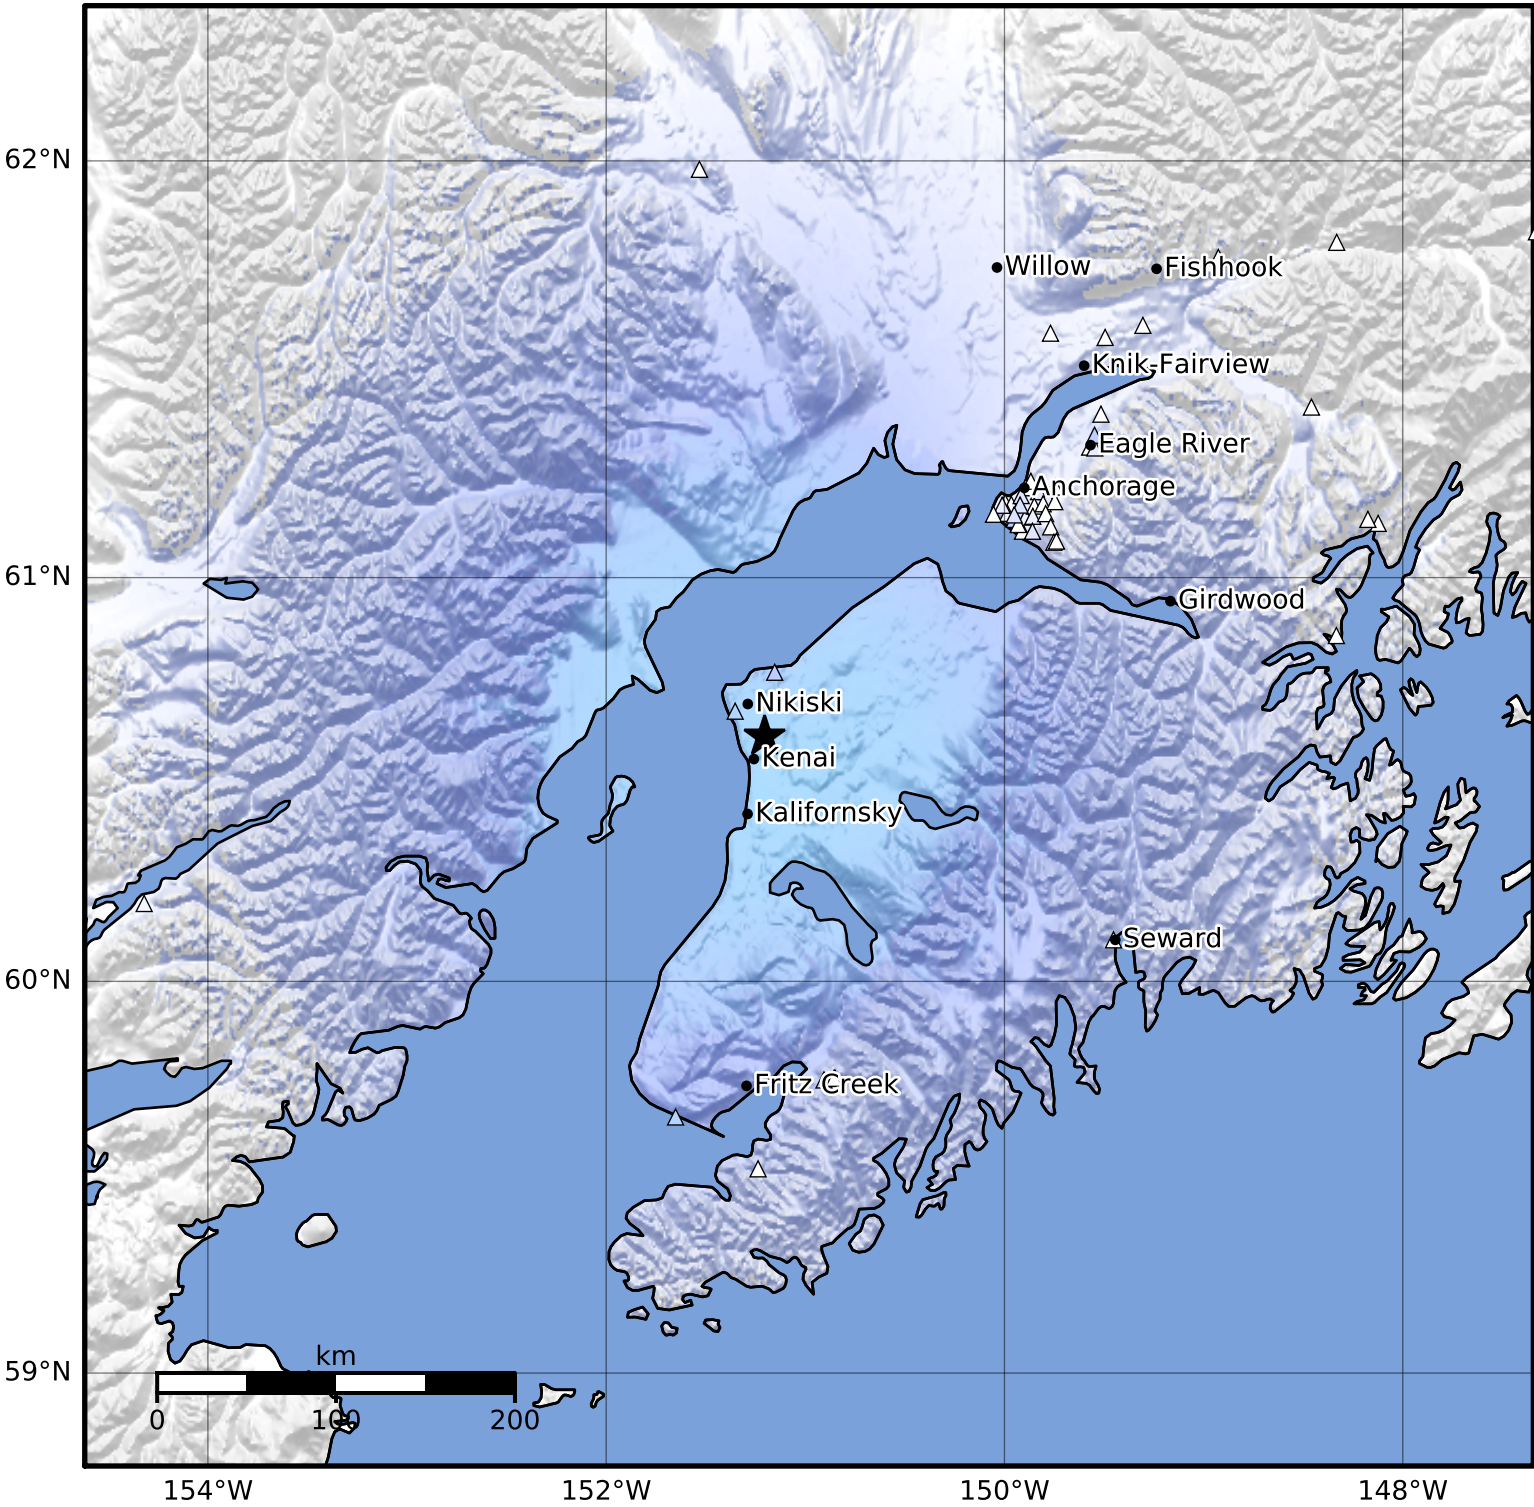

Macroseismic Intensity Map Alaska Earthquake Center
 ShakeMap: 7 km (4 miles) NNE of Kenai
 Sep 05, 2023 10:38:35 UTC M3.7 N60.61 W151.20 Depth: 60.7km ID:ak023bebgmhd

SHAKING	Not felt	Weak	Light	Moderate	Strong	Very strong	Severe	Violent	Extreme
DAMAGE	None	None	None	Very light	Light	Moderate	Moderate/heavy	Heavy	Very heavy
PGA(%g)	<0.0464	0.297	2.76	6.2	11.5	21.5	40.1	74.7	>139
PGV(cm/s)	<0.0215	0.135	1.41	4.65	9.64	20	41.4	85.8	>178
INTENSITY	I	II-III	IV	V	VI	VII	VIII	IX	X+

Scale based on Worden et al. (2012) Version 2: Processed 2023-09-05T15:24:45Z
 △ Seismic Instrument ○ Reported Intensity ★ Epicenter