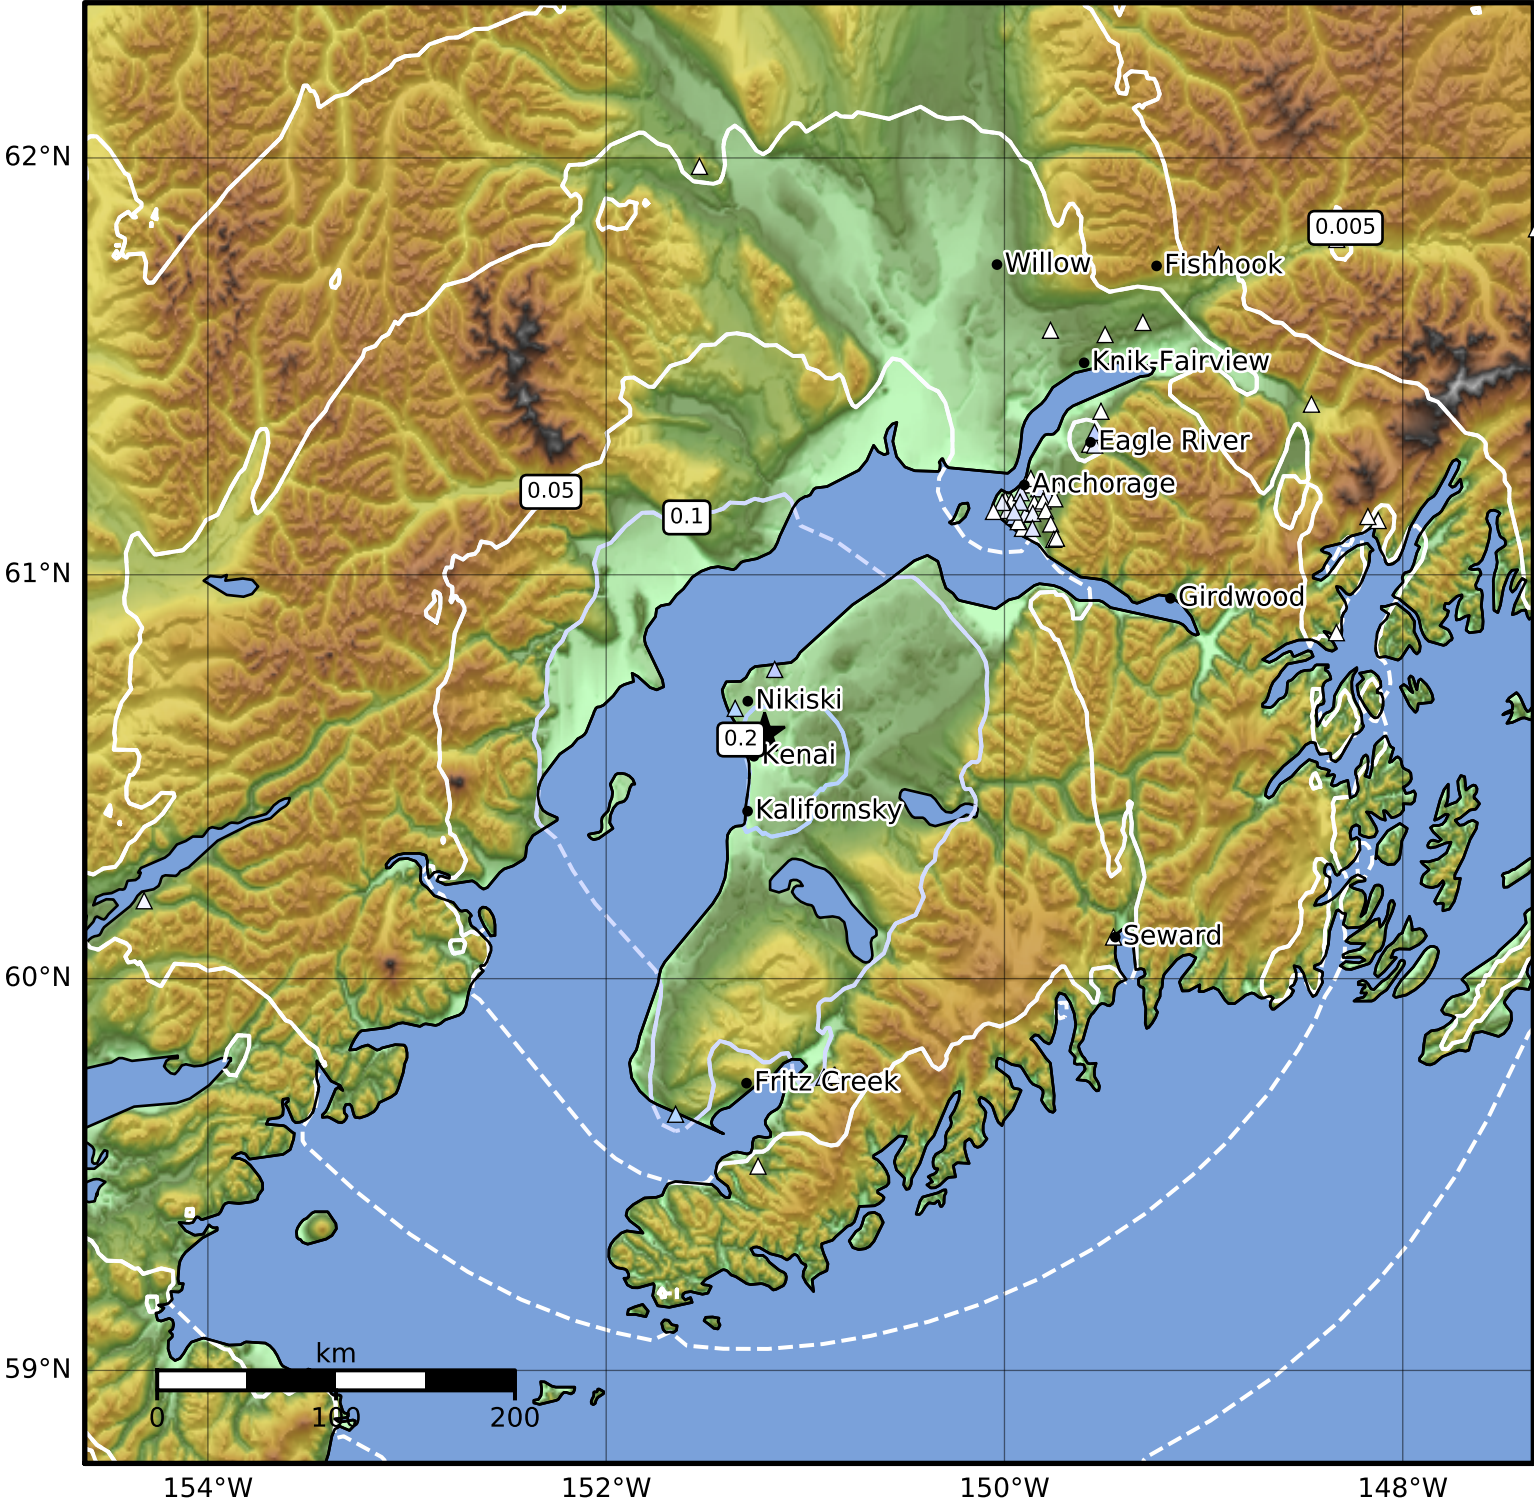

Peak Ground Acceleration Map Alaska Earthquake Center  
 ShakeMap: 7 km (4 miles) NNE of Kenai  
 Sep 05, 2023 10:38:35 UTC M3.7 N60.61 W151.20 Depth: 60.7km ID:ak023bebgmhd

PGA (%g)	0.1	0.2	0.5	1	2	5	10	20	50	100	200
----------	-----	-----	-----	---	---	---	----	----	----	-----	-----

Scale based on Worden et al. (2012) Version 2: Processed 2023-09-05T15:24:45Z  
 △ Seismic Instrument    ○ Reported Intensity    ★ Epicenter