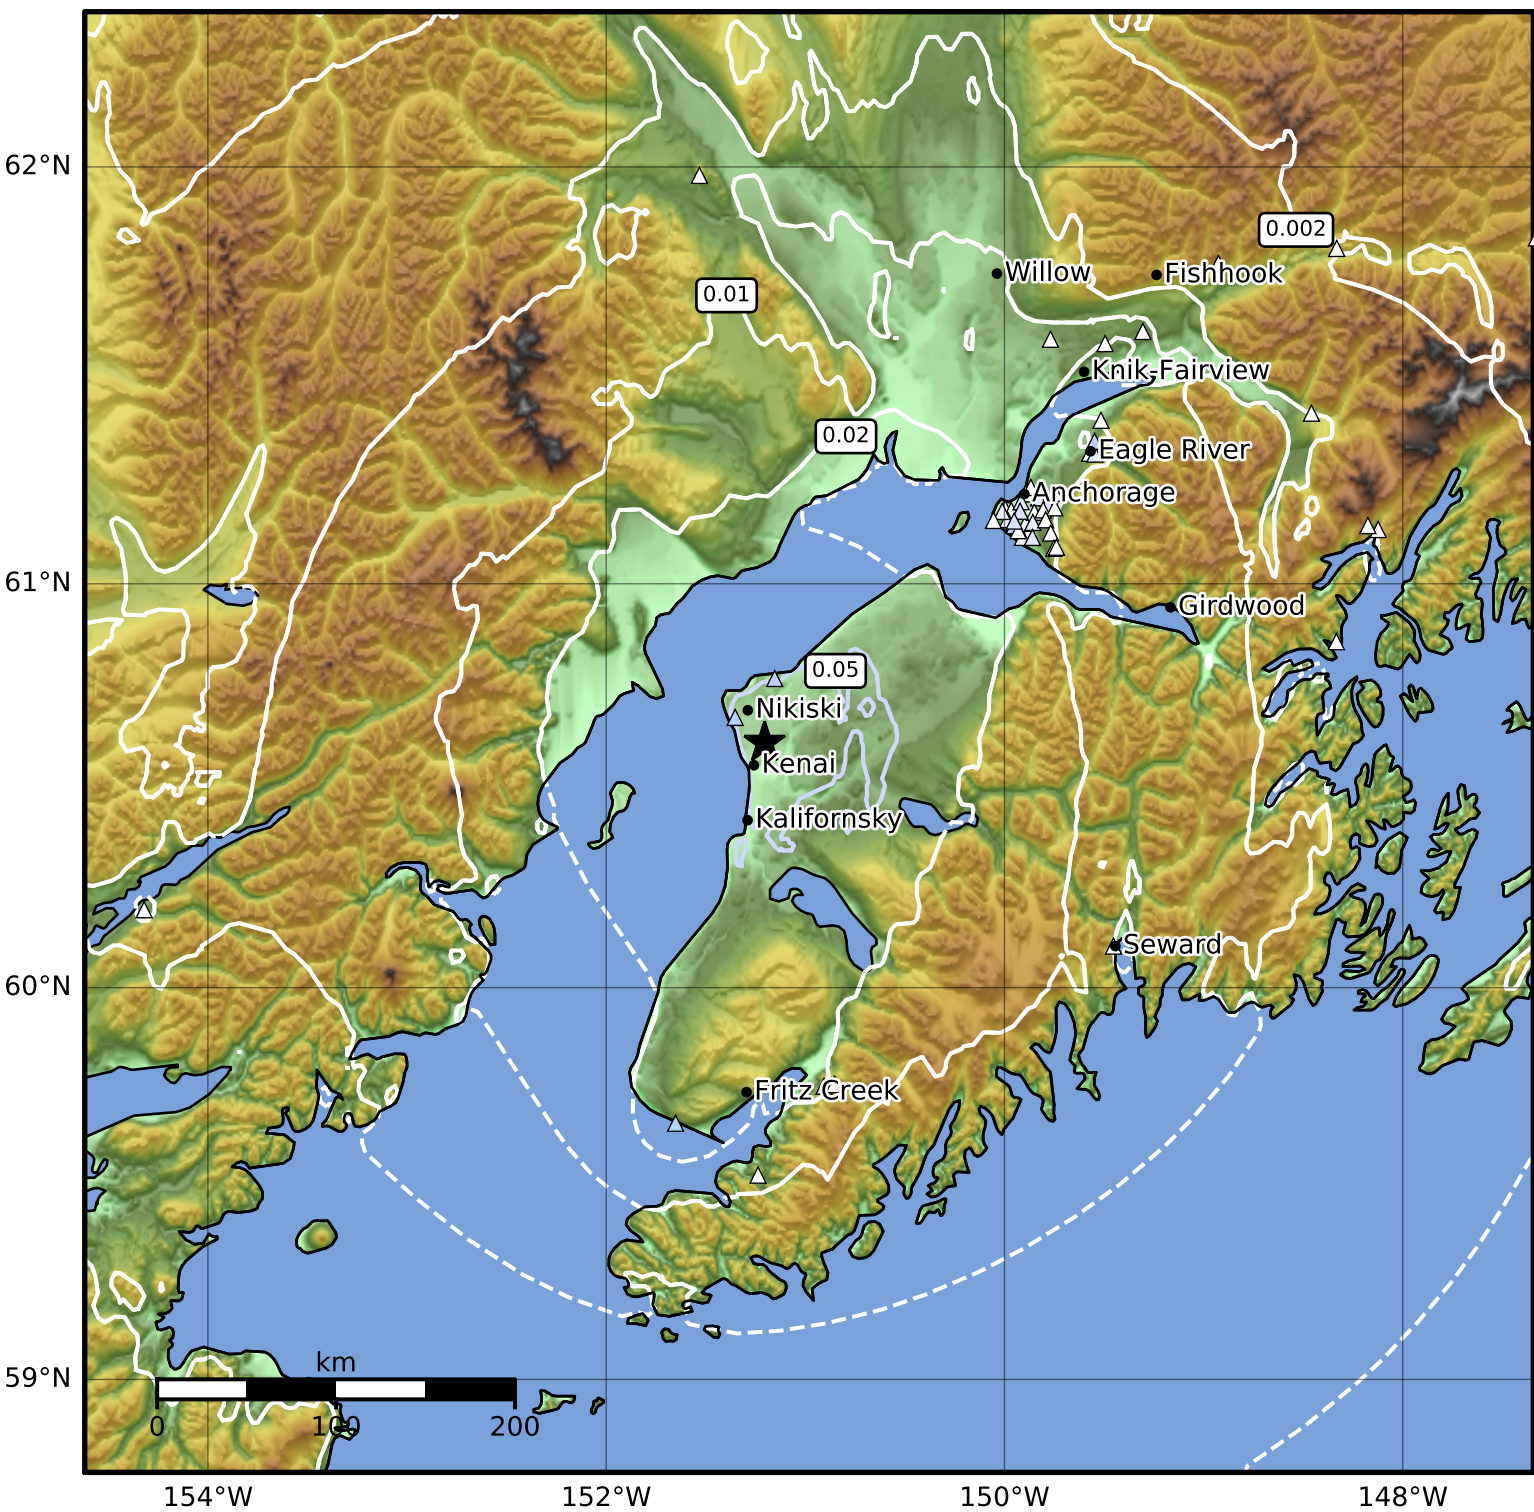

Peak Ground Velocity Map Alaska Earthquake Center  
 ShakeMap: 7 km (4 miles) NNE of Kenai  
 Sep 05, 2023 10:38:35 UTC M3.7 N60.61 W151.20 Depth: 60.7km ID:ak023bebgmhd

PGV (cm/s)	0.1	0.2	0.5	1	2	5	10	20	50	100	200
------------	-----	-----	-----	---	---	---	----	----	----	-----	-----

Scale based on Worden et al. (2012)

Version 2: Processed 2023-09-05T15:24:45Z

△ Seismic Instrument ○ Reported Intensity

★ Epicenter