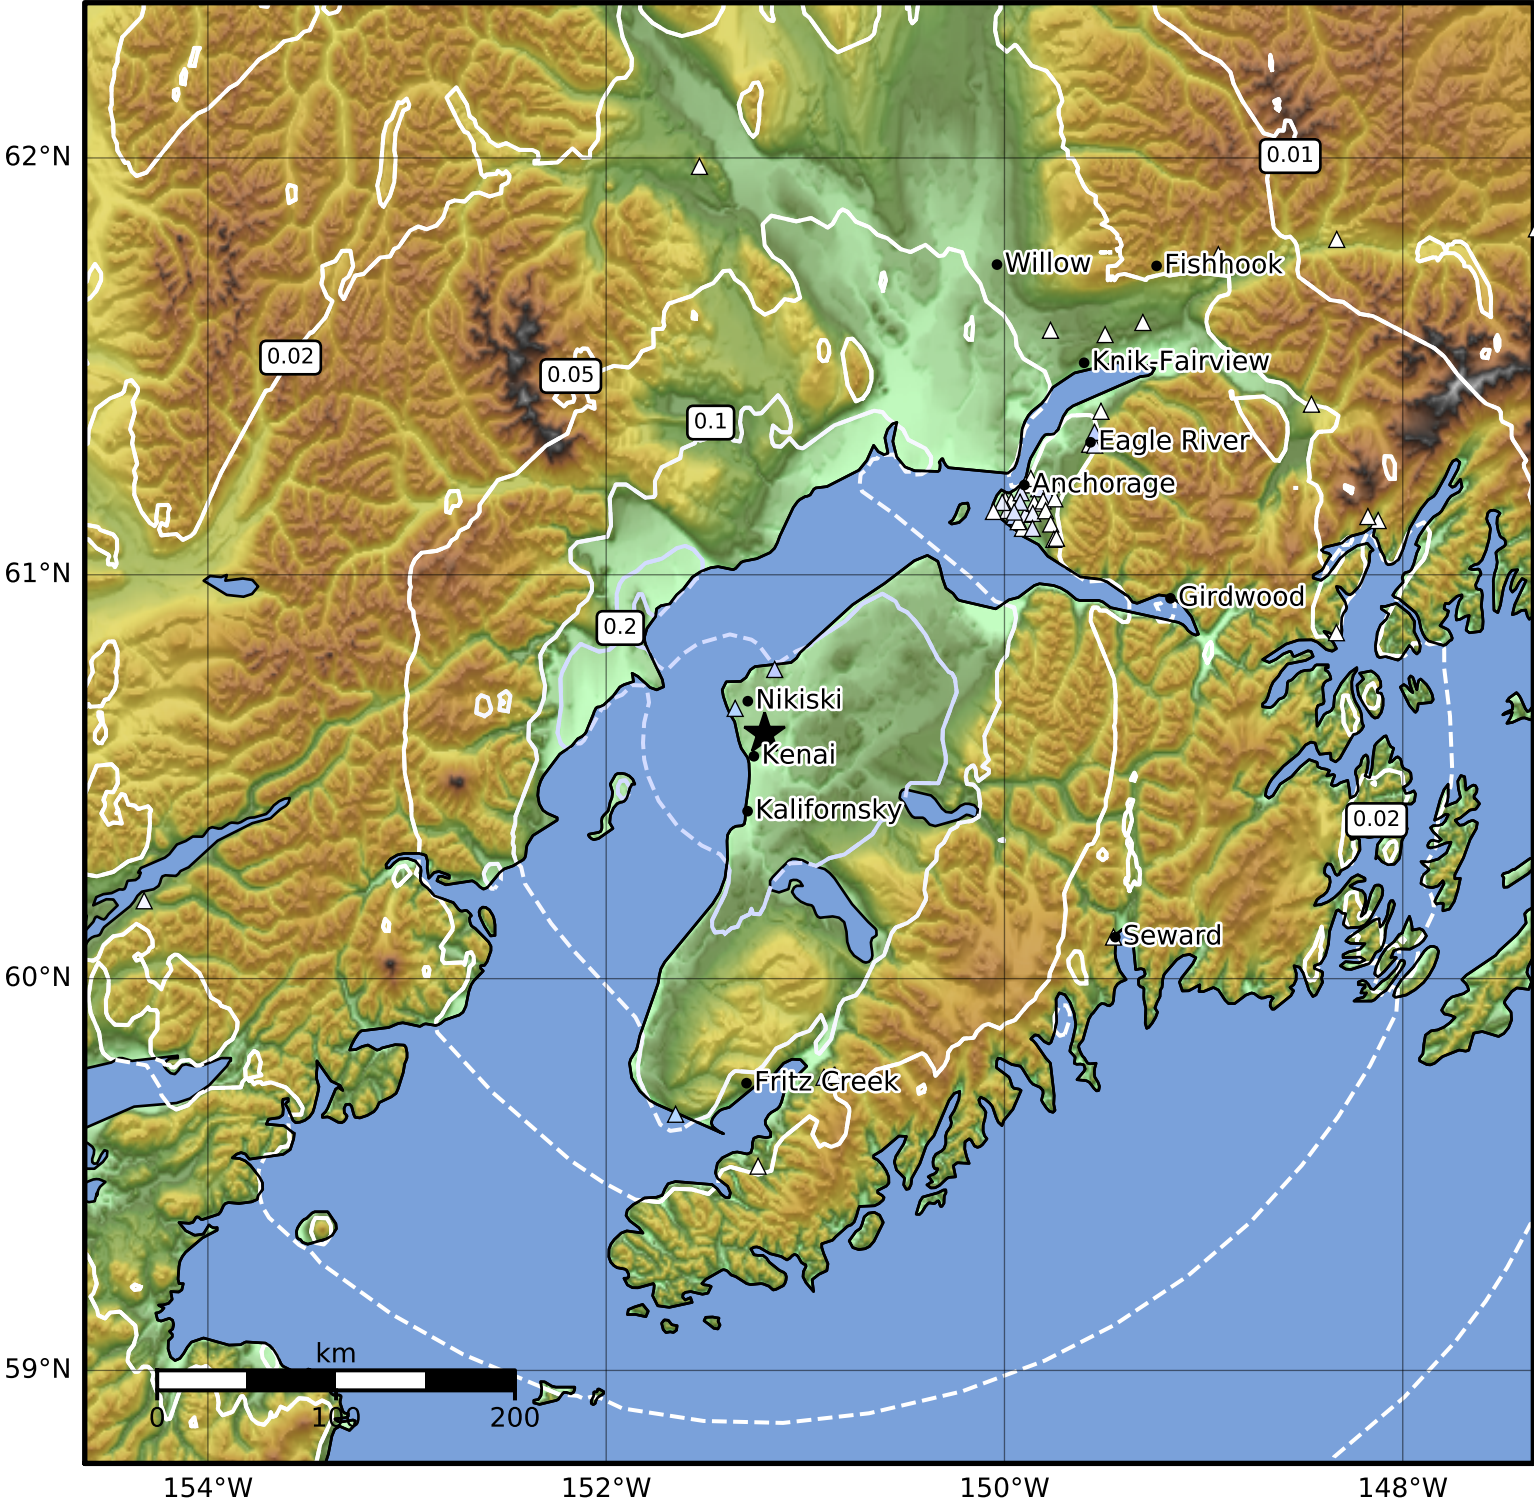

0.3 Second Peak Spectral Acceleration Map Alaska Earthquake Center
 ShakeMap: 7 km (4 miles) NNE of Kenai
 Sep 05, 2023 10:38:35 UTC M3.7 N60.61 W151.20 Depth: 60.7km ID:ak023bebgmhd

SA(0.3) (%g)	0.1	0.2	0.5	1	2	5	10	20	50	100	200
---------------------	------------	------------	------------	----------	----------	----------	-----------	-----------	-----------	------------	------------

Scale based on Worden et al. (2012)

Version 2: Processed 2023-09-05T15:24:45Z

△ Seismic Instrument ○ Reported Intensity ★ Epicenter