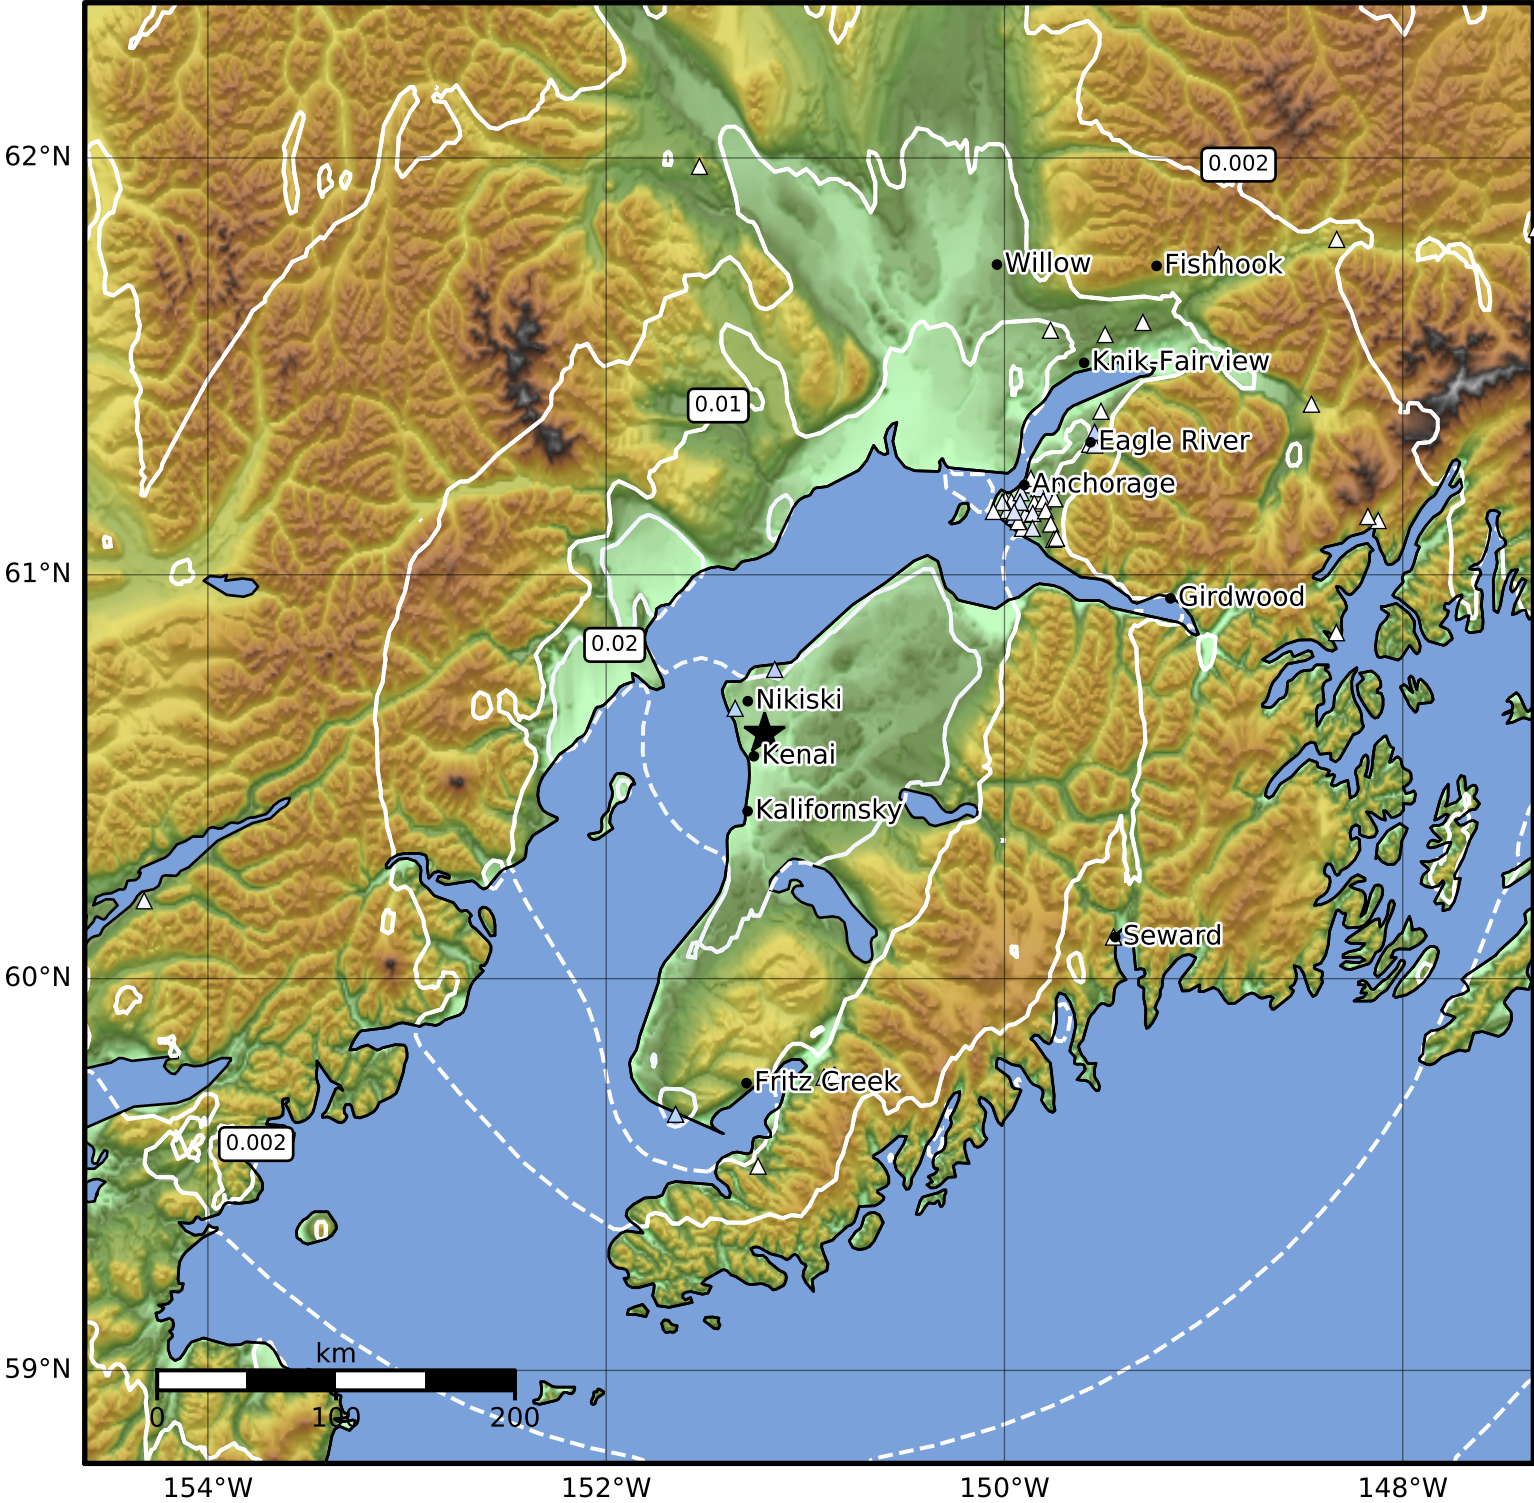

1.0 Second Peak Spectral Acceleration Map Alaska Earthquake Center  
 ShakeMap: 7 km (4 miles) NNE of Kenai  
 Sep 05, 2023 10:38:35 UTC M3.7 N60.61 W151.20 Depth: 60.7km ID:ak023bebgmhd

SA(1.0) (%g)	0.1	0.2	0.5	1	2	5	10	20	50	100	200
--------------	-----	-----	-----	---	---	---	----	----	----	-----	-----

Scale based on Worden et al. (2012)

Version 2: Processed 2023-09-05T15:24:45Z

△ Seismic Instrument    ○ Reported Intensity    ★ Epicenter