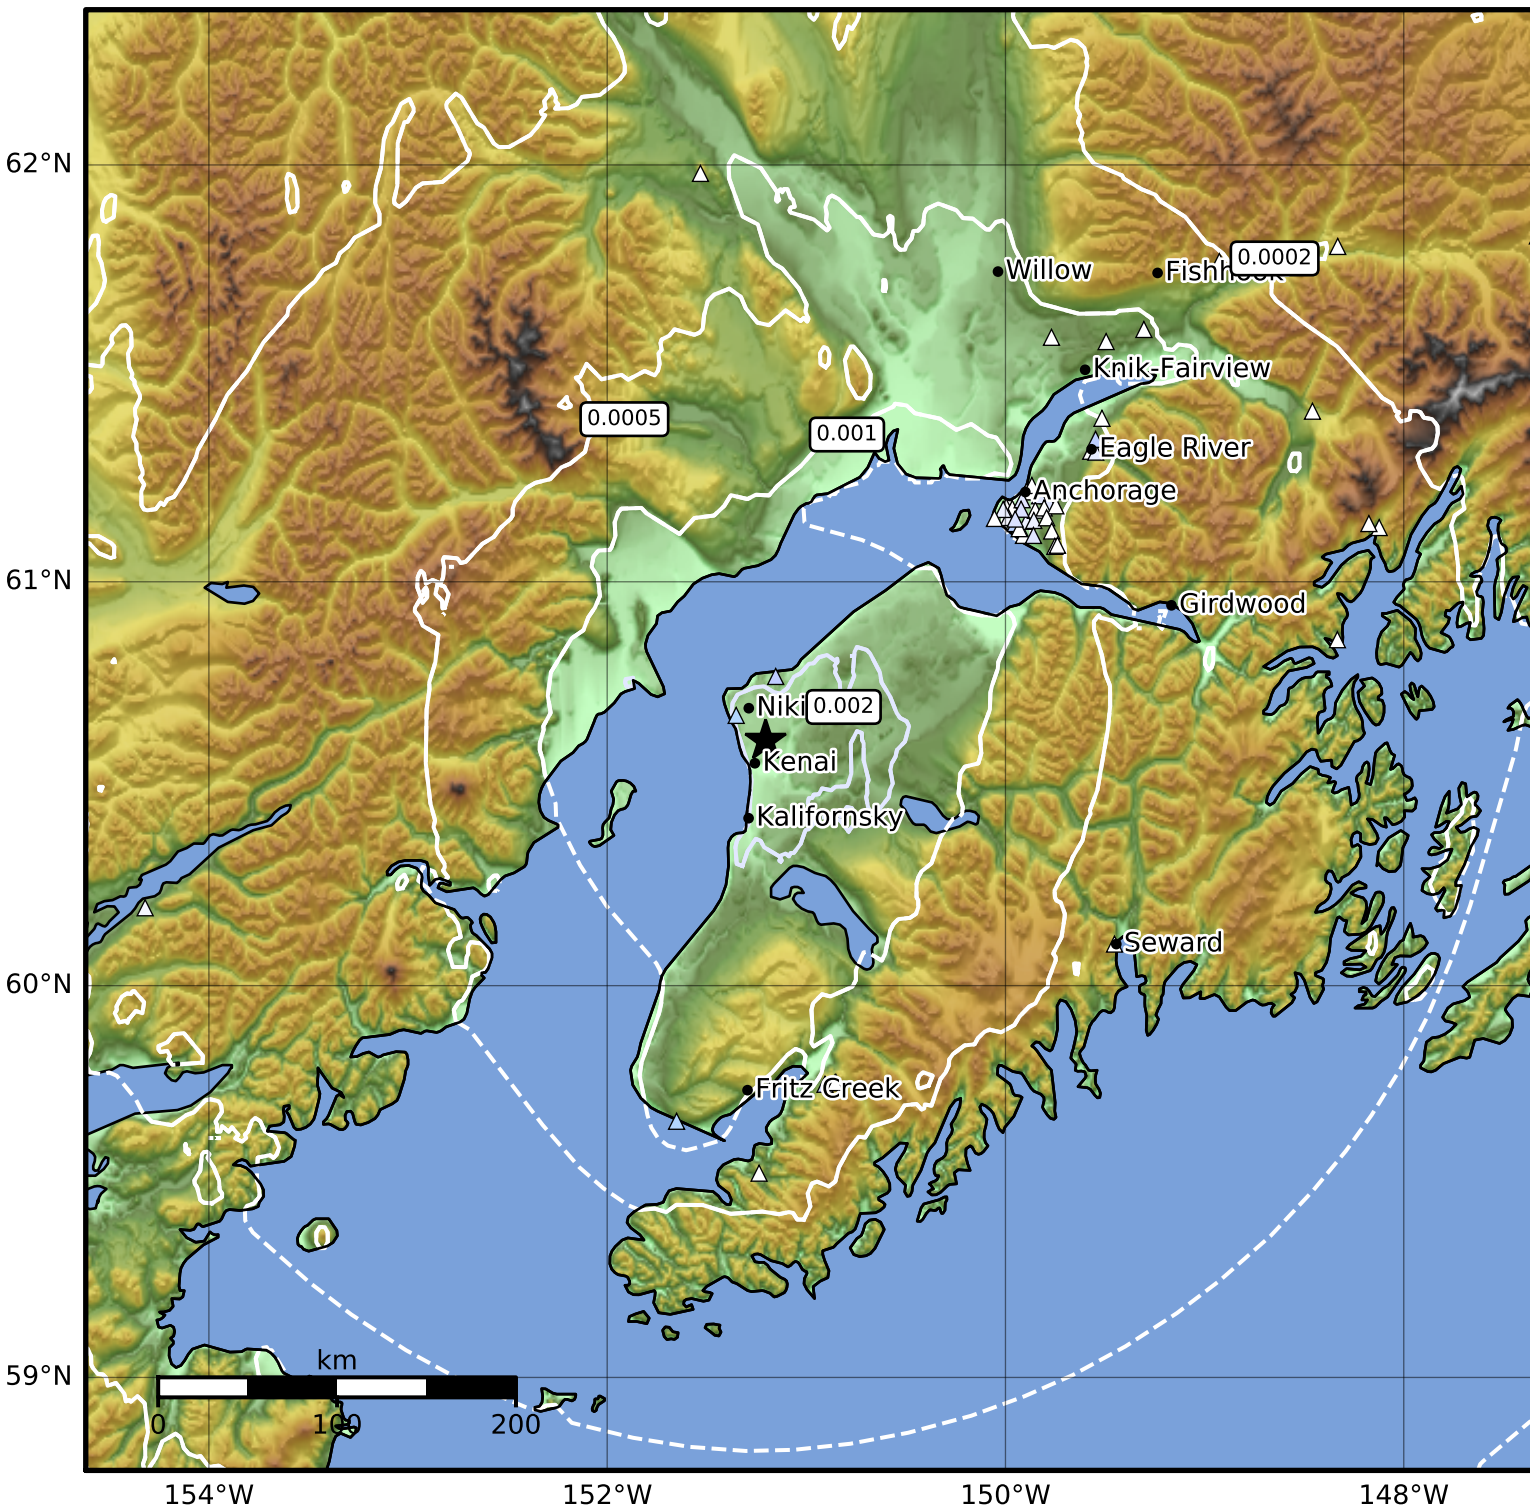

3.0 Second Peak Spectral Acceleration Map Alaska Earthquake Center  
 ShakeMap: 7 km (4 miles) NNE of Kenai  
 Sep 05, 2023 10:38:35 UTC M3.7 N60.61 W151.20 Depth: 60.7km ID:ak023bebgmhd

Scale based on Worden et al. (2012)

Version 2: Processed 2023-09-05T15:24:45Z

△ Seismic Instrument ○ Reported Intensity

★ Epicenter