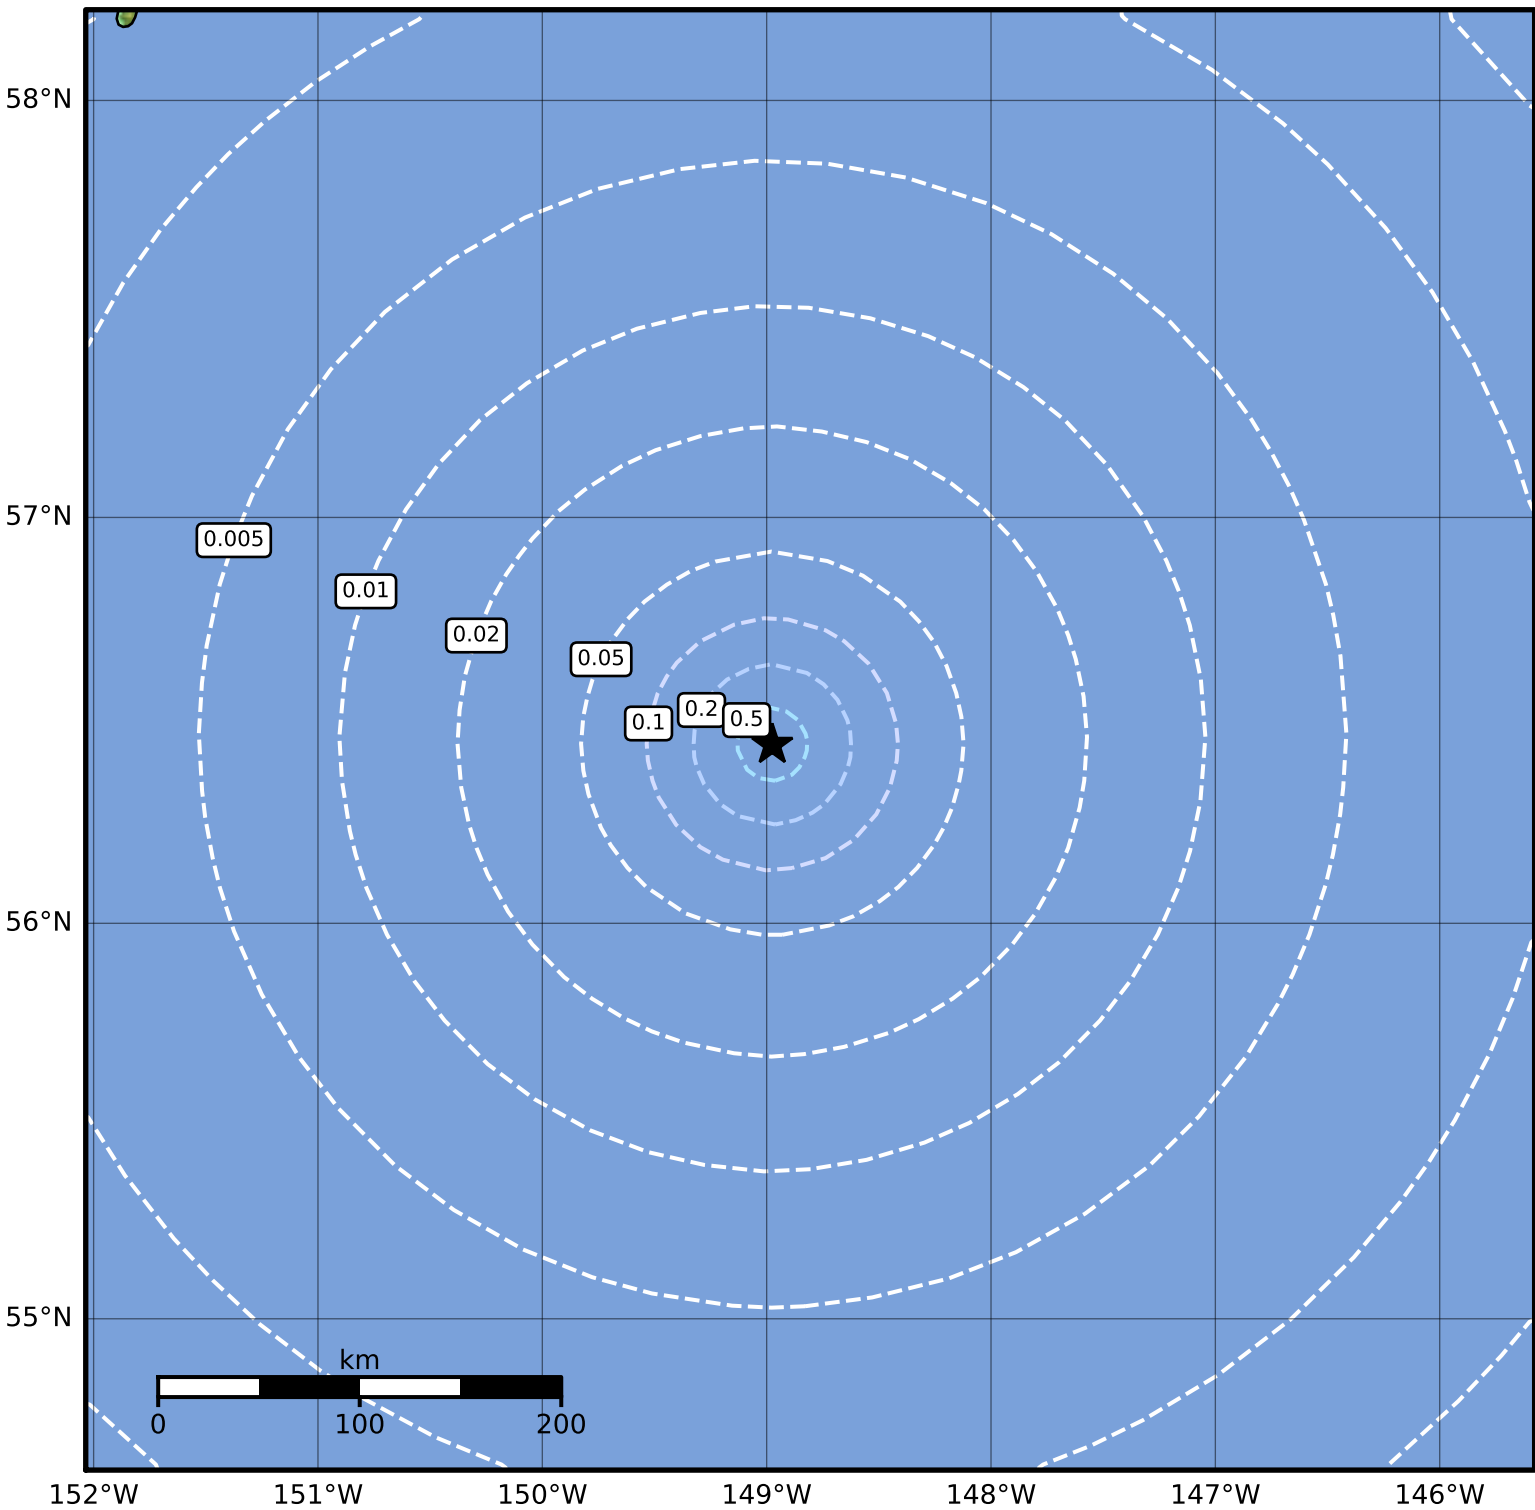

Peak Ground Acceleration Map Alaska Earthquake Center  
ShakeMap: 255 km (158 miles) SE of Kodiak  
Sep 05, 2023 12:33:48 UTC M3.6 N56.44 W148.97 Depth: 10.0km ID:ak023becmk6s

PGA (%g)	0.1	0.2	0.5	1	2	5	10	20	50	100	200
----------	-----	-----	-----	---	---	---	----	----	----	-----	-----

Scale based on Worden et al. (2012)

△ Seismic Instrument ○ Reported Intensity

★ Epicenter

Version 1: Processed 2023-09-05T15:57:52Z