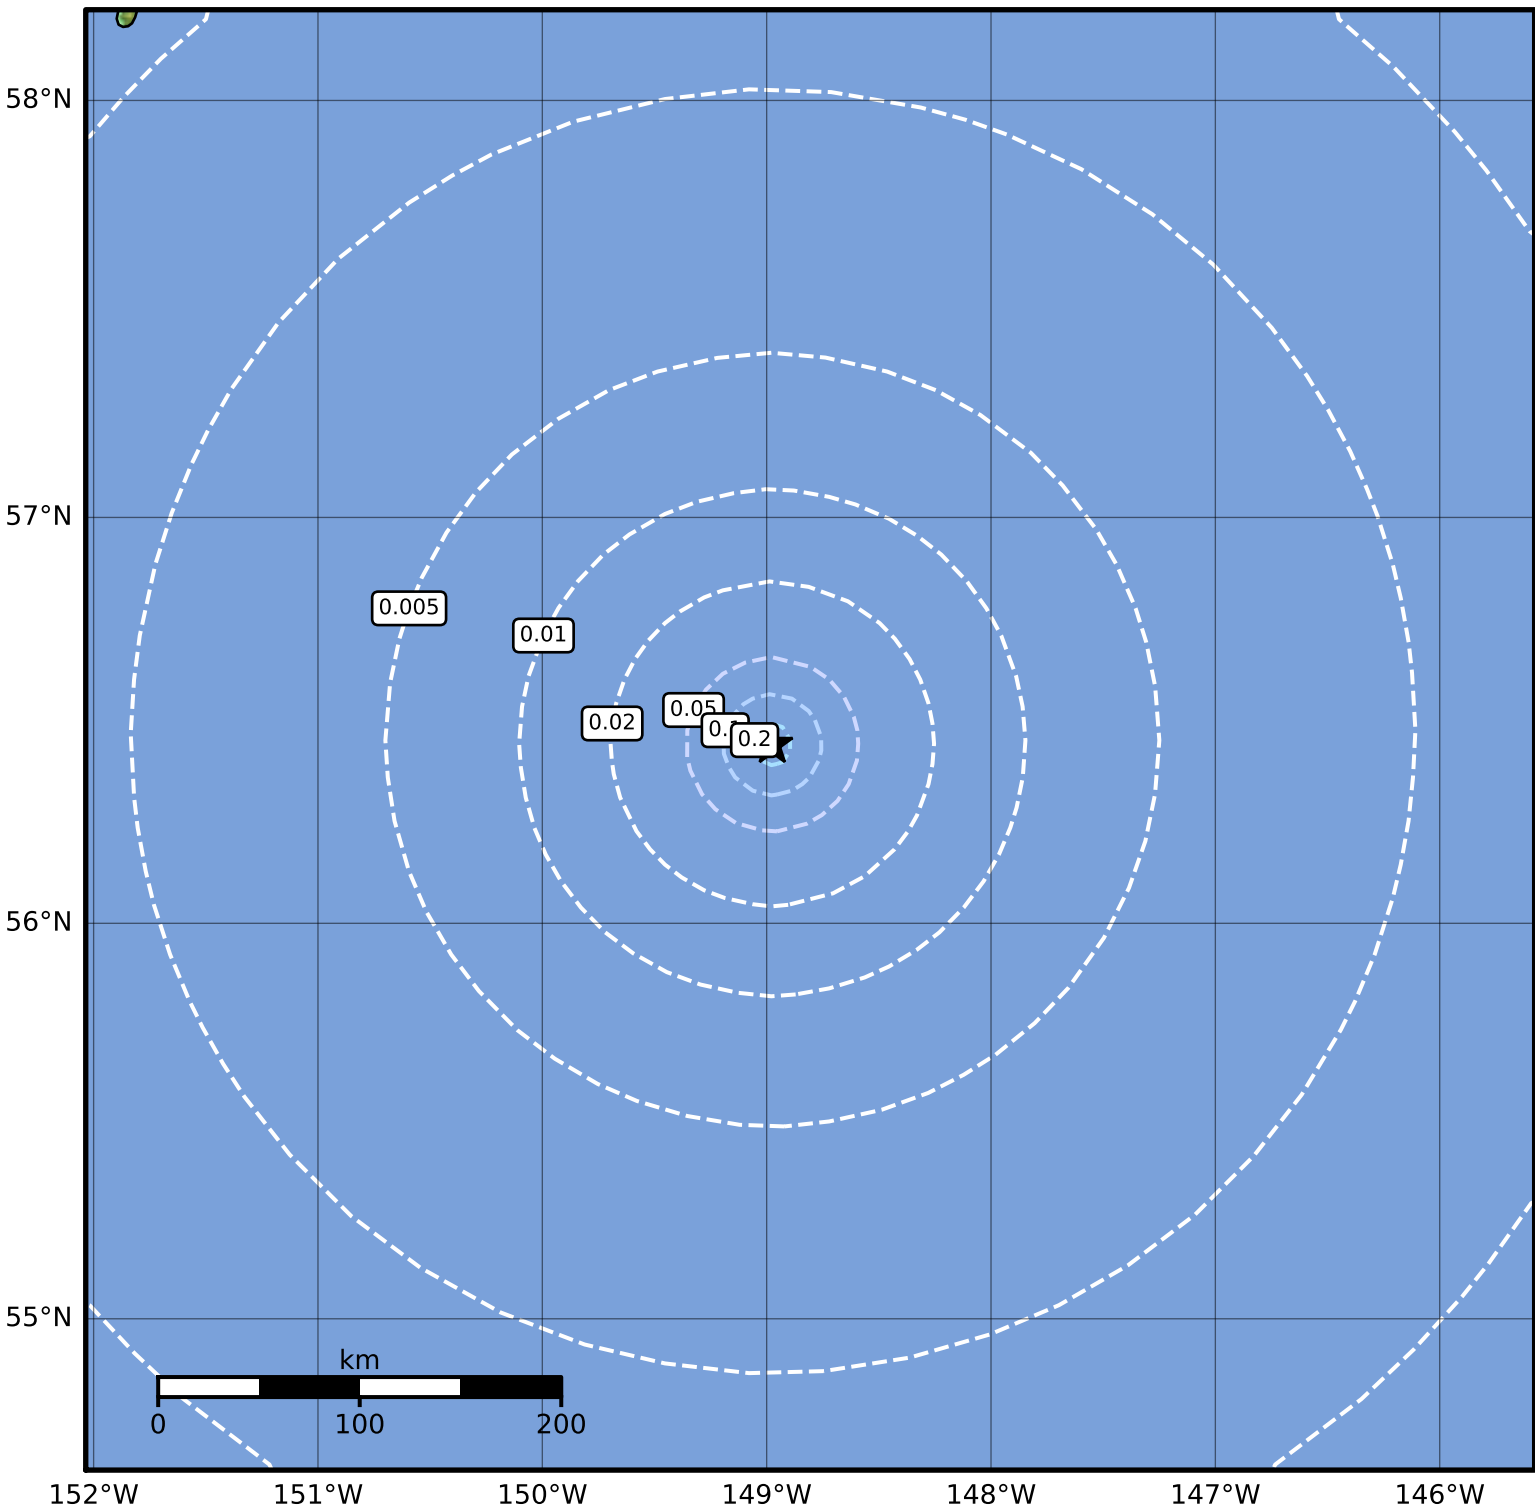

Peak Ground Velocity Map Alaska Earthquake Center
ShakeMap: 255 km (158 miles) SE of Kodiak
Sep 05, 2023 12:33:48 UTC M3.6 N56.44 W148.97 Depth: 10.0km ID:ak023becmk6s

Scale based on Worden et al. (2012)

Version 1: Processed 2023-09-05T15:57:52Z

△ Seismic Instrument ○ Reported Intensity

★ Epicenter