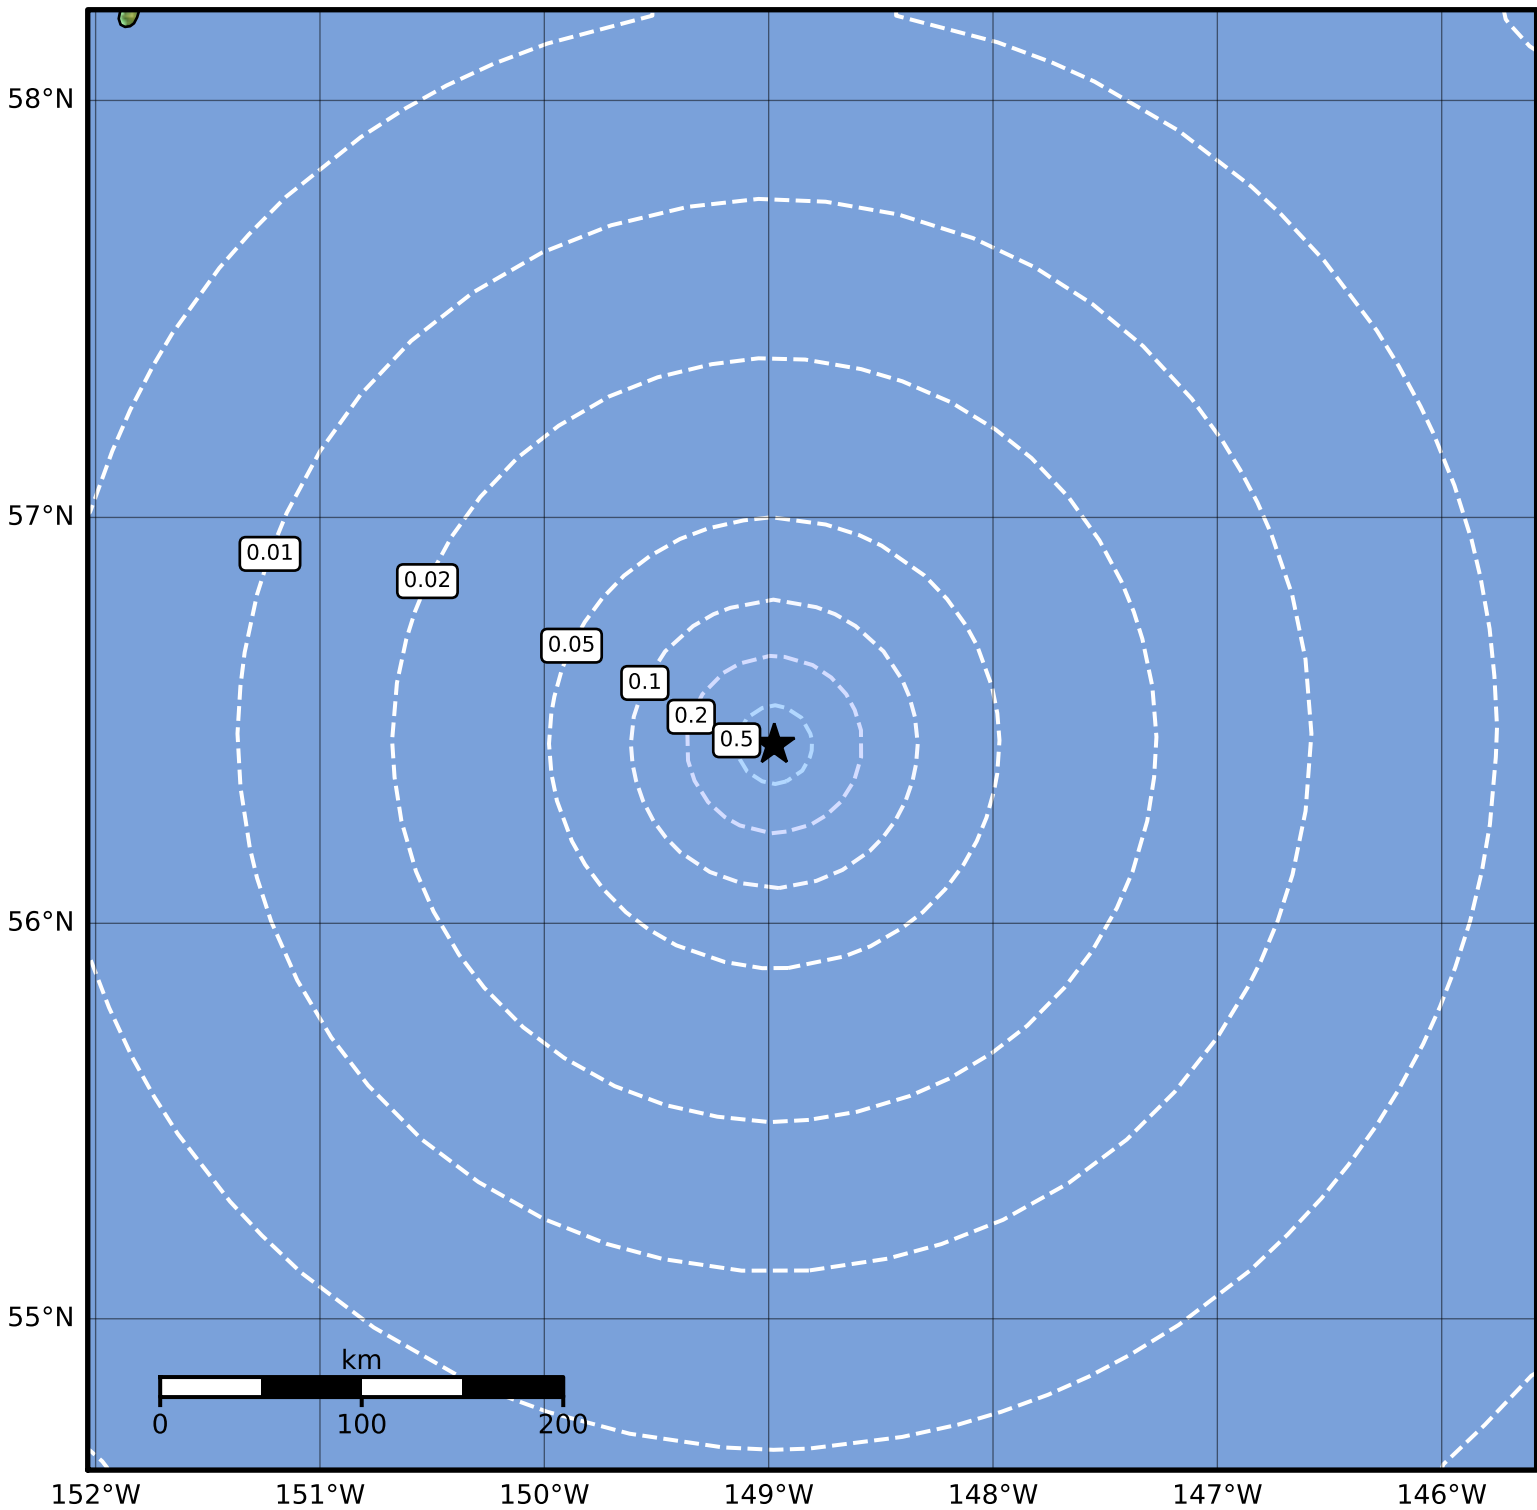

0.3 Second Peak Spectral Acceleration Map Alaska Earthquake Center
 ShakeMap: 255 km (158 miles) SE of Kodiak
 Sep 05, 2023 12:33:48 UTC M3.6 N56.44 W148.97 Depth: 10.0km ID:ak023becmk6s

SA(0.3) (%g)	0.1	0.2	0.5	1	2	5	10	20	50	100	200
---------------------	------------	------------	------------	----------	----------	----------	-----------	-----------	-----------	------------	------------

Scale based on Worden et al. (2012)

Version 1: Processed 2023-09-05T15:57:52Z

△ Seismic Instrument ○ Reported Intensity

★ Epicenter