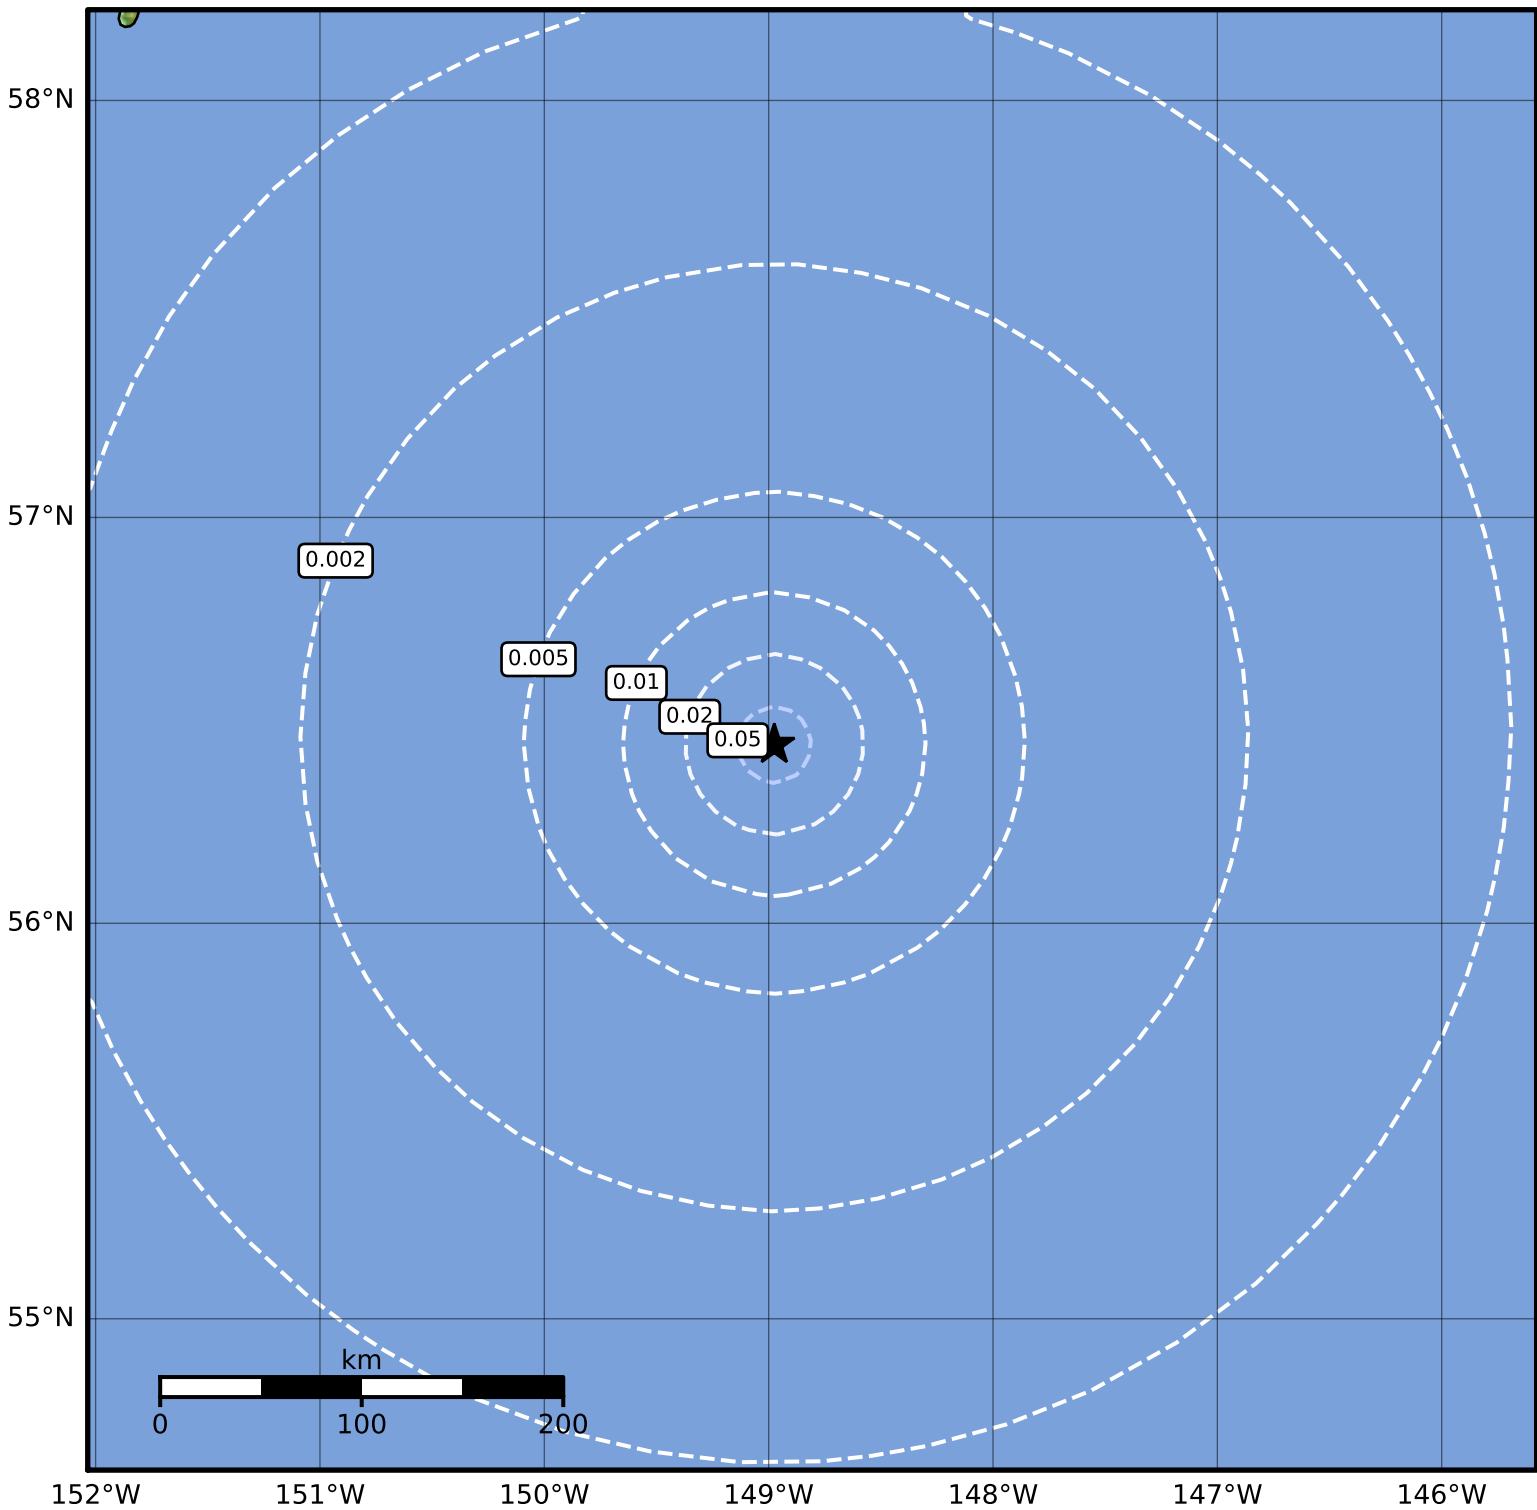

1.0 Second Peak Spectral Acceleration Map Alaska Earthquake Center
ShakeMap: 255 km (158 miles) SE of Kodiak
Sep 05, 2023 12:33:48 UTC M3.6 N56.44 W148.97 Depth: 10.0km ID:ak023becmk6s

SA(1.0) (%g)	0.1	0.2	0.5	1	2	5	10	20	50	100	200
---------------------	------------	------------	------------	----------	----------	----------	-----------	-----------	-----------	------------	------------

Scale based on Worden et al. (2012)

△ Seismic Instrument ○ Reported Intensity

★ Epicenter

Version 1: Processed 2023-09-05T15:57:52Z