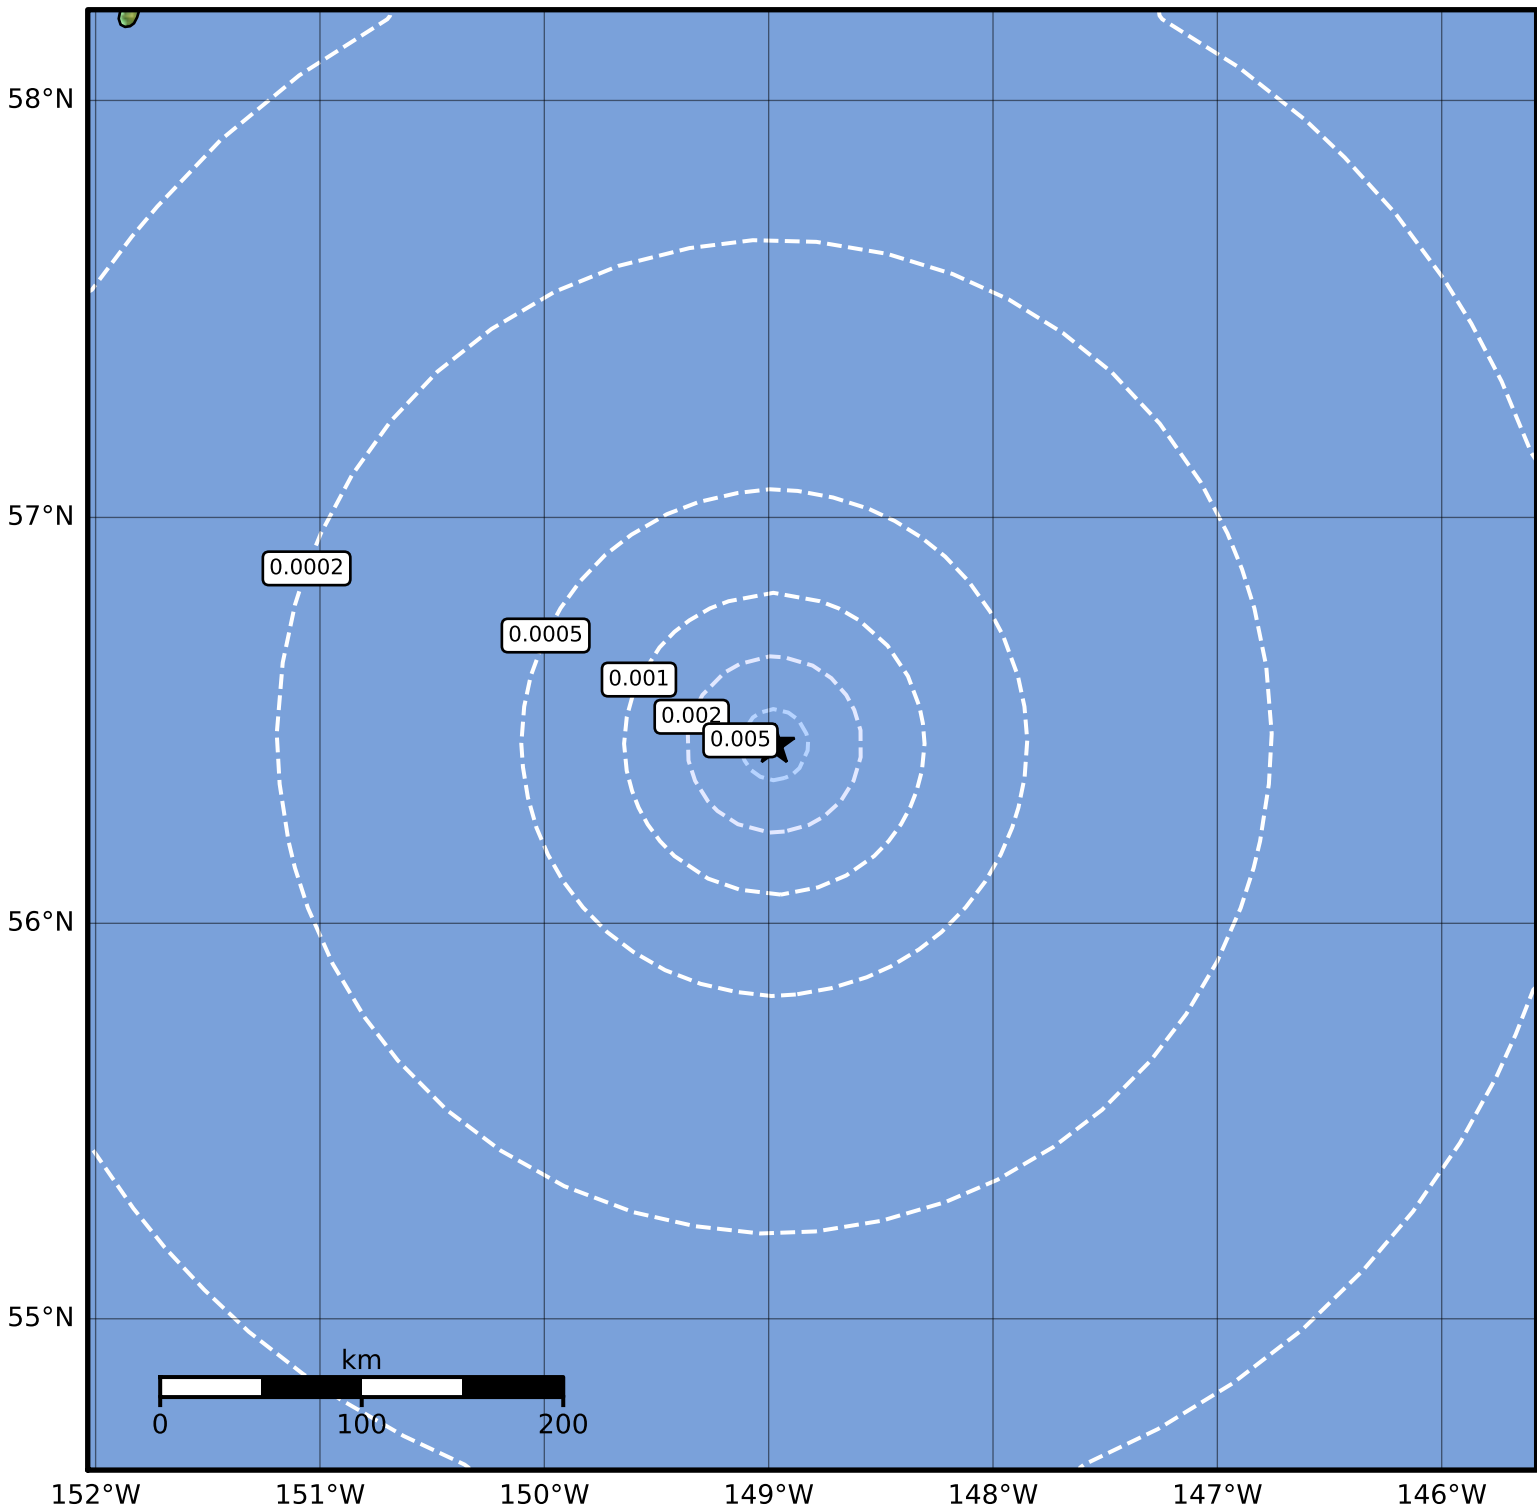

3.0 Second Peak Spectral Acceleration Map Alaska Earthquake Center
ShakeMap: 255 km (158 miles) SE of Kodiak
Sep 05, 2023 12:33:48 UTC M3.6 N56.44 W148.97 Depth: 10.0km ID:ak023becmk6s

Scale based on Worden et al. (2012)

Version 1: Processed 2023-09-05T15:57:52Z

△ Seismic Instrument ○ Reported Intensity

★ Epicenter