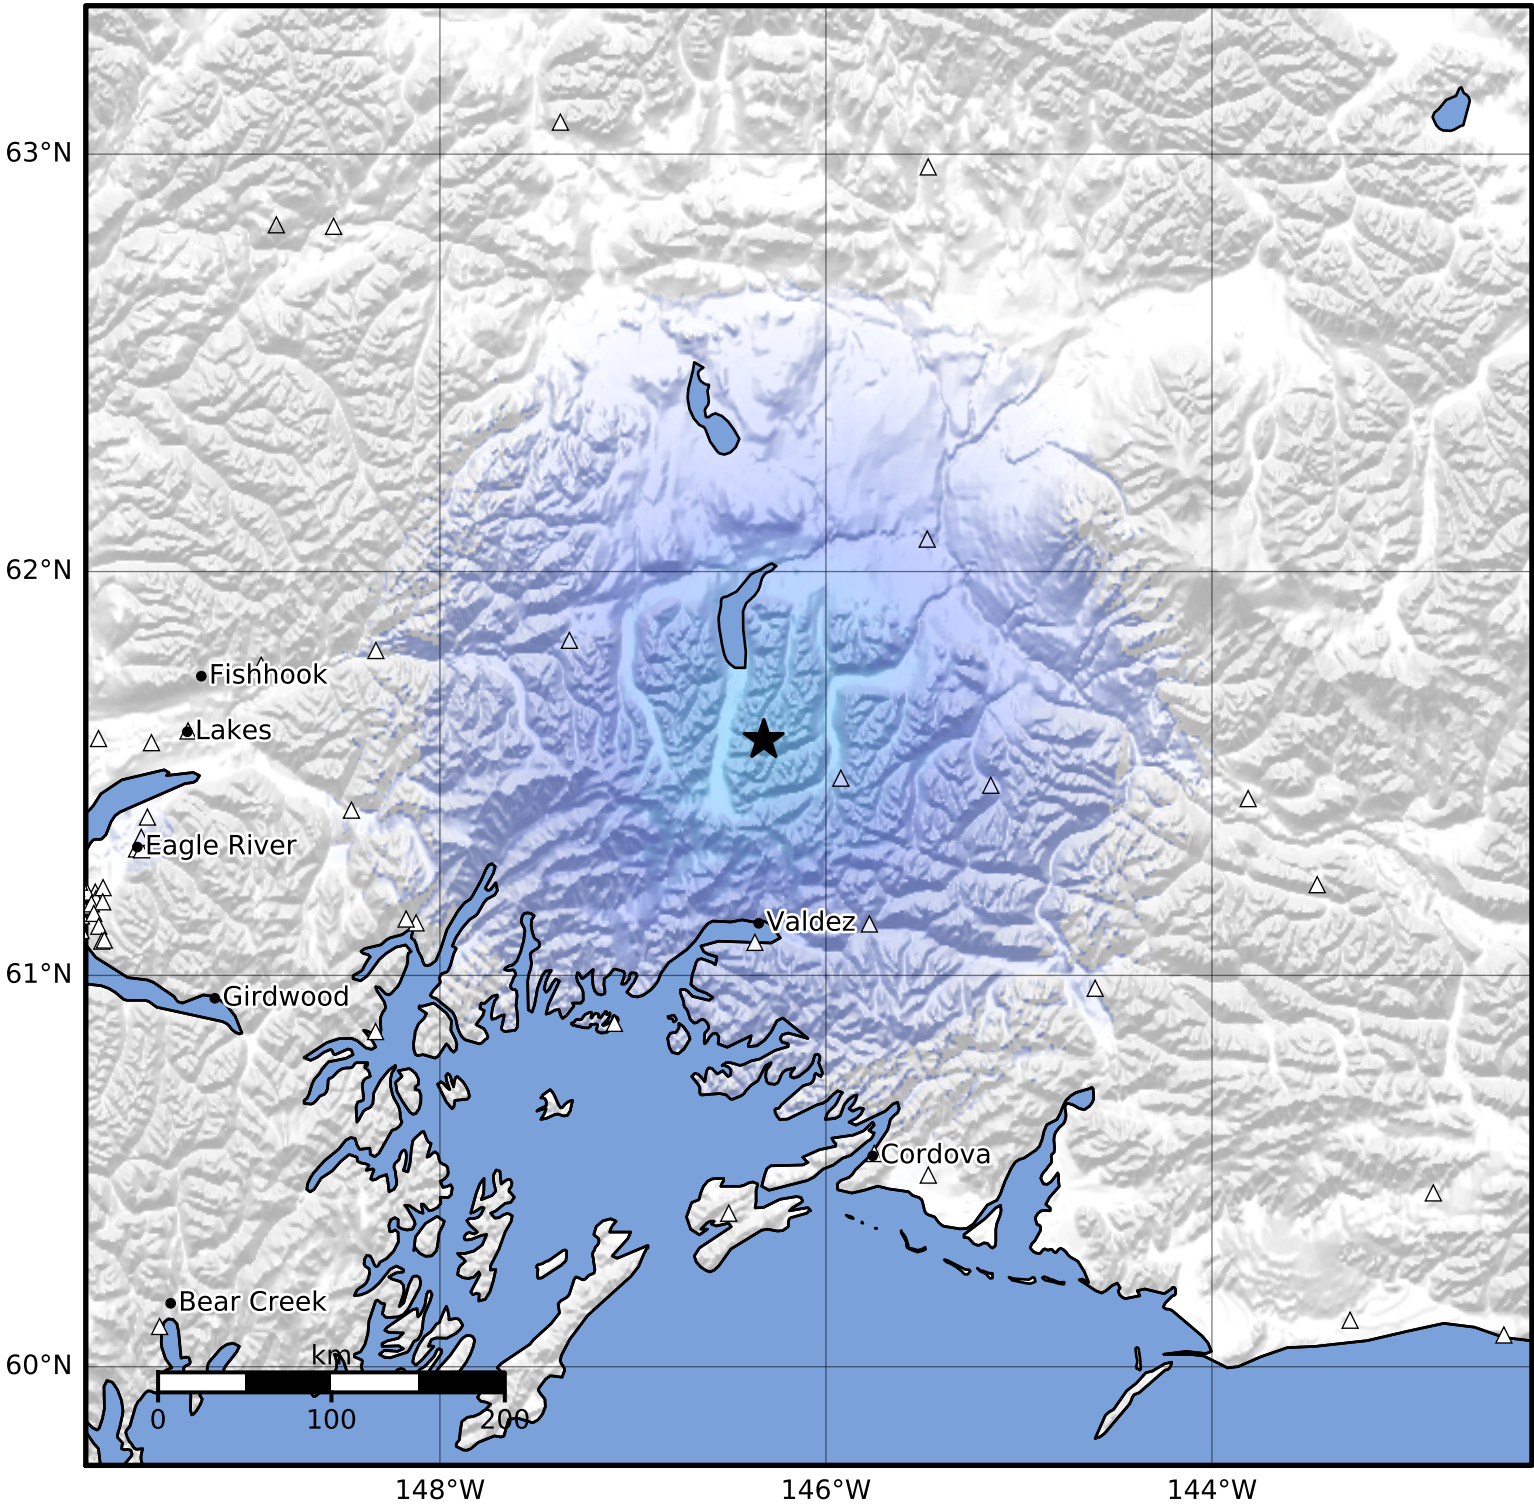

Macroseismic Intensity Map Alaska Earthquake Center  
 ShakeMap: 51 km (32 miles) N of Valdez  
 Sep 06, 2023 03:26:04 UTC M3.6 N61.59 W146.32 Depth: 30.0km ID:ak023bfurapz

SHAKING	Not felt	Weak	Light	Moderate	Strong	Very strong	Severe	Violent	Extreme
DAMAGE	None	None	None	Very light	Light	Moderate	Moderate/heavy	Heavy	Very heavy
PGA(%g)	<0.0464	0.297	2.76	6.2	11.5	21.5	40.1	74.7	>139
PGV(cm/s)	<0.0215	0.135	1.41	4.65	9.64	20	41.4	85.8	>178
INTENSITY	<b>I</b>	<b>II-III</b>	<b>IV</b>	<b>V</b>	<b>VI</b>	<b>VII</b>	<b>VIII</b>	<b>IX</b>	<b>X+</b>

Scale based on Worden et al. (2012)

Version 1: Processed 2023-09-06T03:34:13Z

△ Seismic Instrument ○ Reported Intensity

★ Epicenter