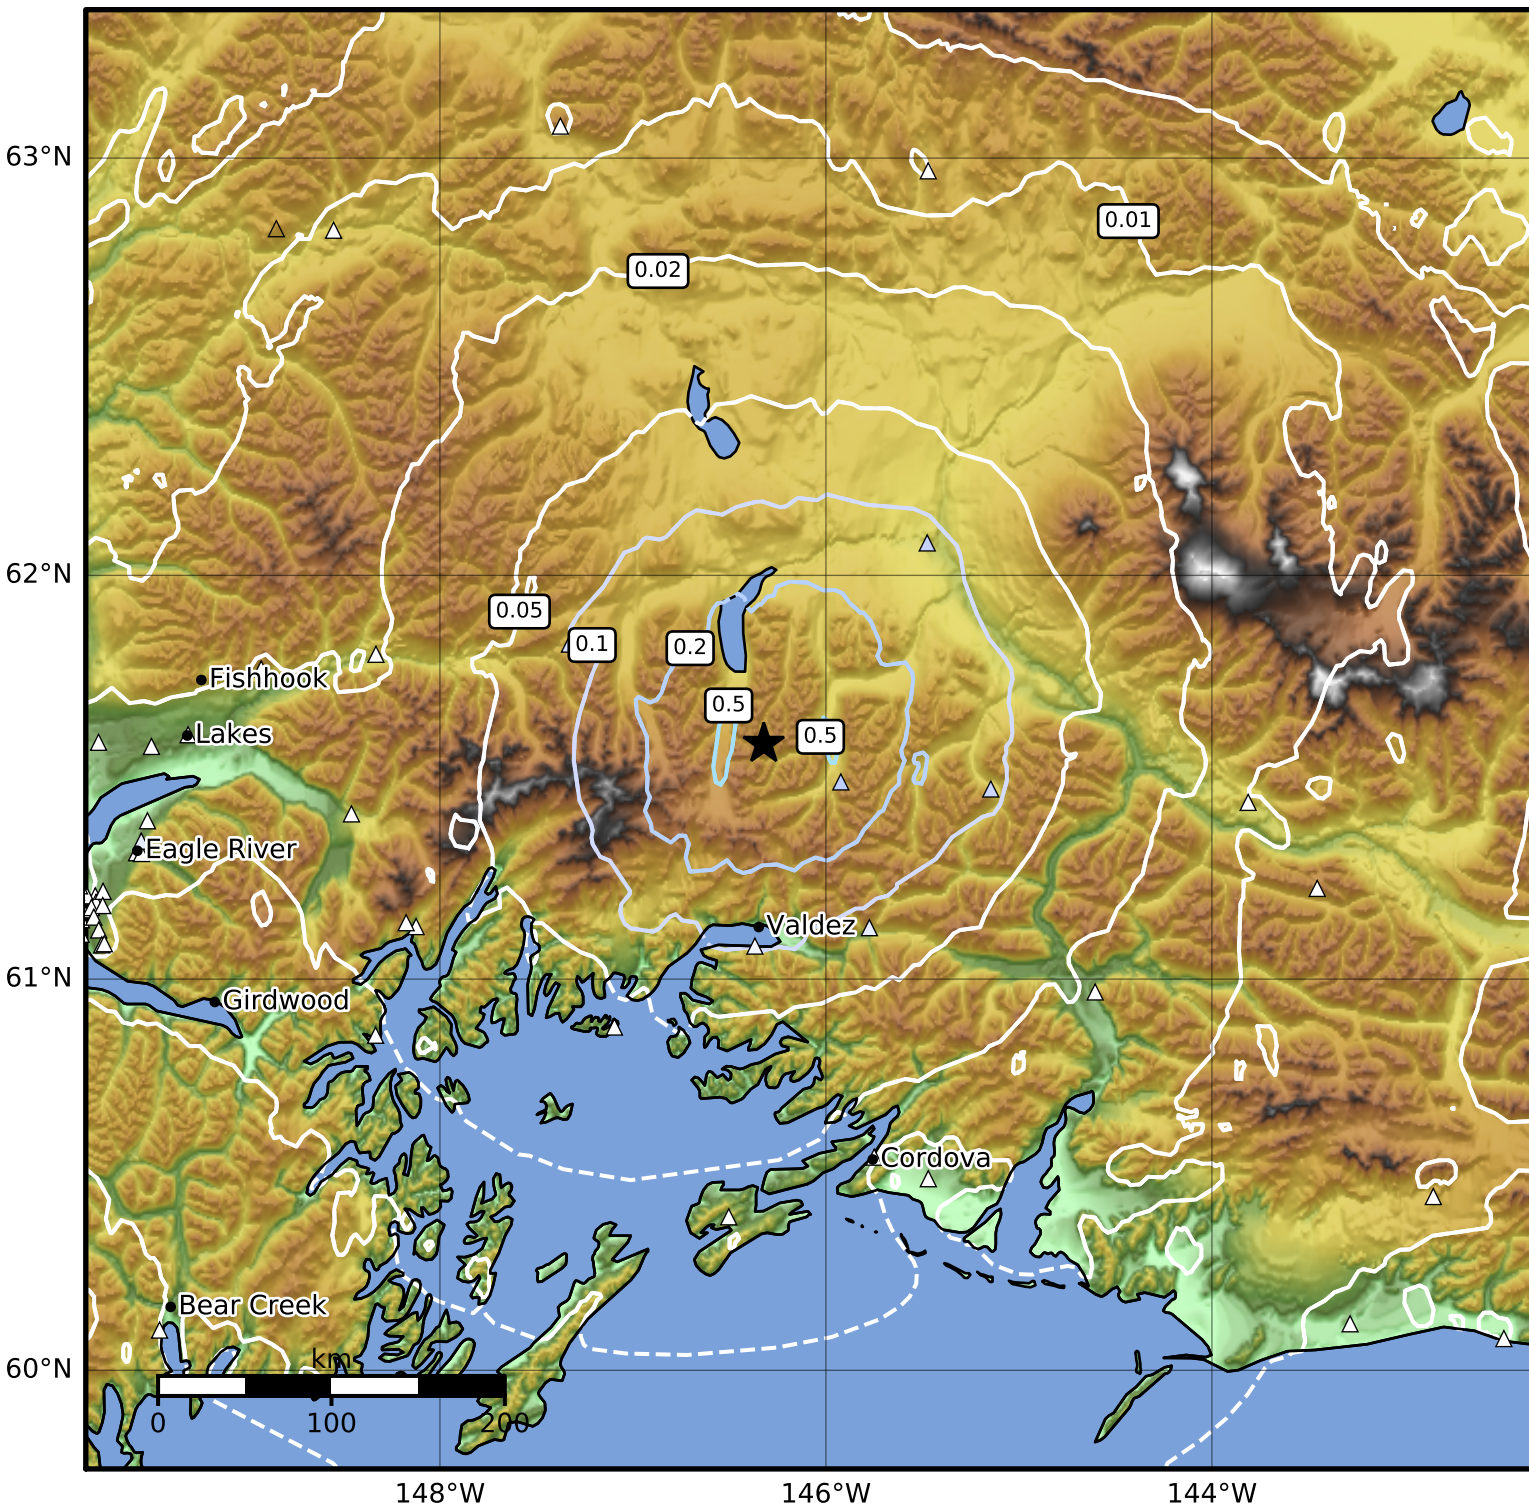

Peak Ground Acceleration Map Alaska Earthquake Center
 ShakeMap: 51 km (32 miles) N of Valdez
 Sep 06, 2023 03:26:04 UTC M3.6 N61.59 W146.32 Depth: 30.0km ID:ak023bfurapz

PGA (%g)	0.1	0.2	0.5	1	2	5	10	20	50	100	200
----------	-----	-----	-----	---	---	---	----	----	----	-----	-----

Scale based on Worden et al. (2012)

Version 1: Processed 2023-09-06T03:34:13Z

△ Seismic Instrument ○ Reported Intensity

★ Epicenter