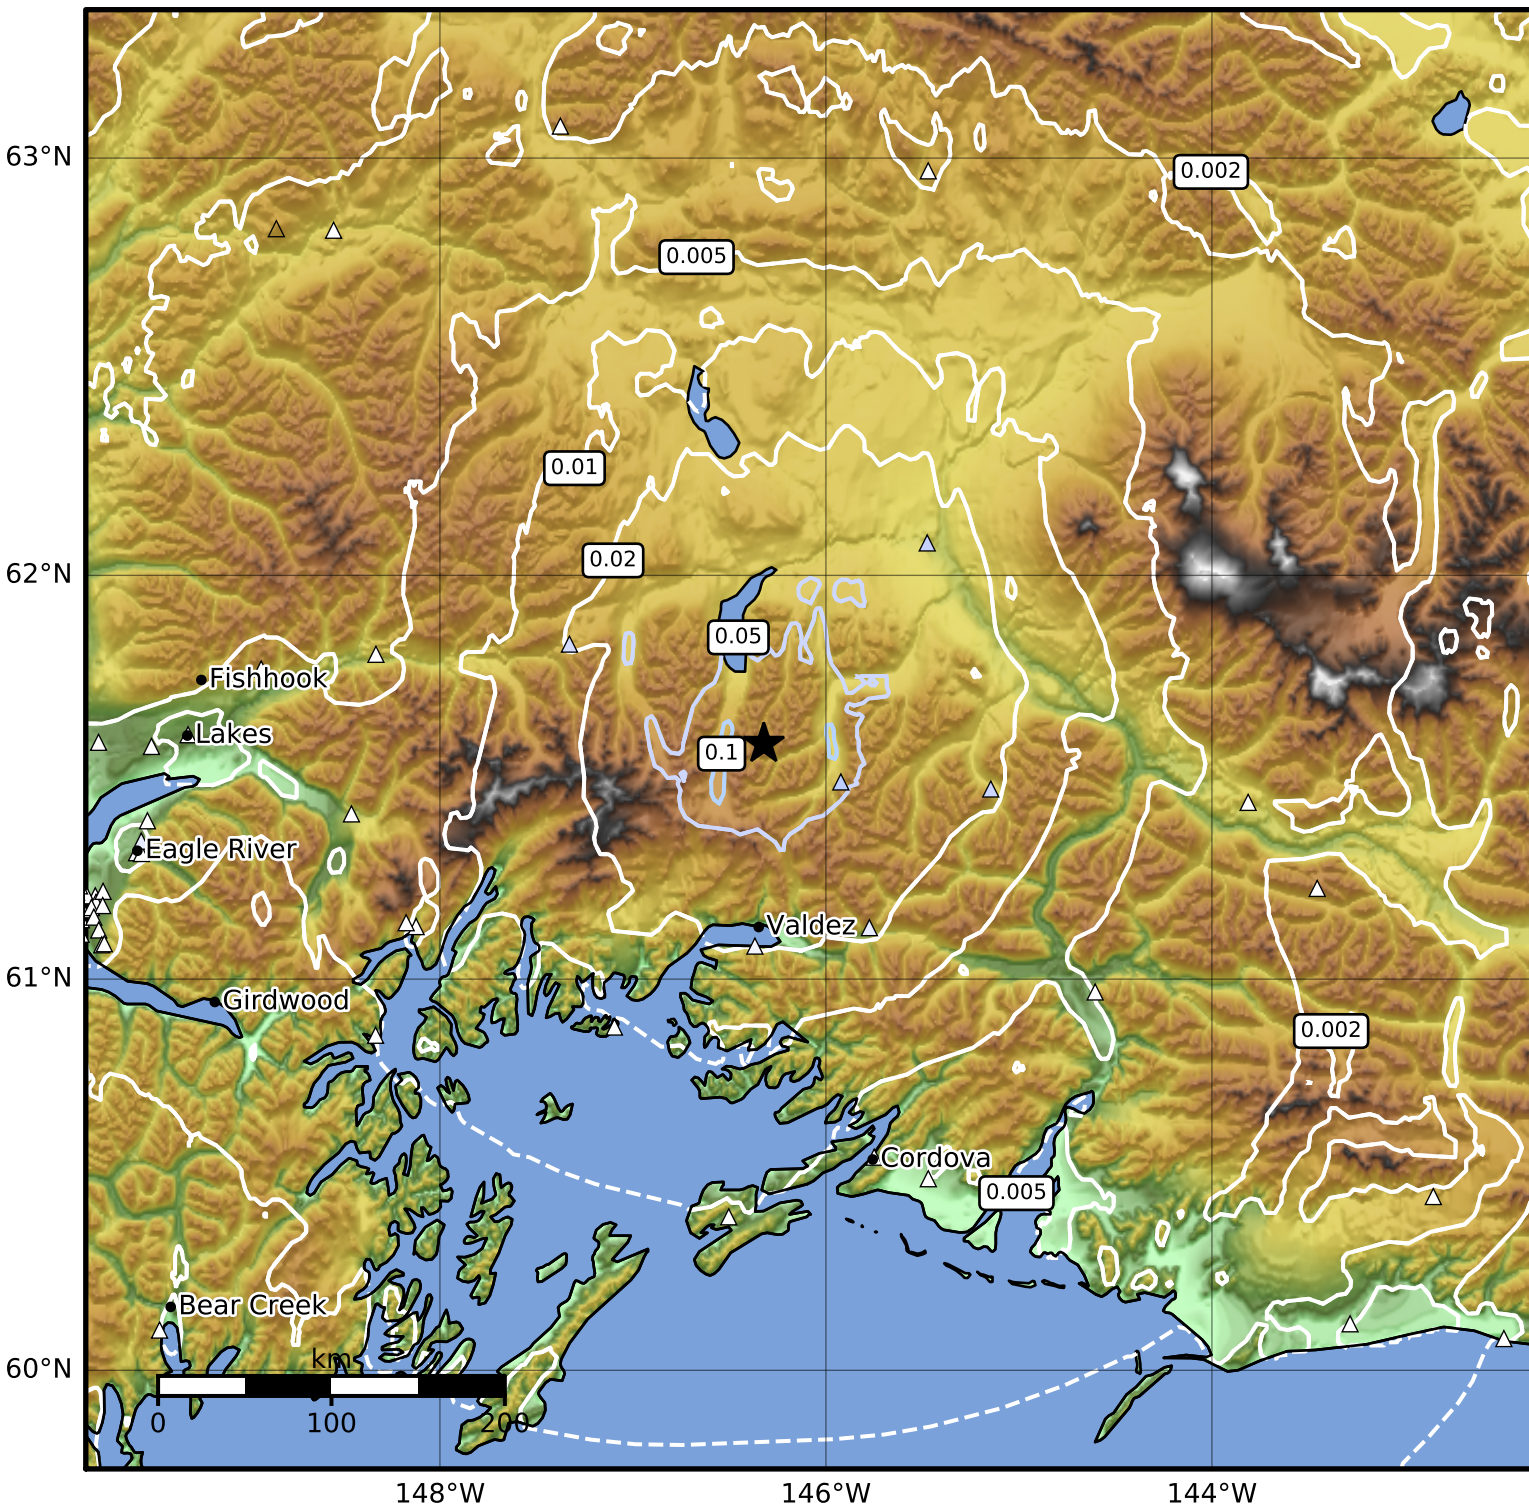

Peak Ground Velocity Map Alaska Earthquake Center
 ShakeMap: 51 km (32 miles) N of Valdez
 Sep 06, 2023 03:26:04 UTC M3.6 N61.59 W146.32 Depth: 30.0km ID:ak023bfurapz

PGV (cm/s)	0.1	0.2	0.5	1	2	5	10	20	50	100	200
------------	-----	-----	-----	---	---	---	----	----	----	-----	-----

Scale based on Worden et al. (2012)

Version 1: Processed 2023-09-06T03:34:13Z

△ Seismic Instrument ○ Reported Intensity

★ Epicenter