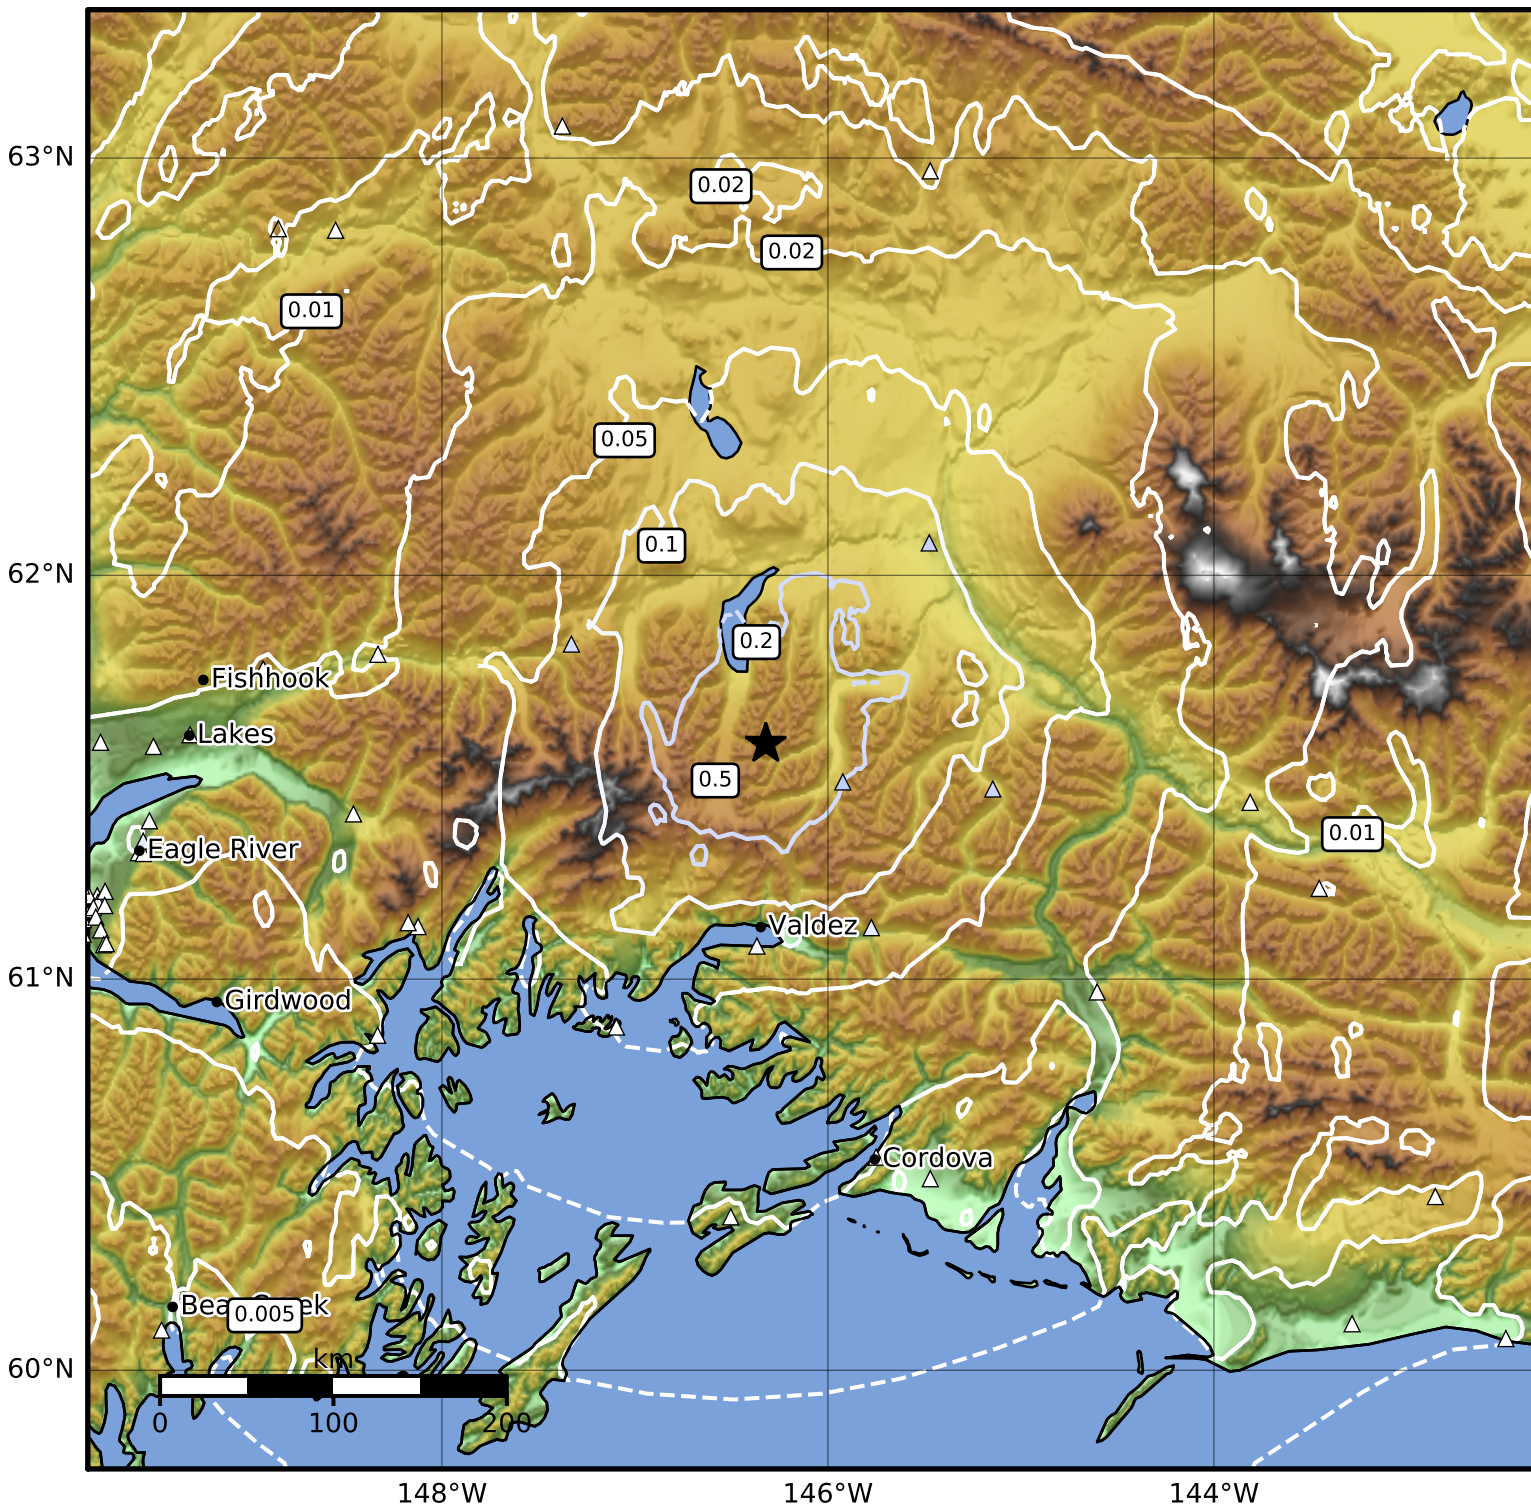

0.3 Second Peak Spectral Acceleration Map Alaska Earthquake Center  
 ShakeMap: 51 km (32 miles) N of Valdez  
 Sep 06, 2023 03:26:04 UTC M3.6 N61.59 W146.32 Depth: 30.0km ID:ak023bfurapz

| SA(0.3) (%g) | 0.1 | 0.2 | 0.5 | 1 | 2 | 5 | 10 | 20 | 50 | 100 | 200 |
|--------------|-----|-----|-----|---|---|---|----|----|----|-----|-----|
|--------------|-----|-----|-----|---|---|---|----|----|----|-----|-----|

Scale based on Worden et al. (2012)

△ Seismic Instrument ○ Reported Intensity

★ Epicenter

Version 1: Processed 2023-09-06T03:34:13Z