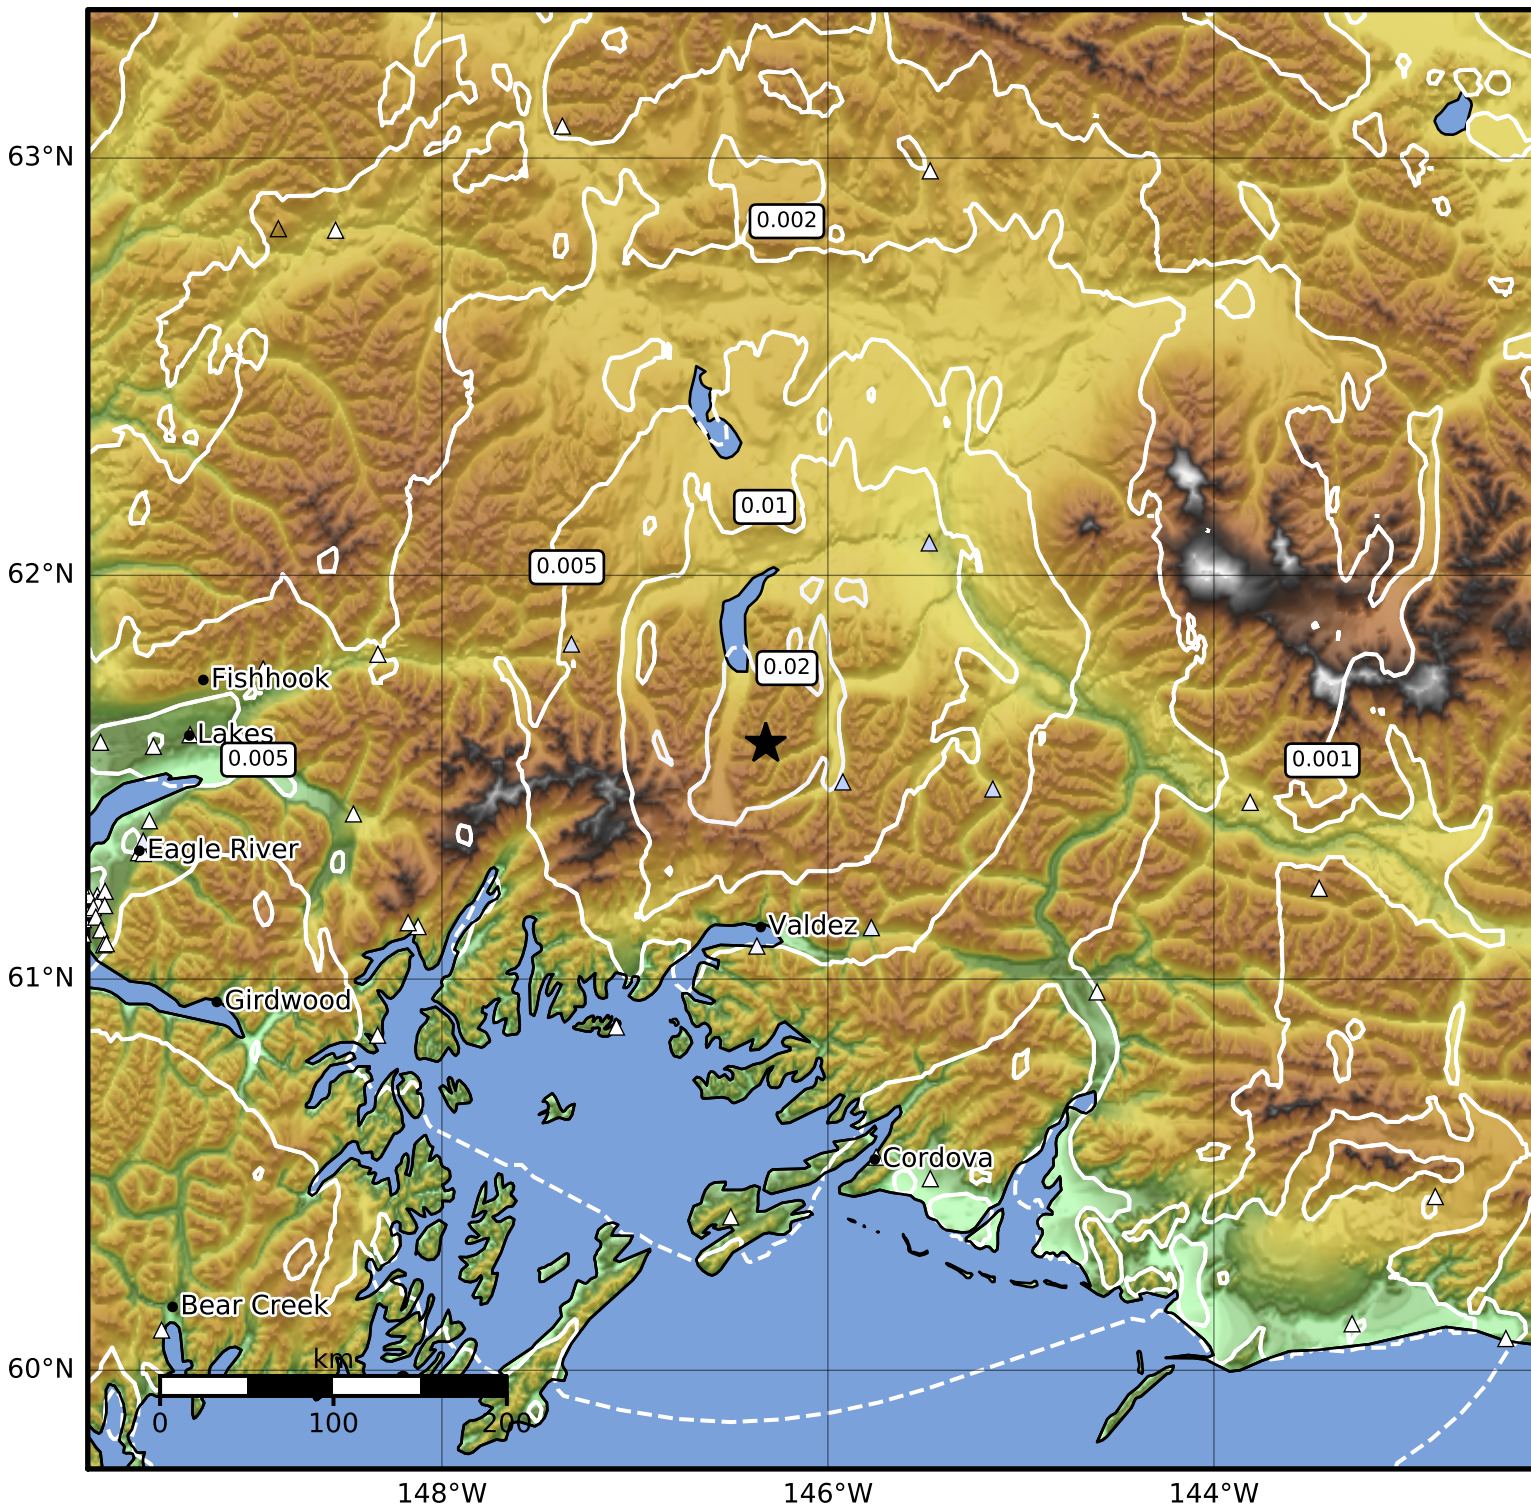

1.0 Second Peak Spectral Acceleration Map Alaska Earthquake Center
 ShakeMap: 51 km (32 miles) N of Valdez
 Sep 06, 2023 03:26:04 UTC M3.6 N61.59 W146.32 Depth: 30.0km ID:ak023bfurapz

SA(1.0) (%g)	0.1	0.2	0.5	1	2	5	10	20	50	100	200
--------------	-----	-----	-----	---	---	---	----	----	----	-----	-----

Scale based on Worden et al. (2012)

Version 1: Processed 2023-09-06T03:34:13Z

△ Seismic Instrument ○ Reported Intensity

★ Epicenter