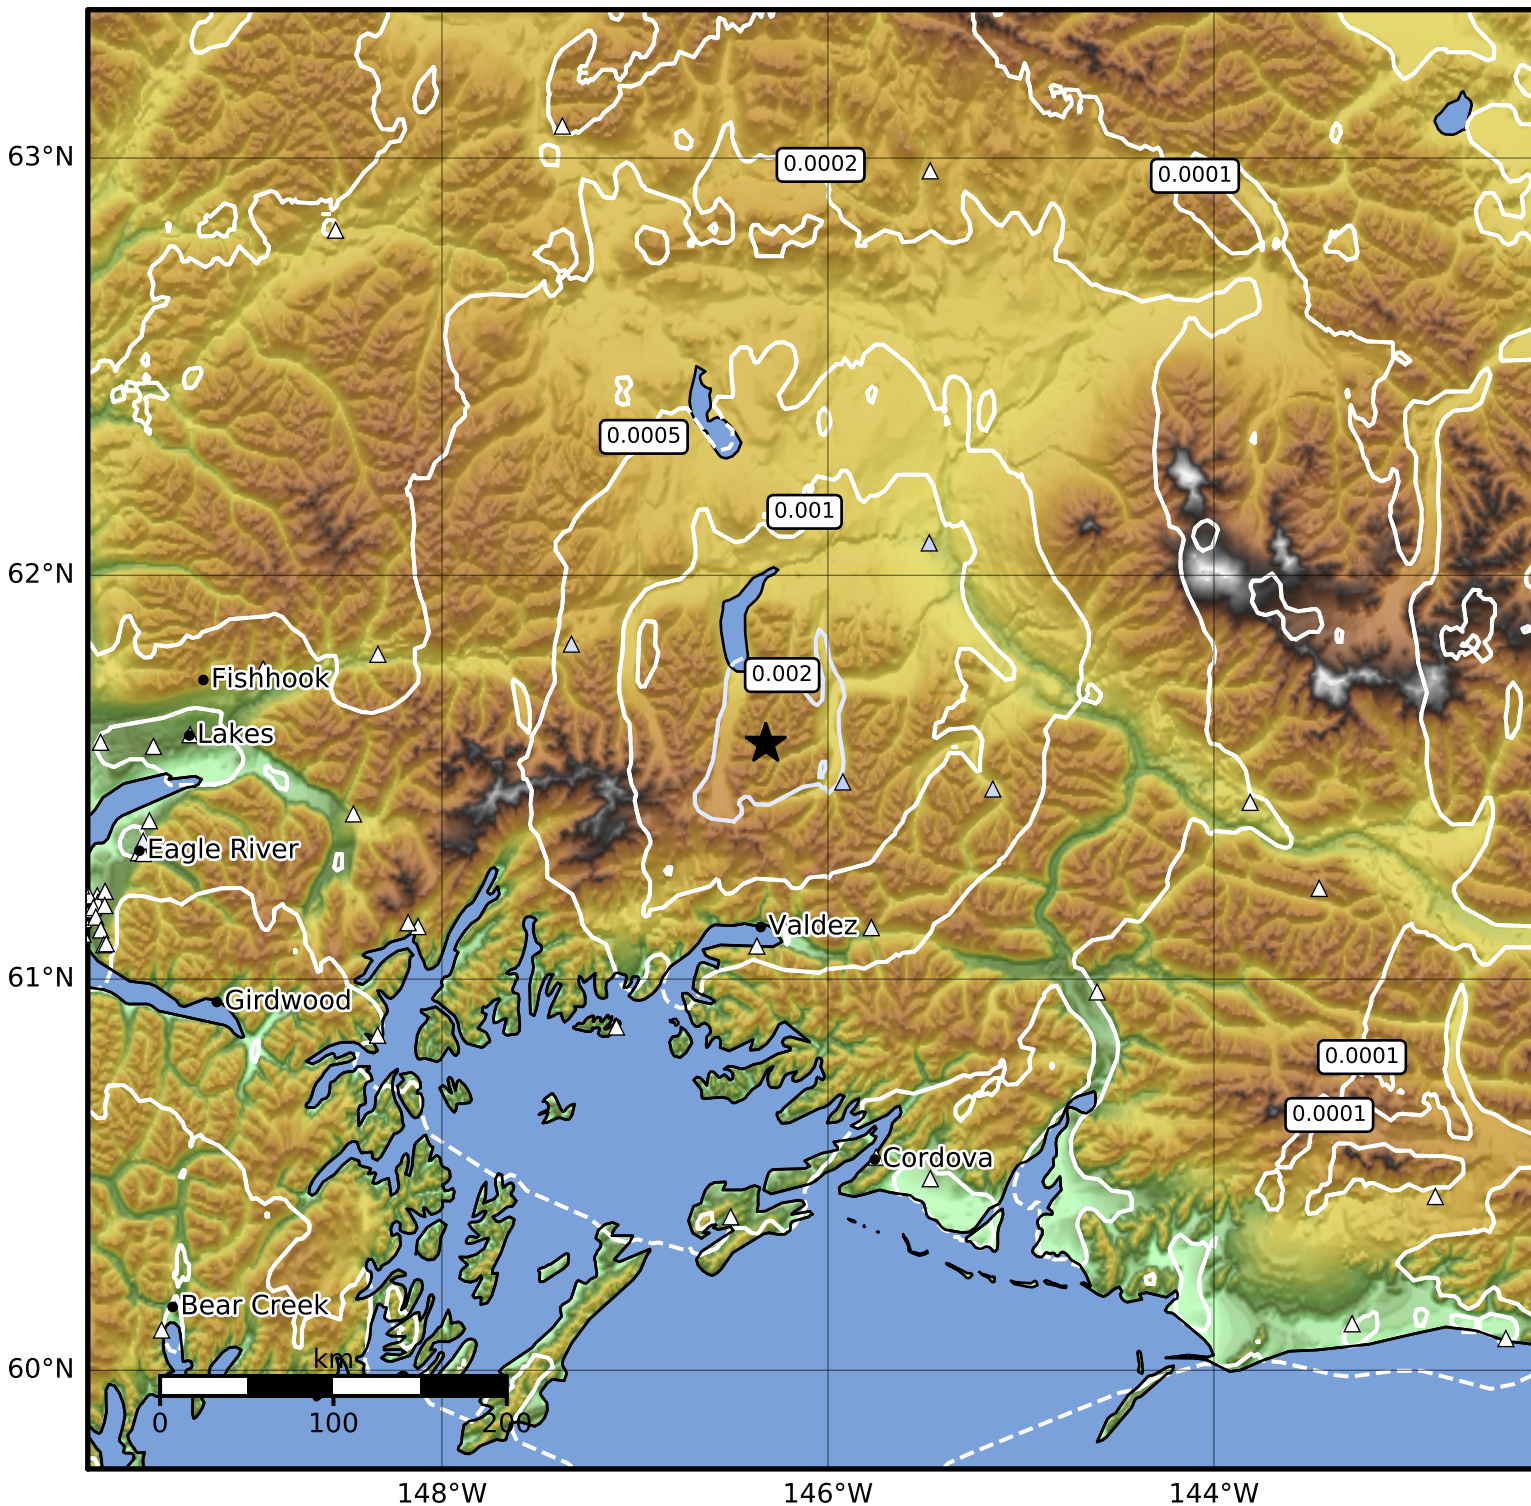

3.0 Second Peak Spectral Acceleration Map Alaska Earthquake Center  
 ShakeMap: 51 km (32 miles) N of Valdez  
 Sep 06, 2023 03:26:04 UTC M3.6 N61.59 W146.32 Depth: 30.0km ID:ak023bfurapz

Scale based on Worden et al. (2012)

Version 1: Processed 2023-09-06T03:34:13Z

△ Seismic Instrument ○ Reported Intensity

★ Epicenter