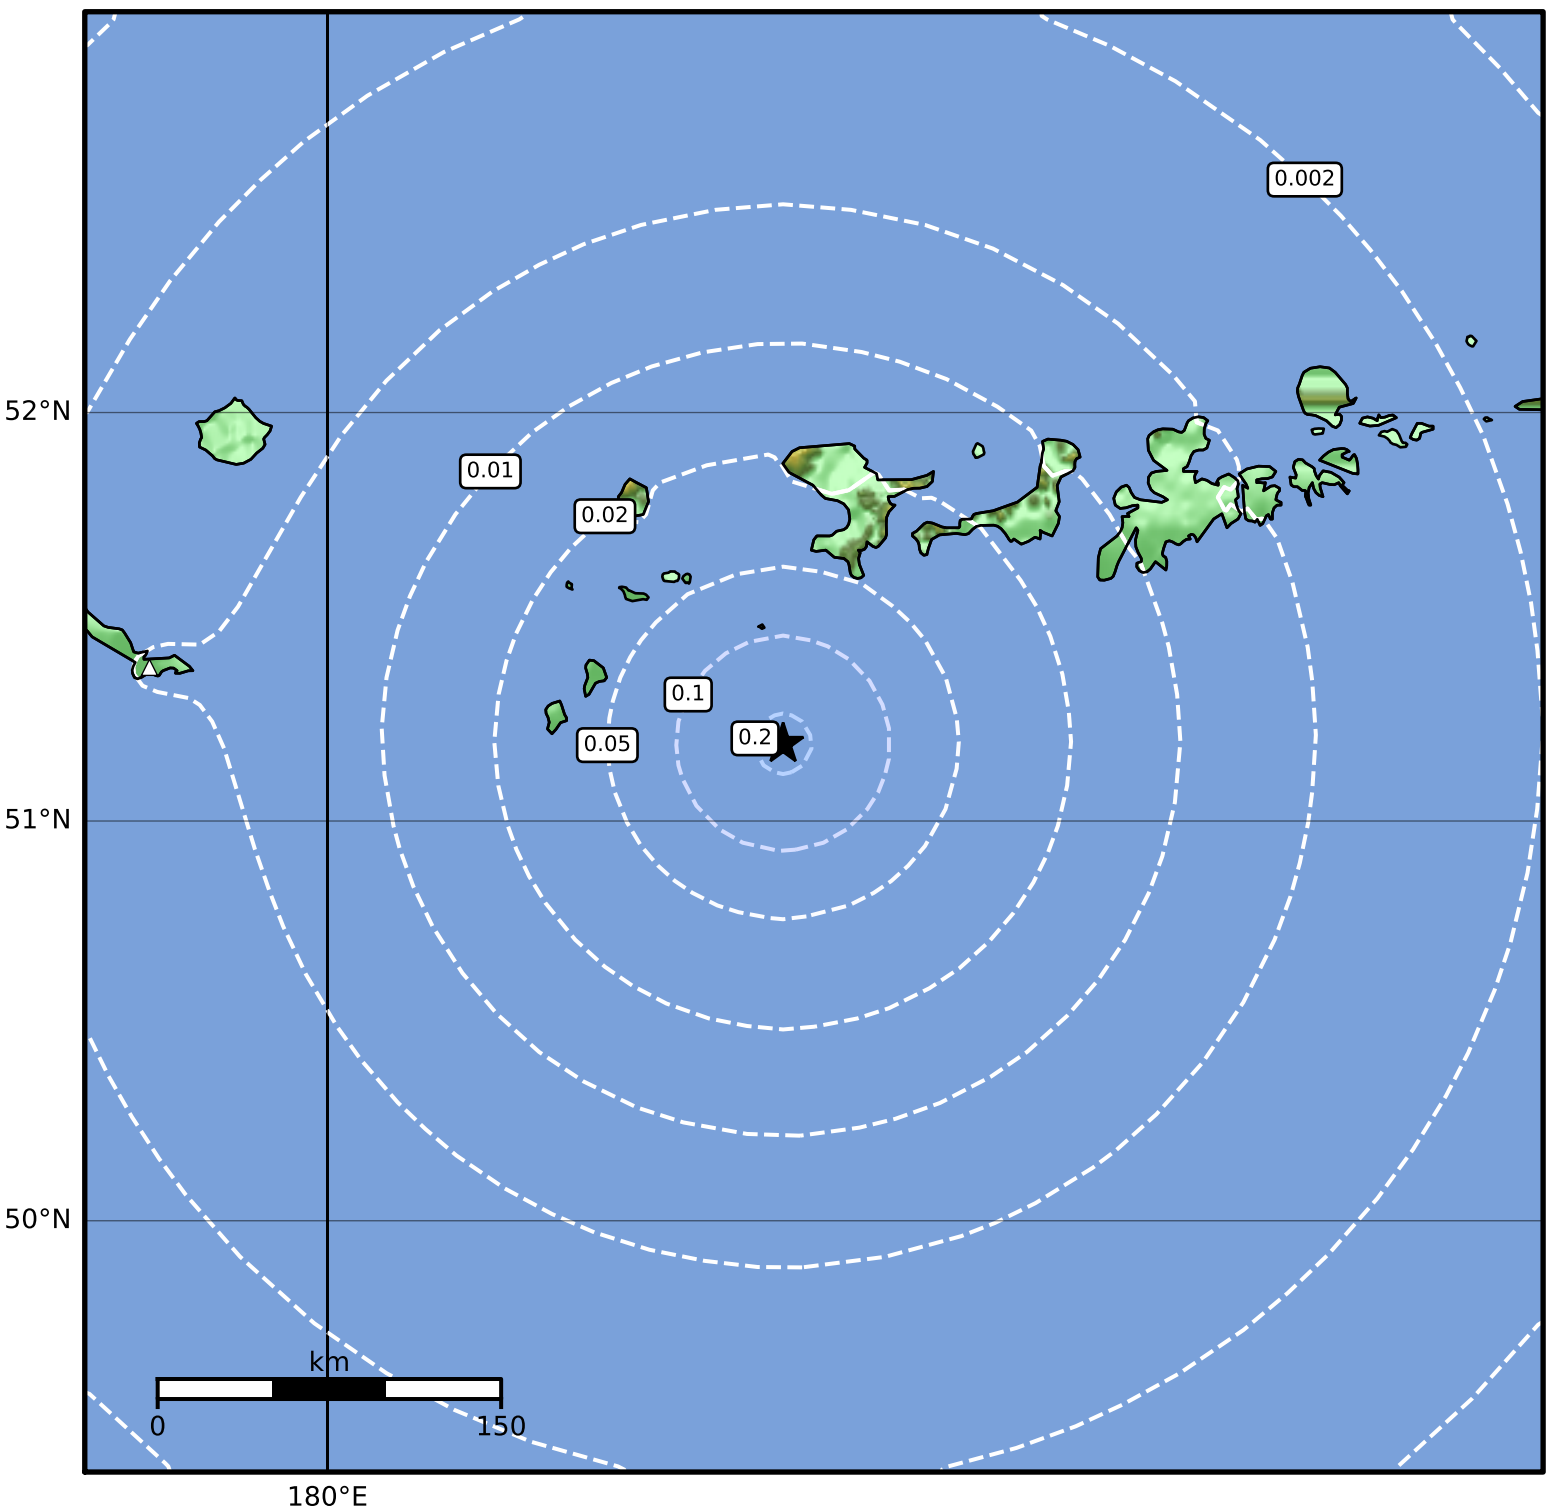

Peak Ground Acceleration Map Alaska Earthquake Center  
 ShakeMap: 132 km (82 miles) SW of Adak  
 Sep 06, 2023 07:04:16 UTC M3.7 N51.19 W178.21 Depth: 28.4km ID:ak023bfx0cas

PGA (%g)	0.1	0.2	0.5	1	2	5	10	20	50	100	200
----------	-----	-----	-----	---	---	---	----	----	----	-----	-----

Scale based on Worden et al. (2012)

Version 1: Processed 2023-09-06T07:06:27Z

△ Seismic Instrument ○ Reported Intensity

★ Epicenter