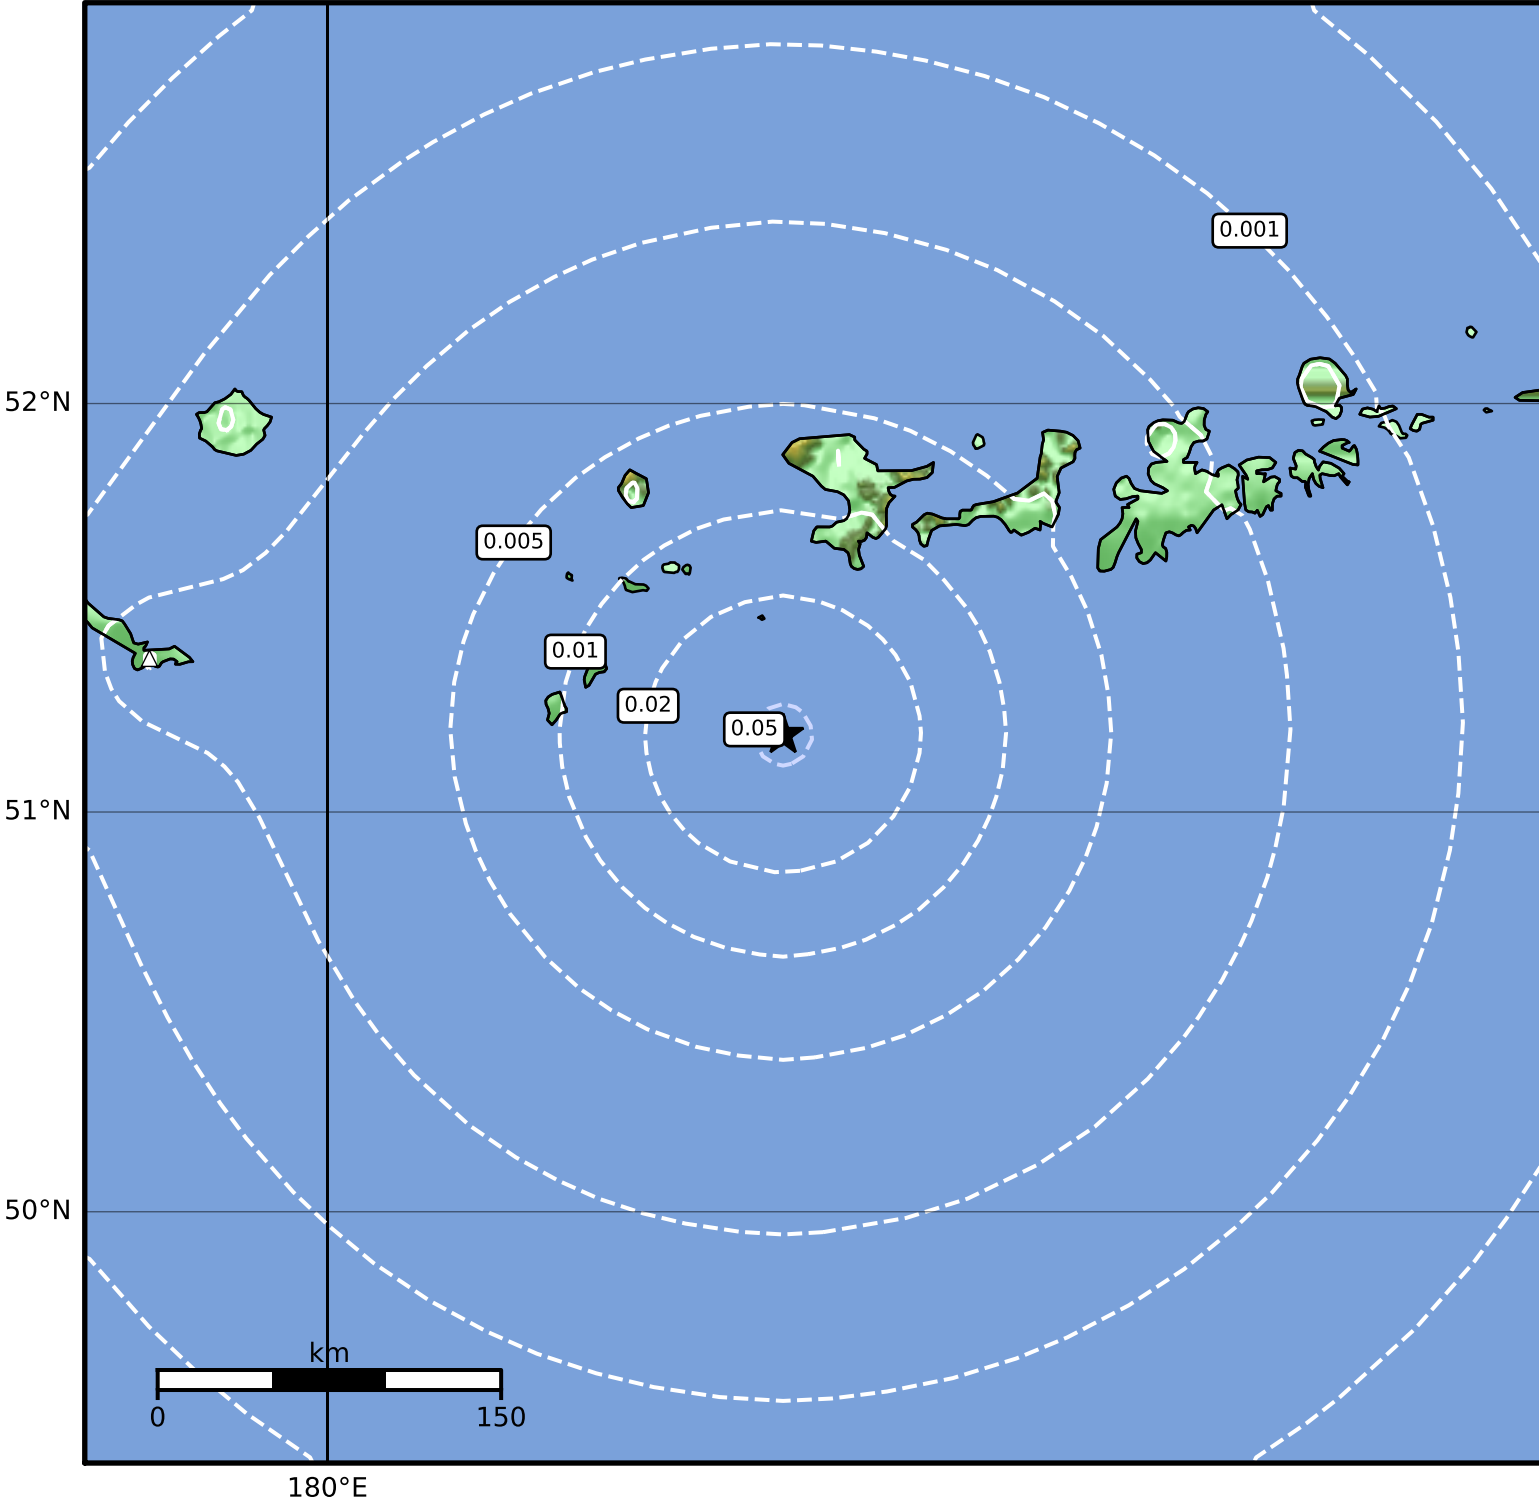

Peak Ground Velocity Map Alaska Earthquake Center
 ShakeMap: 132 km (82 miles) SW of Adak
 Sep 06, 2023 07:04:16 UTC M3.7 N51.19 W178.21 Depth: 28.4km ID:ak023bfx0cas

PGV (cm/s)	0.1	0.2	0.5	1	2	5	10	20	50	100	200
------------	-----	-----	-----	---	---	---	----	----	----	-----	-----

Scale based on Worden et al. (2012)

Version 1: Processed 2023-09-06T07:06:27Z

△ Seismic Instrument ○ Reported Intensity

★ Epicenter