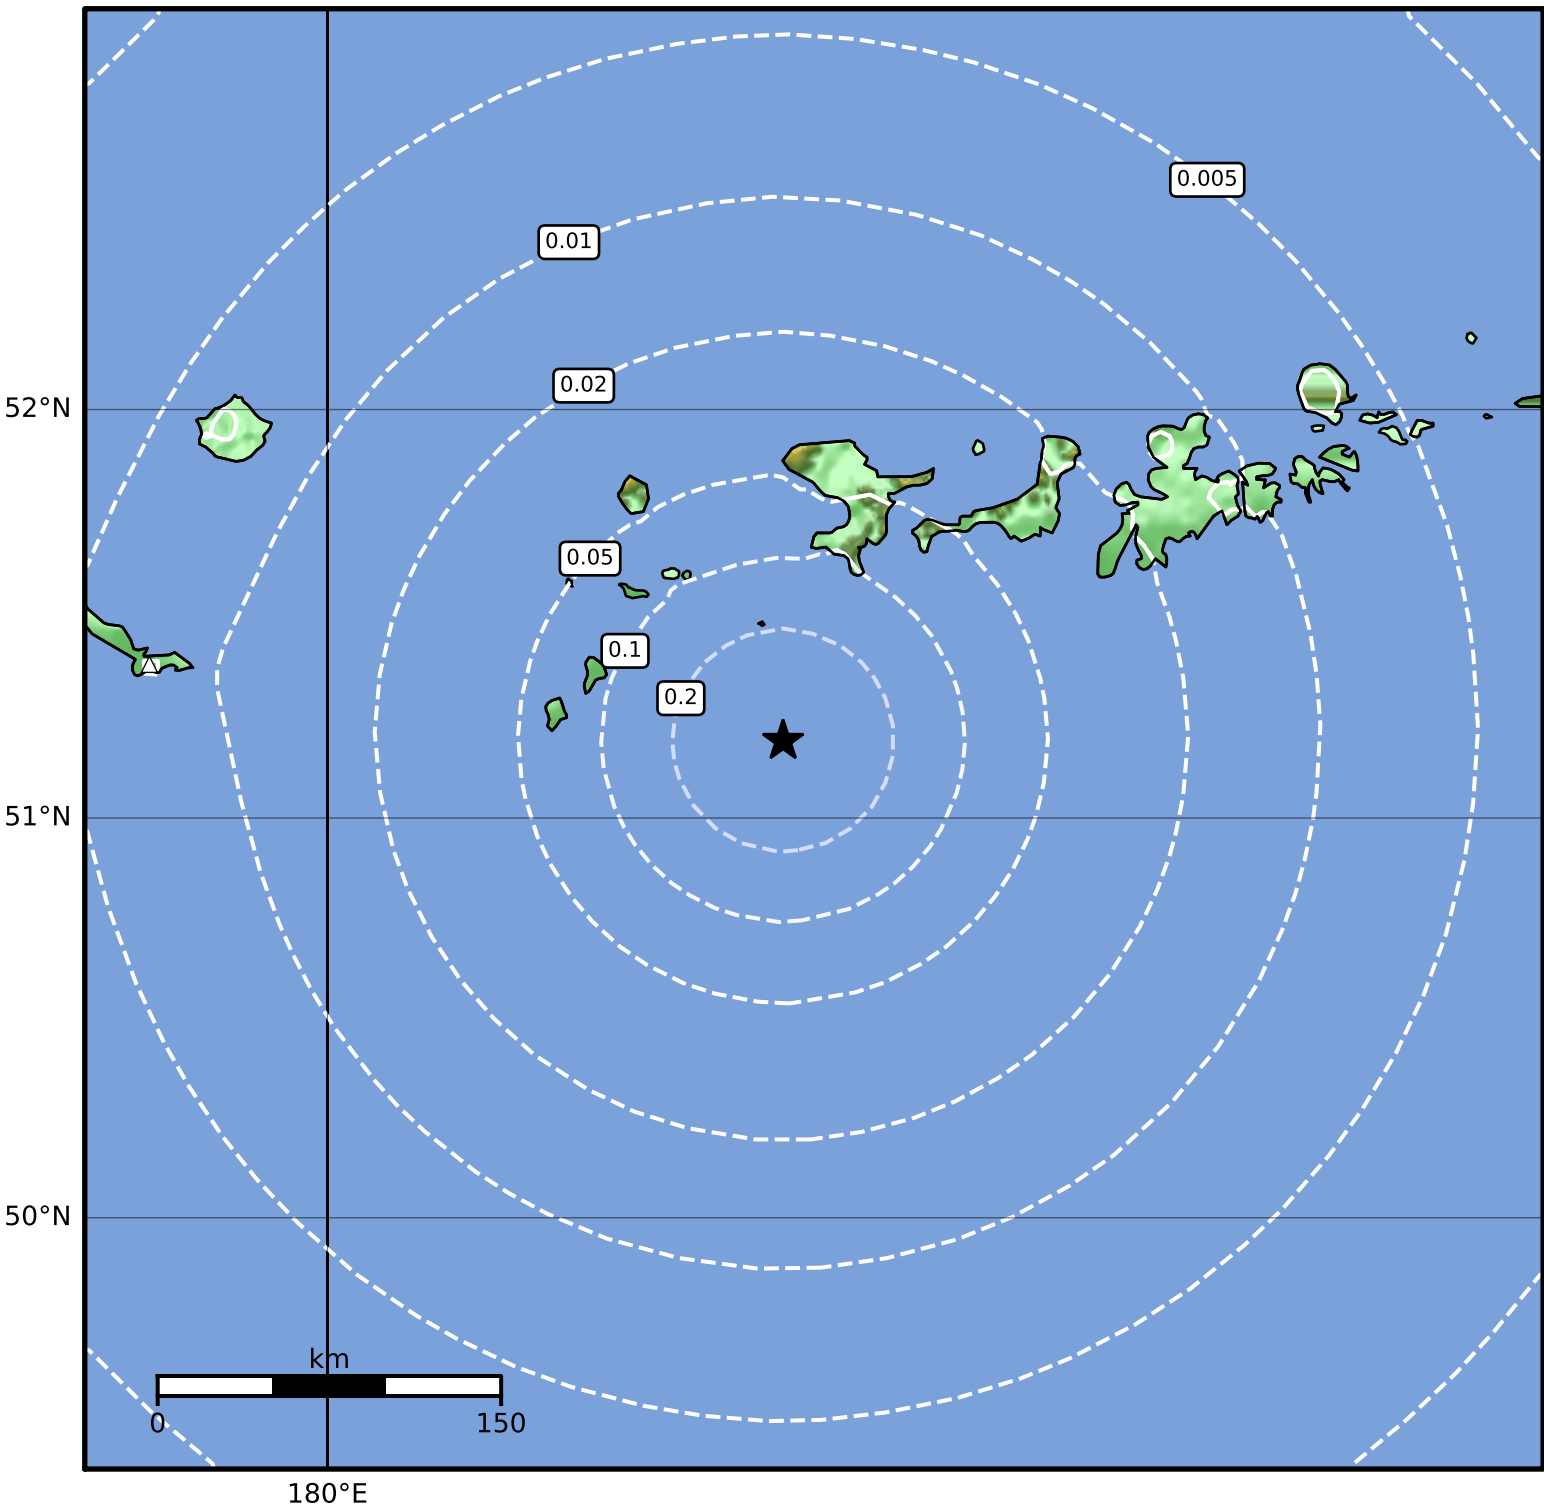

0.3 Second Peak Spectral Acceleration Map Alaska Earthquake Center
 ShakeMap: 132 km (82 miles) SW of Adak
 Sep 06, 2023 07:04:16 UTC M3.7 N51.19 W178.21 Depth: 28.4km ID:ak023bfx0cas

SA(0.3) (%g)	0.1	0.2	0.5	1	2	5	10	20	50	100	200
--------------	-----	-----	-----	---	---	---	----	----	----	-----	-----

Scale based on Worden et al. (2012)

Version 1: Processed 2023-09-06T07:06:27Z

△ Seismic Instrument ○ Reported Intensity

★ Epicenter