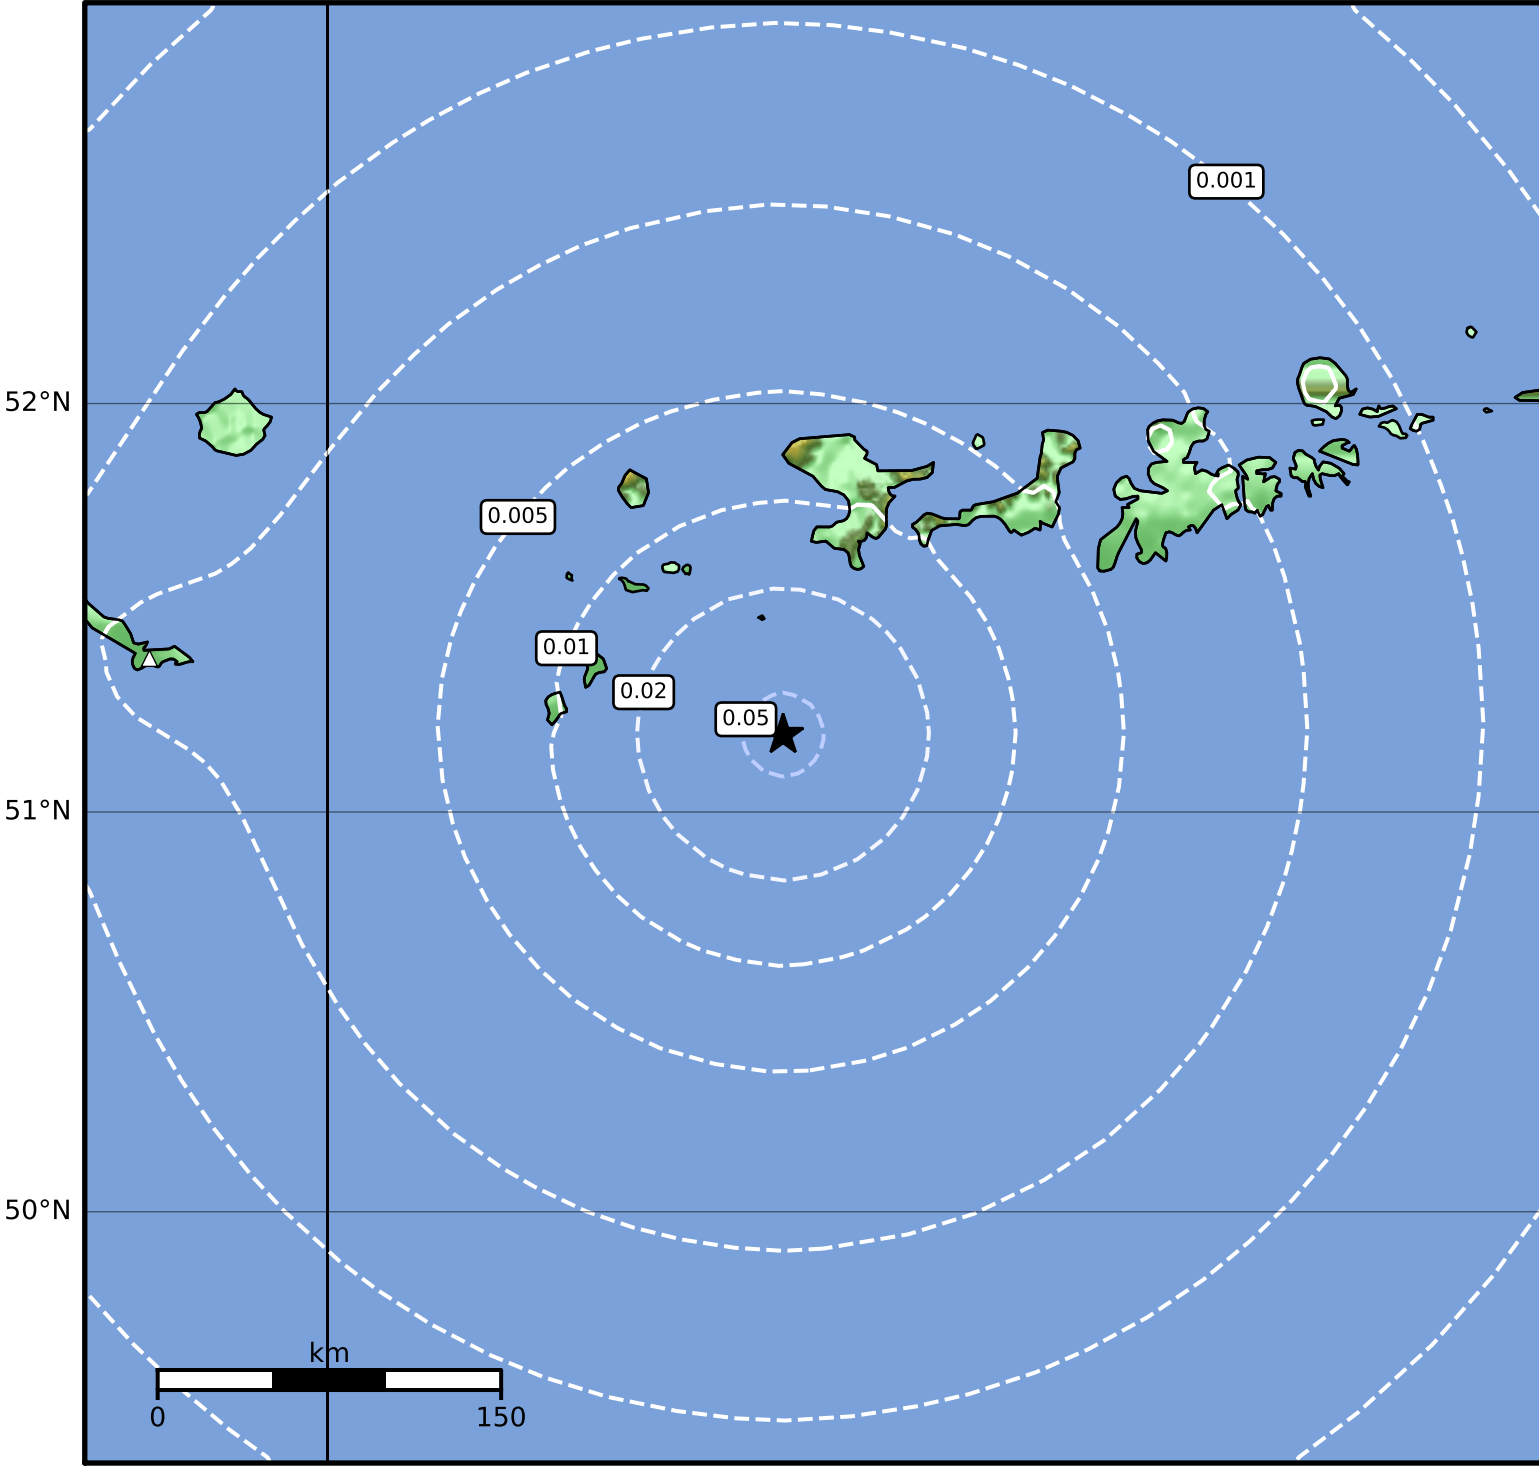

1.0 Second Peak Spectral Acceleration Map Alaska Earthquake Center  
 ShakeMap: 132 km (82 miles) SW of Adak  
 Sep 06, 2023 07:04:16 UTC M3.7 N51.19 W178.21 Depth: 28.4km ID:ak023bfx0cas

SA(1.0) (%g)	0.1	0.2	0.5	1	2	5	10	20	50	100	200
--------------	-----	-----	-----	---	---	---	----	----	----	-----	-----

Scale based on Worden et al. (2012)

Version 1: Processed 2023-09-06T07:06:27Z

△ Seismic Instrument ○ Reported Intensity

★ Epicenter