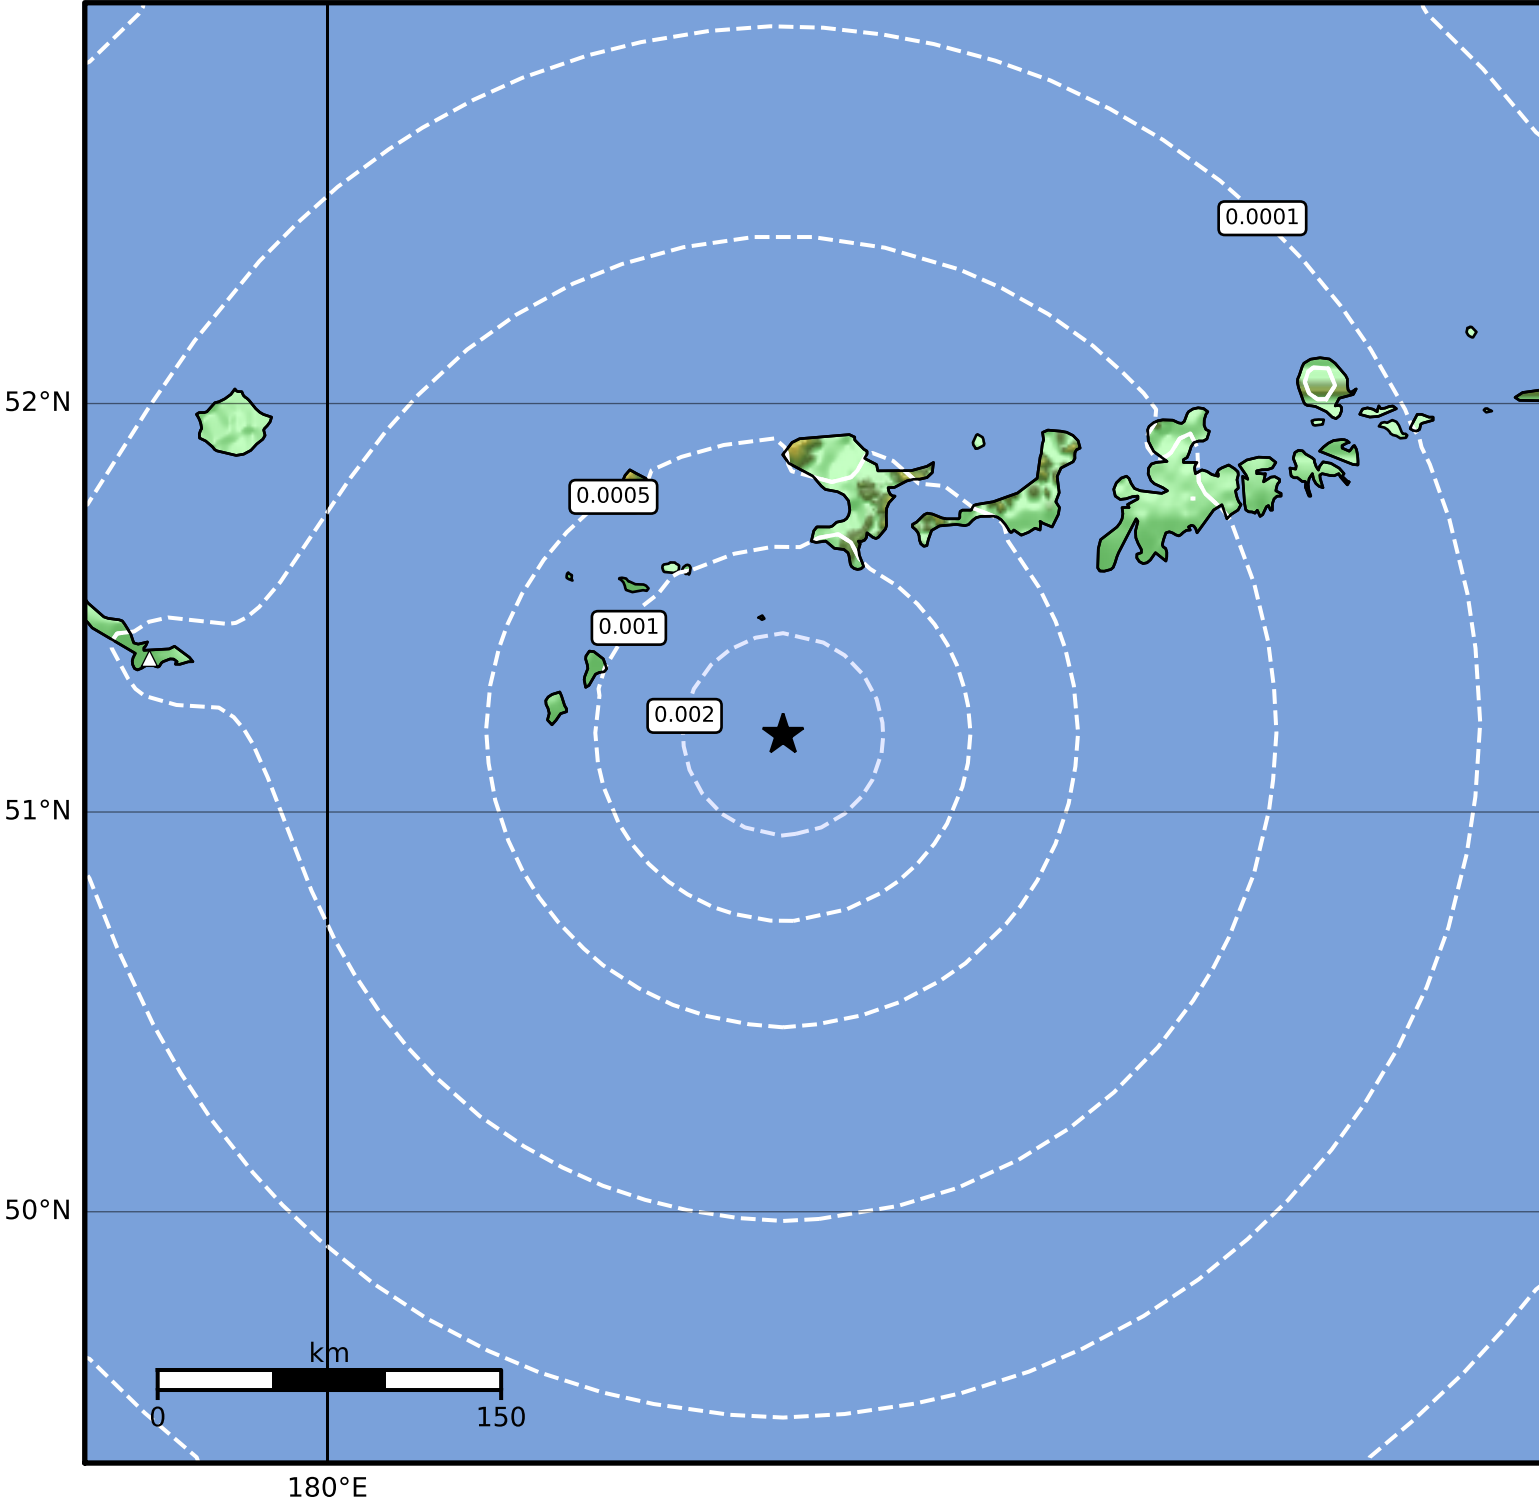

3.0 Second Peak Spectral Acceleration Map Alaska Earthquake Center  
ShakeMap: 132 km (82 miles) SW of Adak  
Sep 06, 2023 07:04:16 UTC M3.7 N51.19 W178.21 Depth: 28.4km ID:ak023bfx0cas

SA(3.0) (%g)	0.1	0.2	0.5	1	2	5	10	20	50
--------------	-----	-----	-----	---	---	---	----	----	----

Scale based on Worden et al. (2012)

Version 1: Processed 2023-09-06T07:06:27Z

△ Seismic Instrument ○ Reported Intensity

★ Epicenter