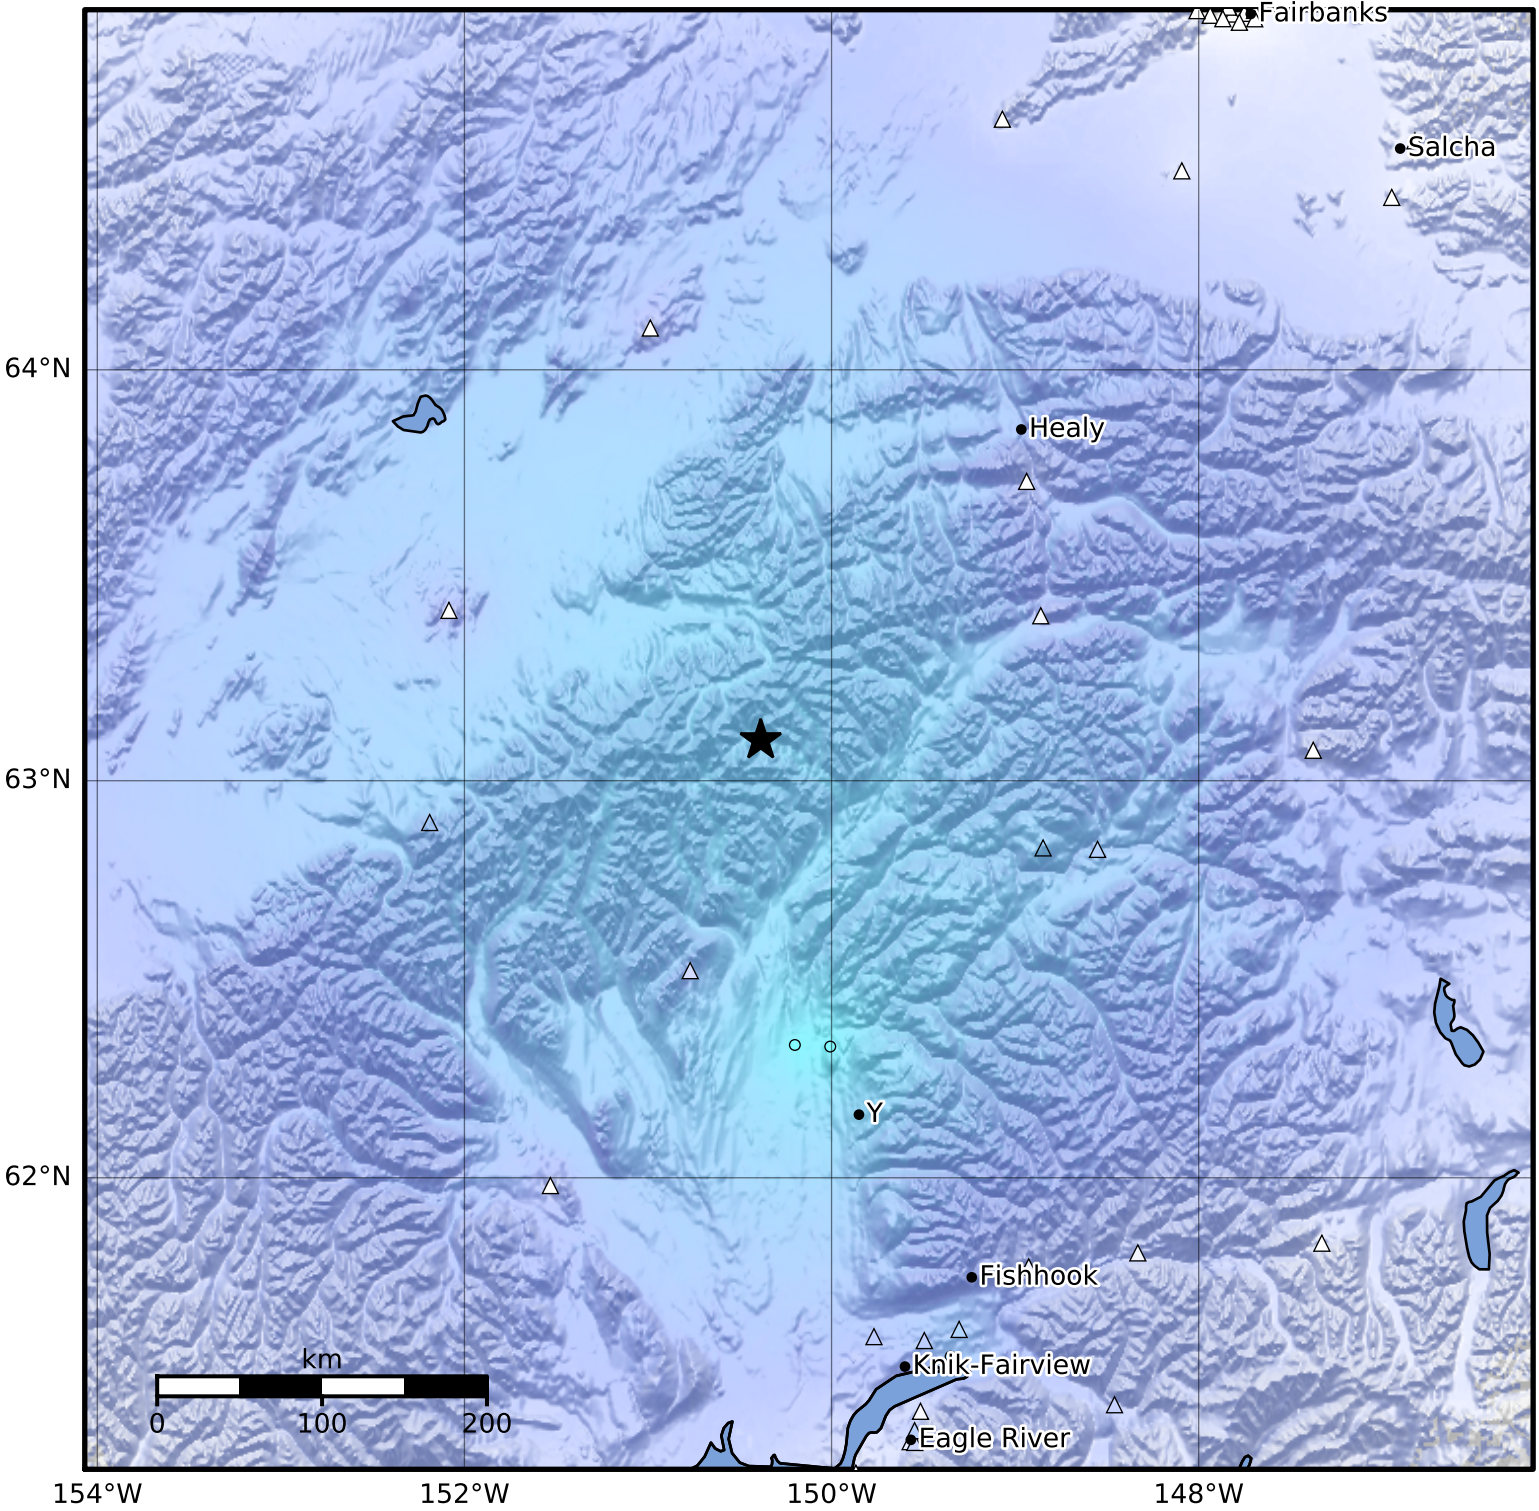

Macroseismic Intensity Map Alaska Earthquake Center
 ShakeMap: 55 km (34 miles) SSE of Kantishna
 Sep 08, 2023 16:27:21 UTC M4.3 N63.10 W150.39 Depth: 106.3km ID:ak023bjdkvln

SHAKING	Not felt	Weak	Light	Moderate	Strong	Very strong	Severe	Violent	Extreme
DAMAGE	None	None	None	Very light	Light	Moderate	Moderate/heavy	Heavy	Very heavy
PGA(%g)	<0.0464	0.297	2.76	6.2	11.5	21.5	40.1	74.7	>139
PGV(cm/s)	<0.0215	0.135	1.41	4.65	9.64	20	41.4	85.8	>178
INTENSITY	I	II-III	IV	V	VI	VII	VIII	IX	X+

Scale based on Worden et al. (2012)

Version 2: Processed 2023-09-08T16:51:53Z

△ Seismic Instrument ○ Reported Intensity

★ Epicenter