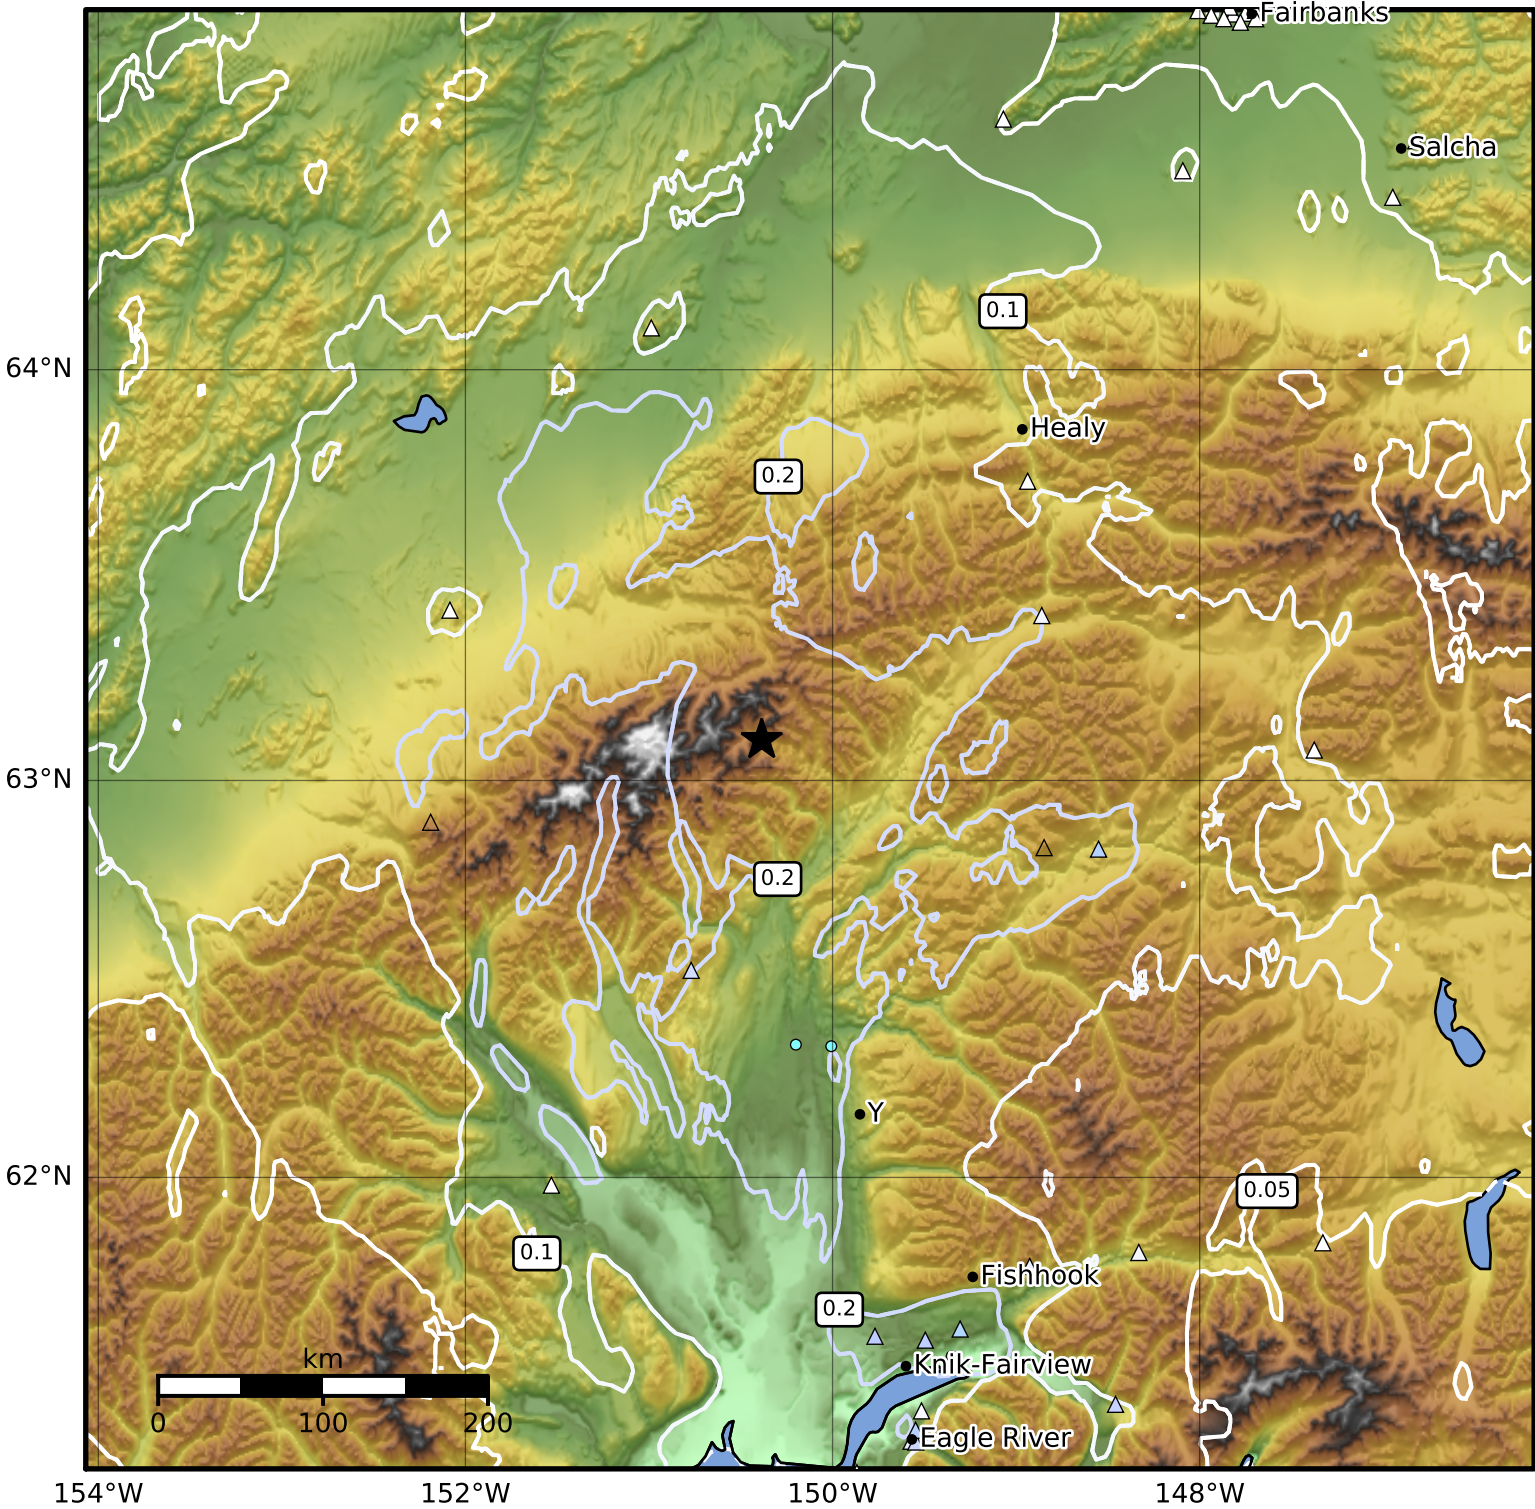

0.3 Second Peak Spectral Acceleration Map Alaska Earthquake Center
 ShakeMap: 55 km (34 miles) SSE of Kantishna
 Sep 08, 2023 16:27:21 UTC M4.3 N63.10 W150.39 Depth: 106.3km ID:ak023bjdkvln

SA(0.3) (%g)	0.1	0.2	0.5	1	2	5	10	20	50	100	200
--------------	-----	-----	-----	---	---	---	----	----	----	-----	-----

Scale based on Worden et al. (2012)

Version 2: Processed 2023-09-08T16:51:53Z

△ Seismic Instrument ○ Reported Intensity

★ Epicenter