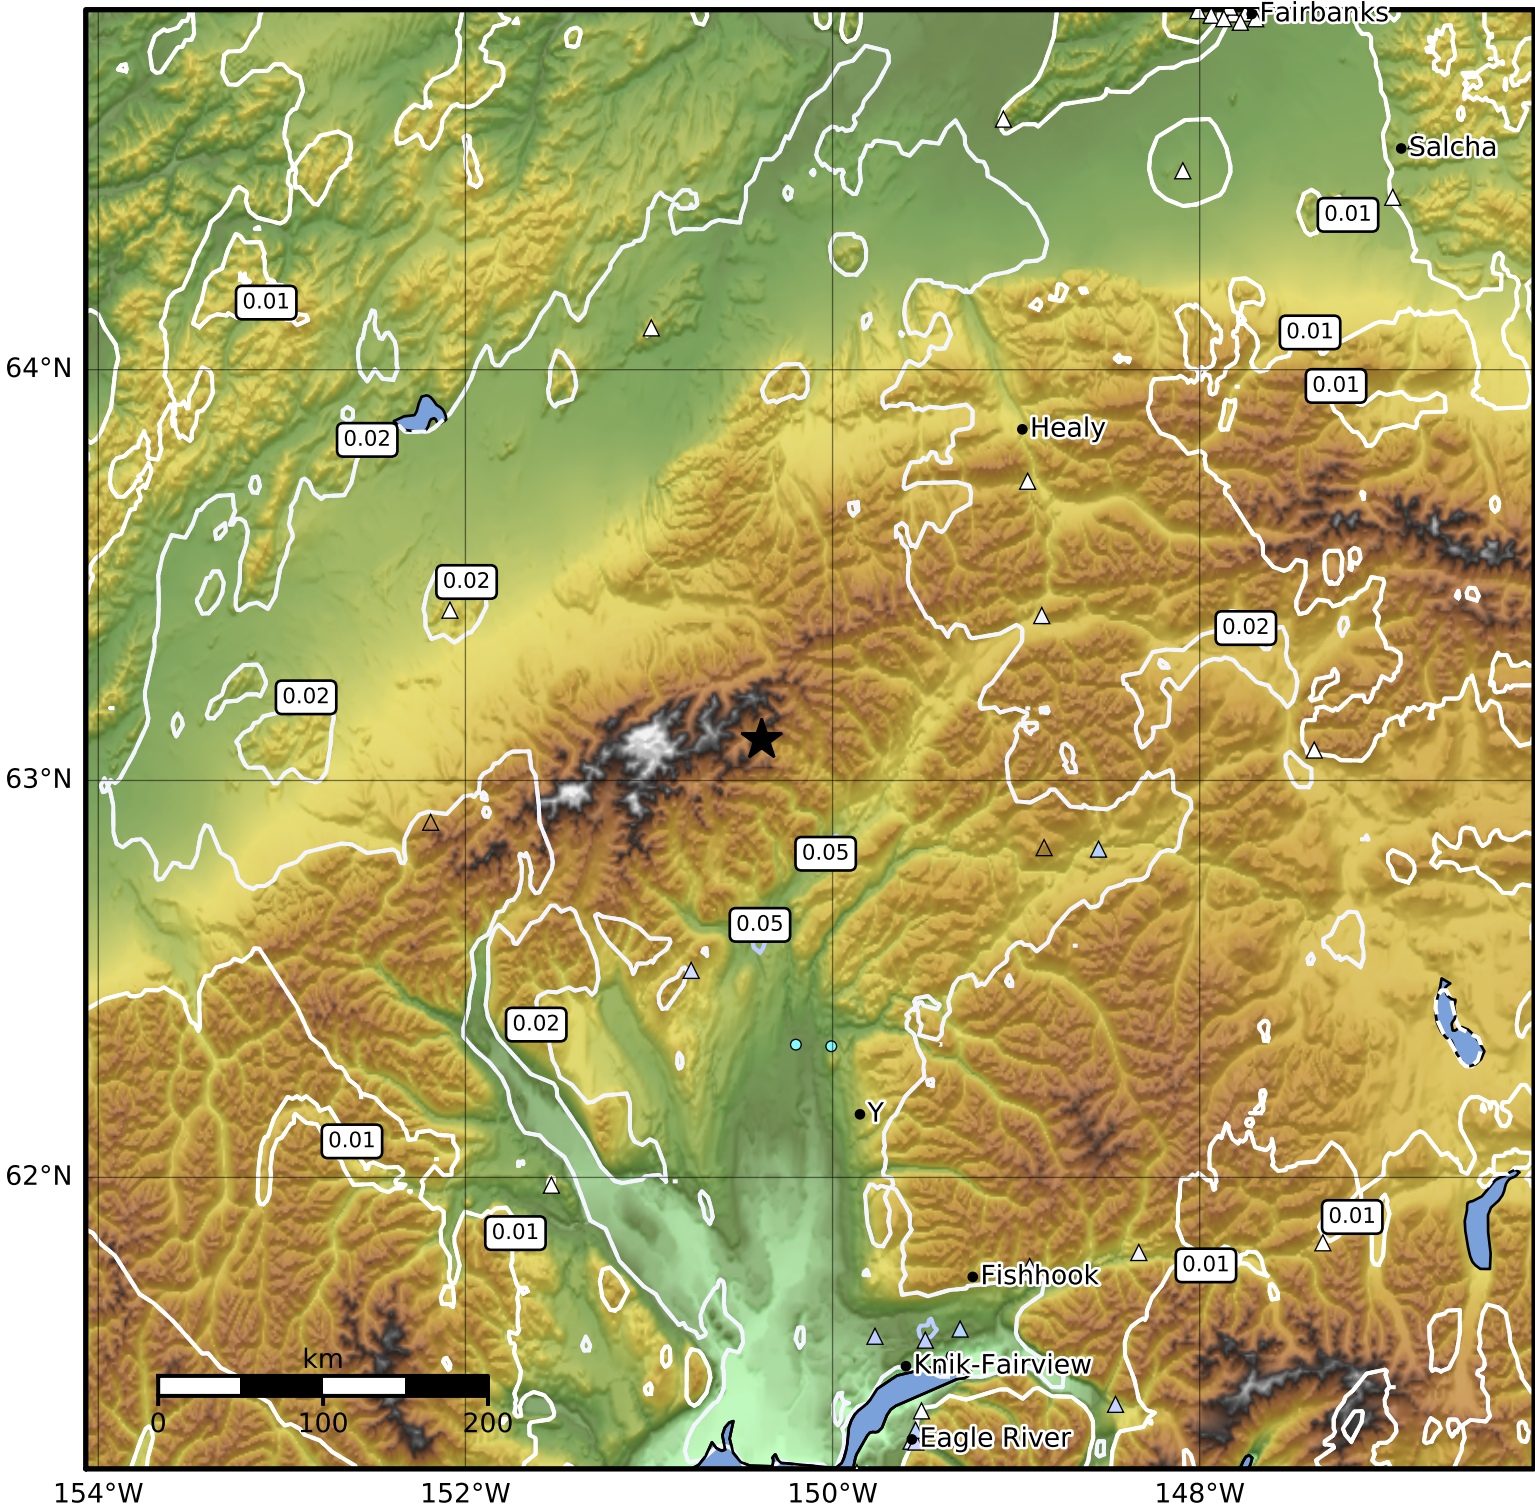

1.0 Second Peak Spectral Acceleration Map Alaska Earthquake Center
 ShakeMap: 55 km (34 miles) SSE of Kantishna
 Sep 08, 2023 16:27:21 UTC M4.3 N63.10 W150.39 Depth: 106.3km ID:ak023bjdkvln

SA(1.0) (%g)	0.1	0.2	0.5	1	2	5	10	20	50	100	200
--------------	-----	-----	-----	---	---	---	----	----	----	-----	-----

Scale based on Worden et al. (2012)

Version 2: Processed 2023-09-08T16:51:53Z

△ Seismic Instrument ○ Reported Intensity

★ Epicenter