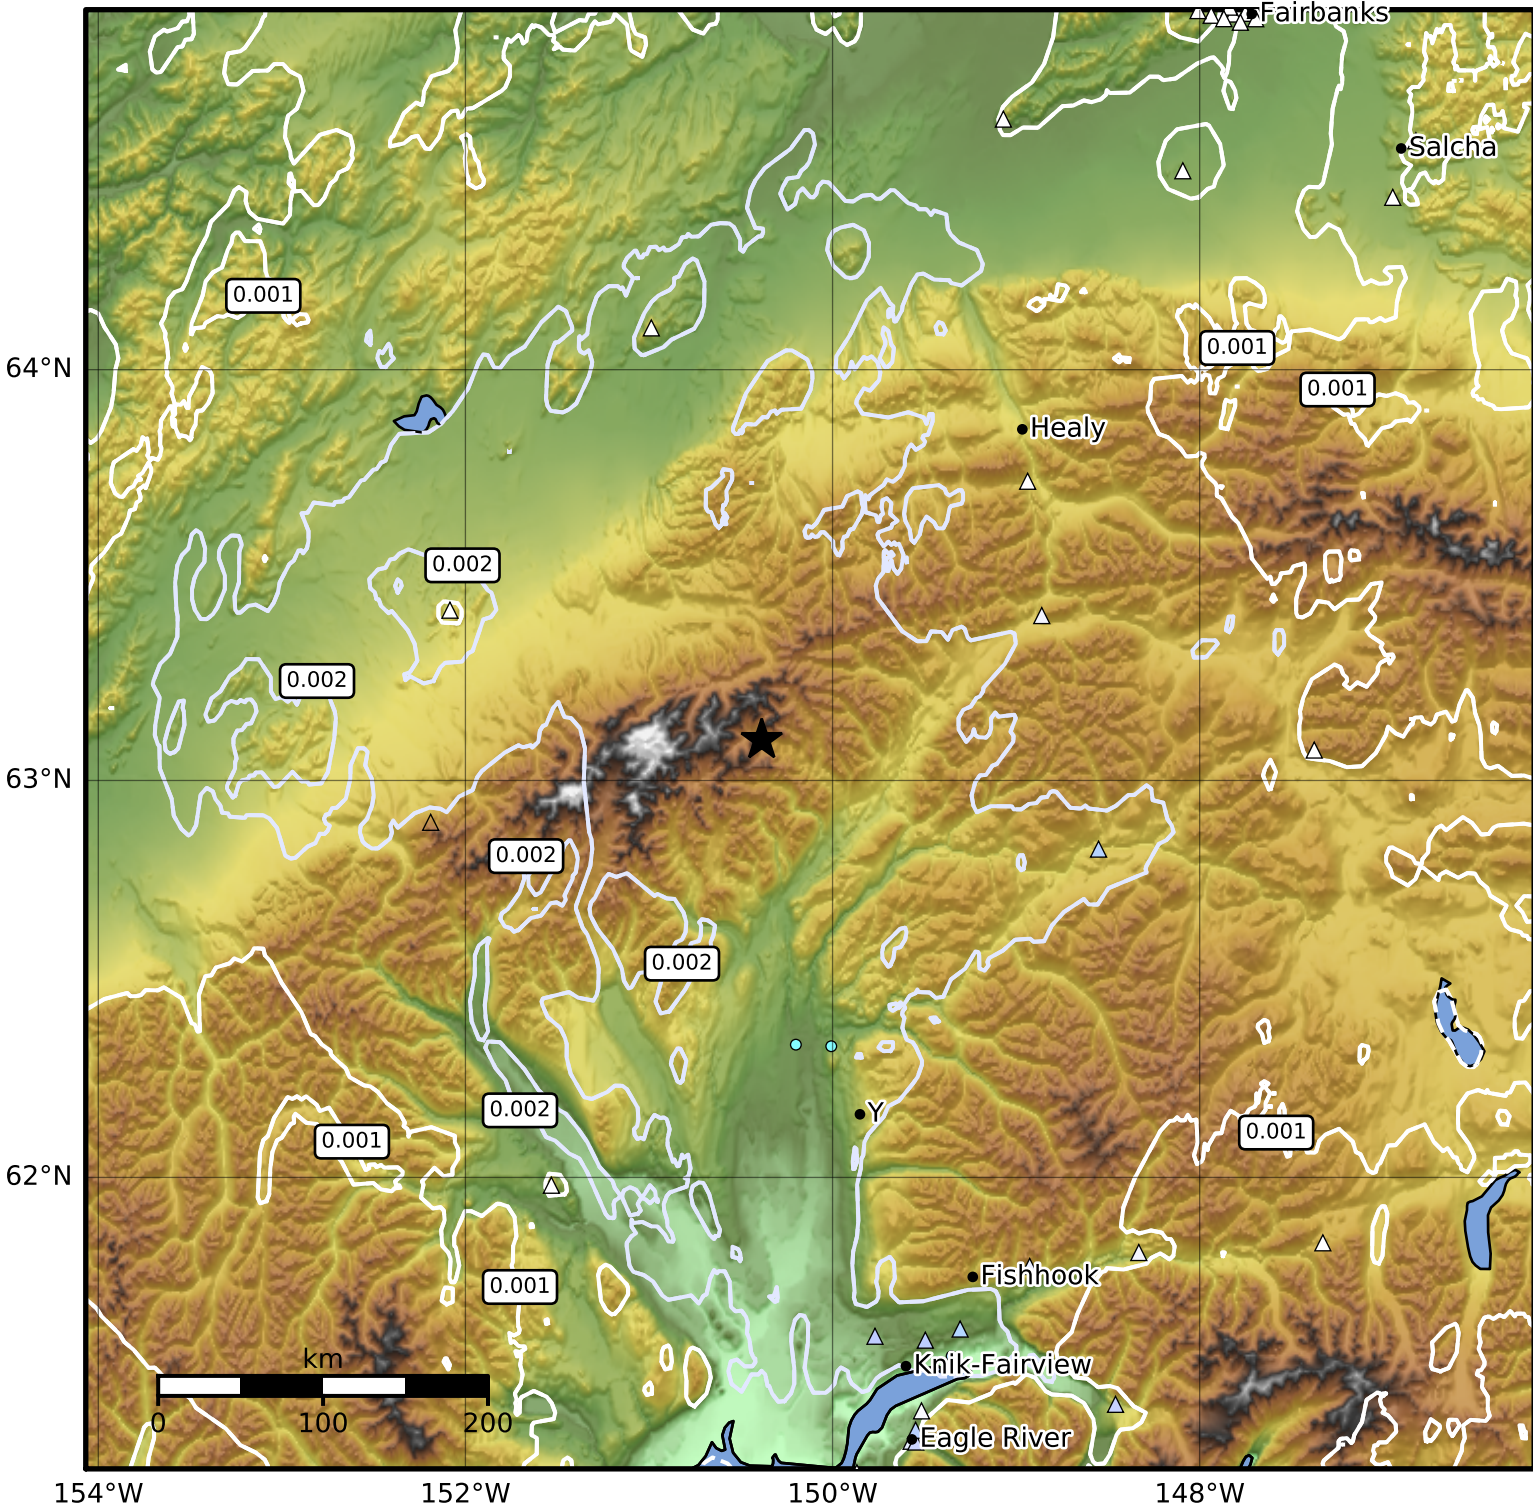

3.0 Second Peak Spectral Acceleration Map Alaska Earthquake Center
 ShakeMap: 55 km (34 miles) SSE of Kantishna
 Sep 08, 2023 16:27:21 UTC M4.3 N63.10 W150.39 Depth: 106.3km ID:ak023bjdkvln

Scale based on Worden et al. (2012)

Version 2: Processed 2023-09-08T16:51:53Z

△ Seismic Instrument ○ Reported Intensity

★ Epicenter