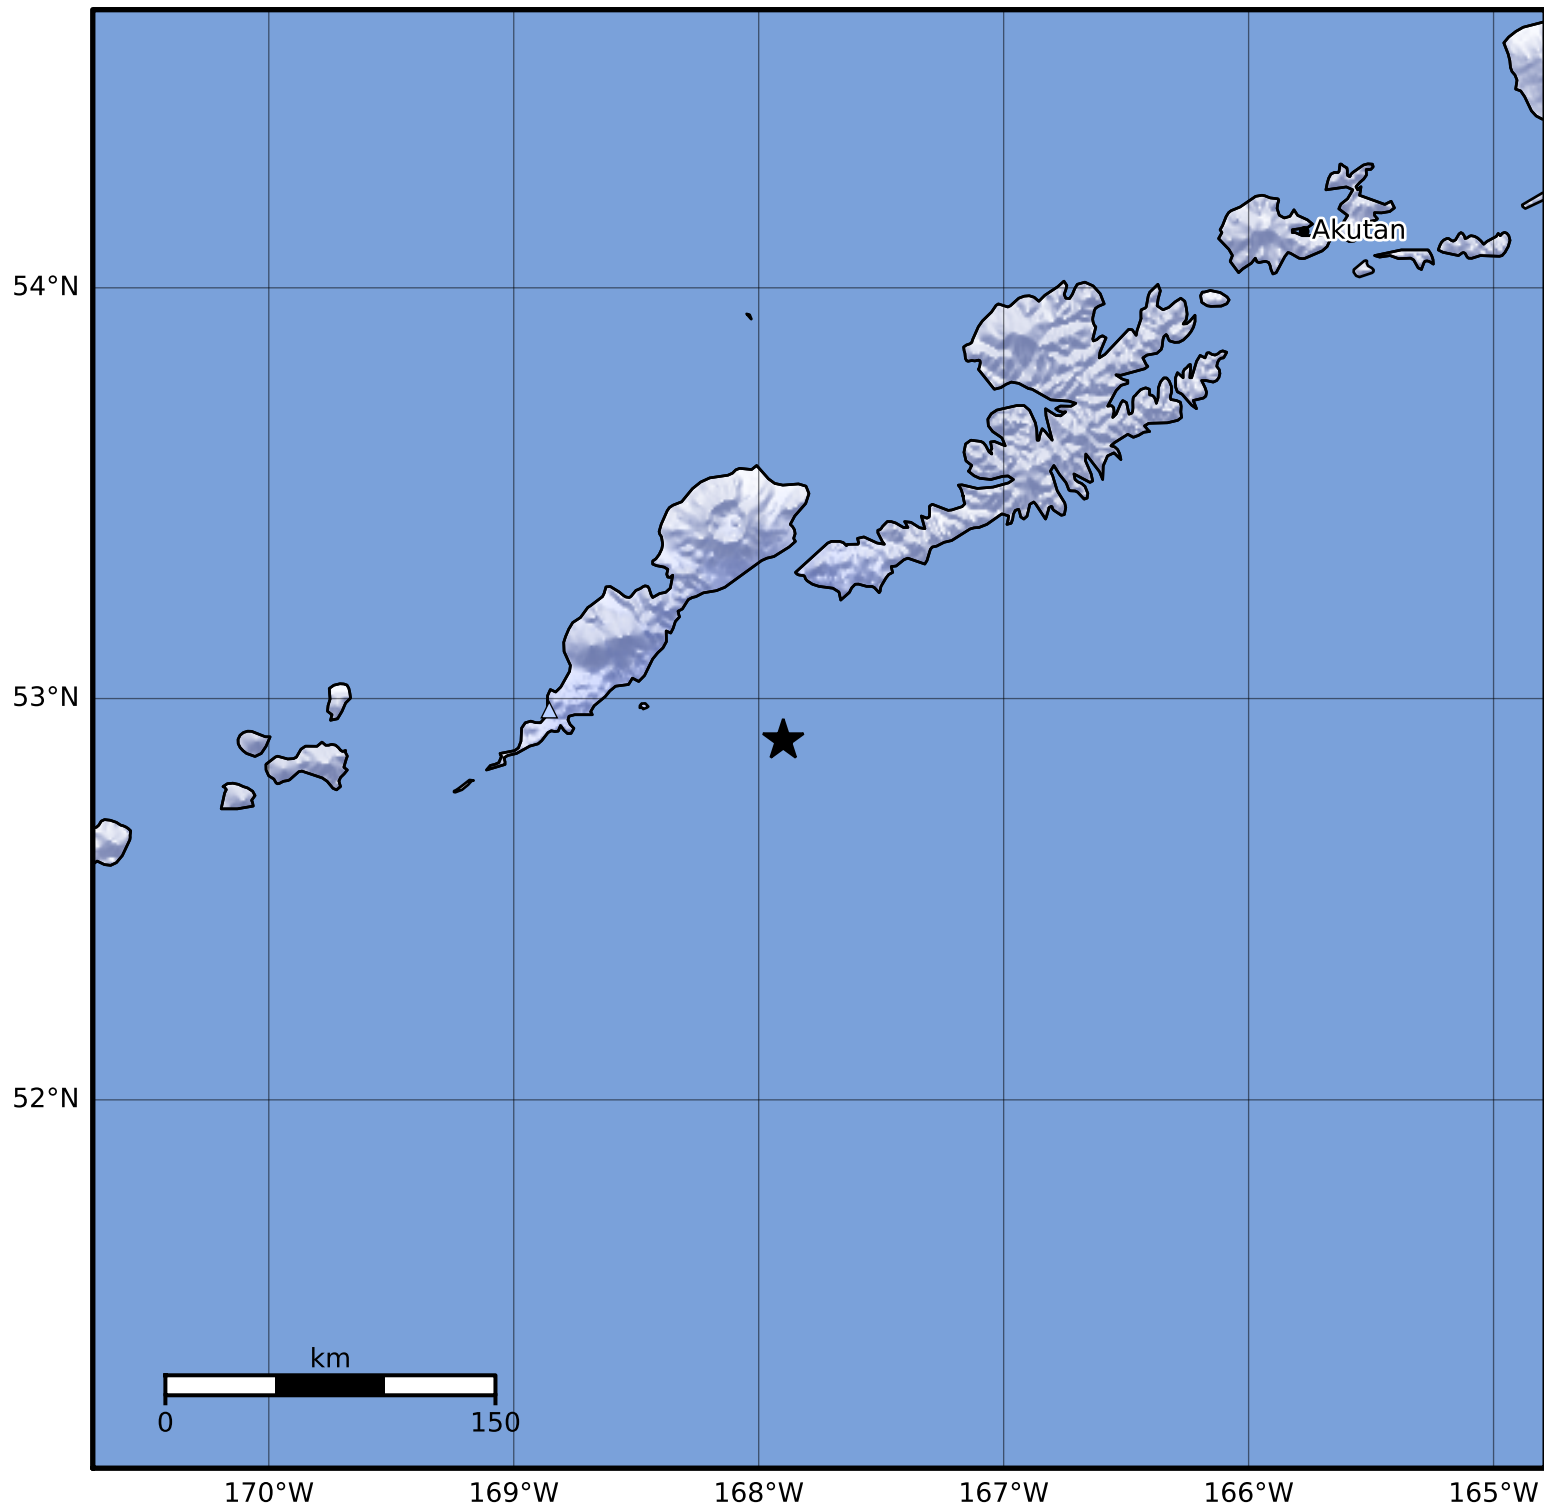

Macroseismic Intensity Map Alaska Earthquake Center
 ShakeMap: 65 km (40 miles) E of Nikolski
 Sep 08, 2023 22:15:05 UTC M3.8 N52.90 W167.90 Depth: 25.2km ID:ak023bjh2vhu

SHAKING	Not felt	Weak	Light	Moderate	Strong	Very strong	Severe	Violent	Extreme
DAMAGE	None	None	None	Very light	Light	Moderate	Moderate/heavy	Heavy	Very heavy
PGA(%g)	<0.0464	0.297	2.76	6.2	11.5	21.5	40.1	74.7	>139
PGV(cm/s)	<0.0215	0.135	1.41	4.65	9.64	20	41.4	85.8	>178
INTENSITY	I	II-III	IV	V	VI	VII	VIII	IX	X+

Scale based on Worden et al. (2012)

Version 2: Processed 2023-09-09T03:43:24Z

△ Seismic Instrument ○ Reported Intensity

★ Epicenter