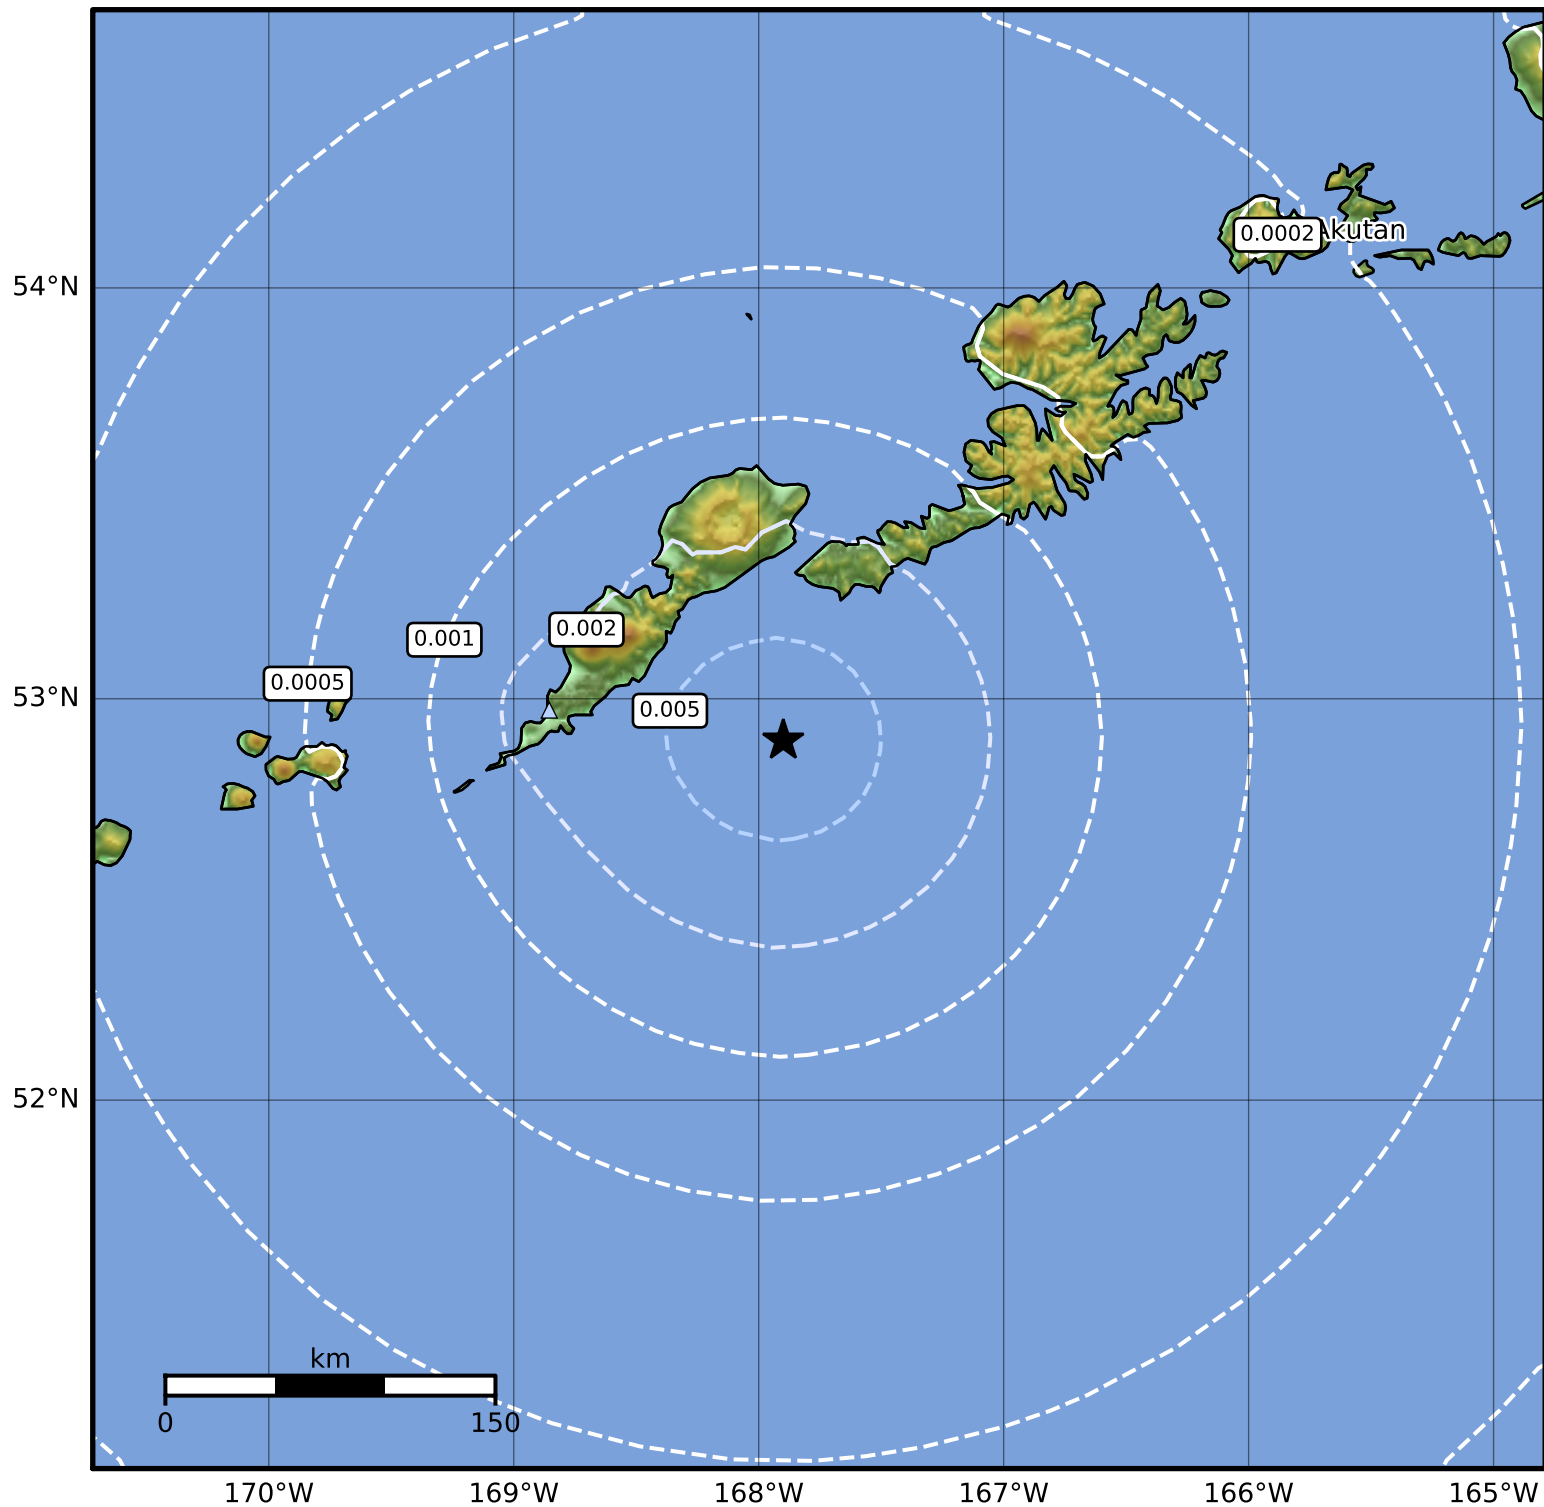

3.0 Second Peak Spectral Acceleration Map Alaska Earthquake Center  
 ShakeMap: 65 km (40 miles) E of Nikolski  
 Sep 08, 2023 22:15:05 UTC M3.8 N52.90 W167.90 Depth: 25.2km ID:ak023bjh2vhu

Scale based on Worden et al. (2012)

Version 2: Processed 2023-09-09T03:43:24Z

△ Seismic Instrument ○ Reported Intensity

★ Epicenter