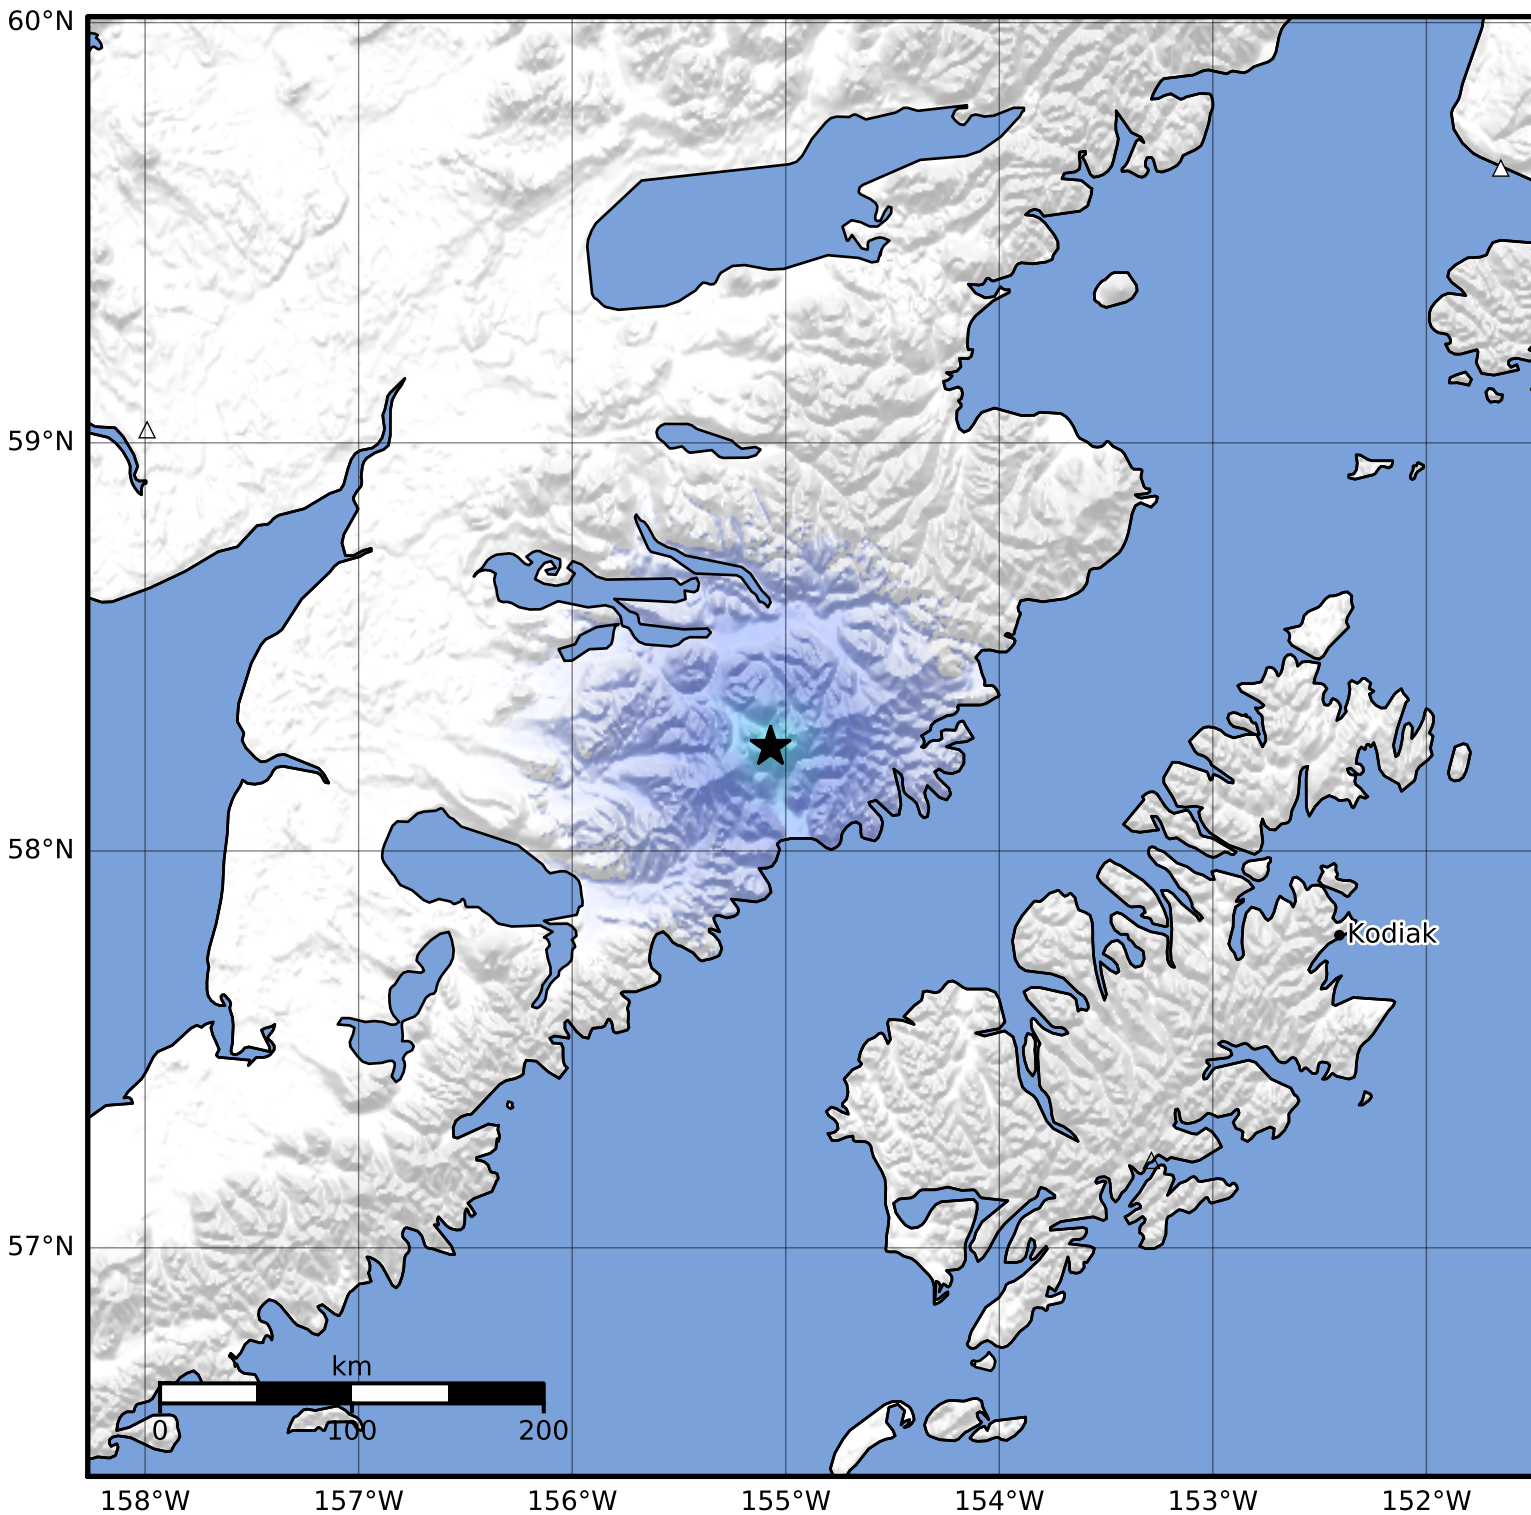

Macroseismic Intensity Map Alaska Earthquake Center
 ShakeMap: 85 km (53 miles) NNW of Karluk
 Sep 08, 2023 23:35:04 UTC M3.5 N58.26 W155.07 Depth: 1.1km ID:ak023bjhsl5l

SHAKING	Not felt	Weak	Light	Moderate	Strong	Very strong	Severe	Violent	Extreme
DAMAGE	None	None	None	Very light	Light	Moderate	Moderate/heavy	Heavy	Very heavy
PGA(%g)	<0.0464	0.297	2.76	6.2	11.5	21.5	40.1	74.7	>139
PGV(cm/s)	<0.0215	0.135	1.41	4.65	9.64	20	41.4	85.8	>178
INTENSITY	I	II-III	IV	V	VI	VII	VIII	IX	X+

Scale based on Worden et al. (2012)

Version 1: Processed 2023-09-08T23:39:21Z

△ Seismic Instrument ○ Reported Intensity

★ Epicenter