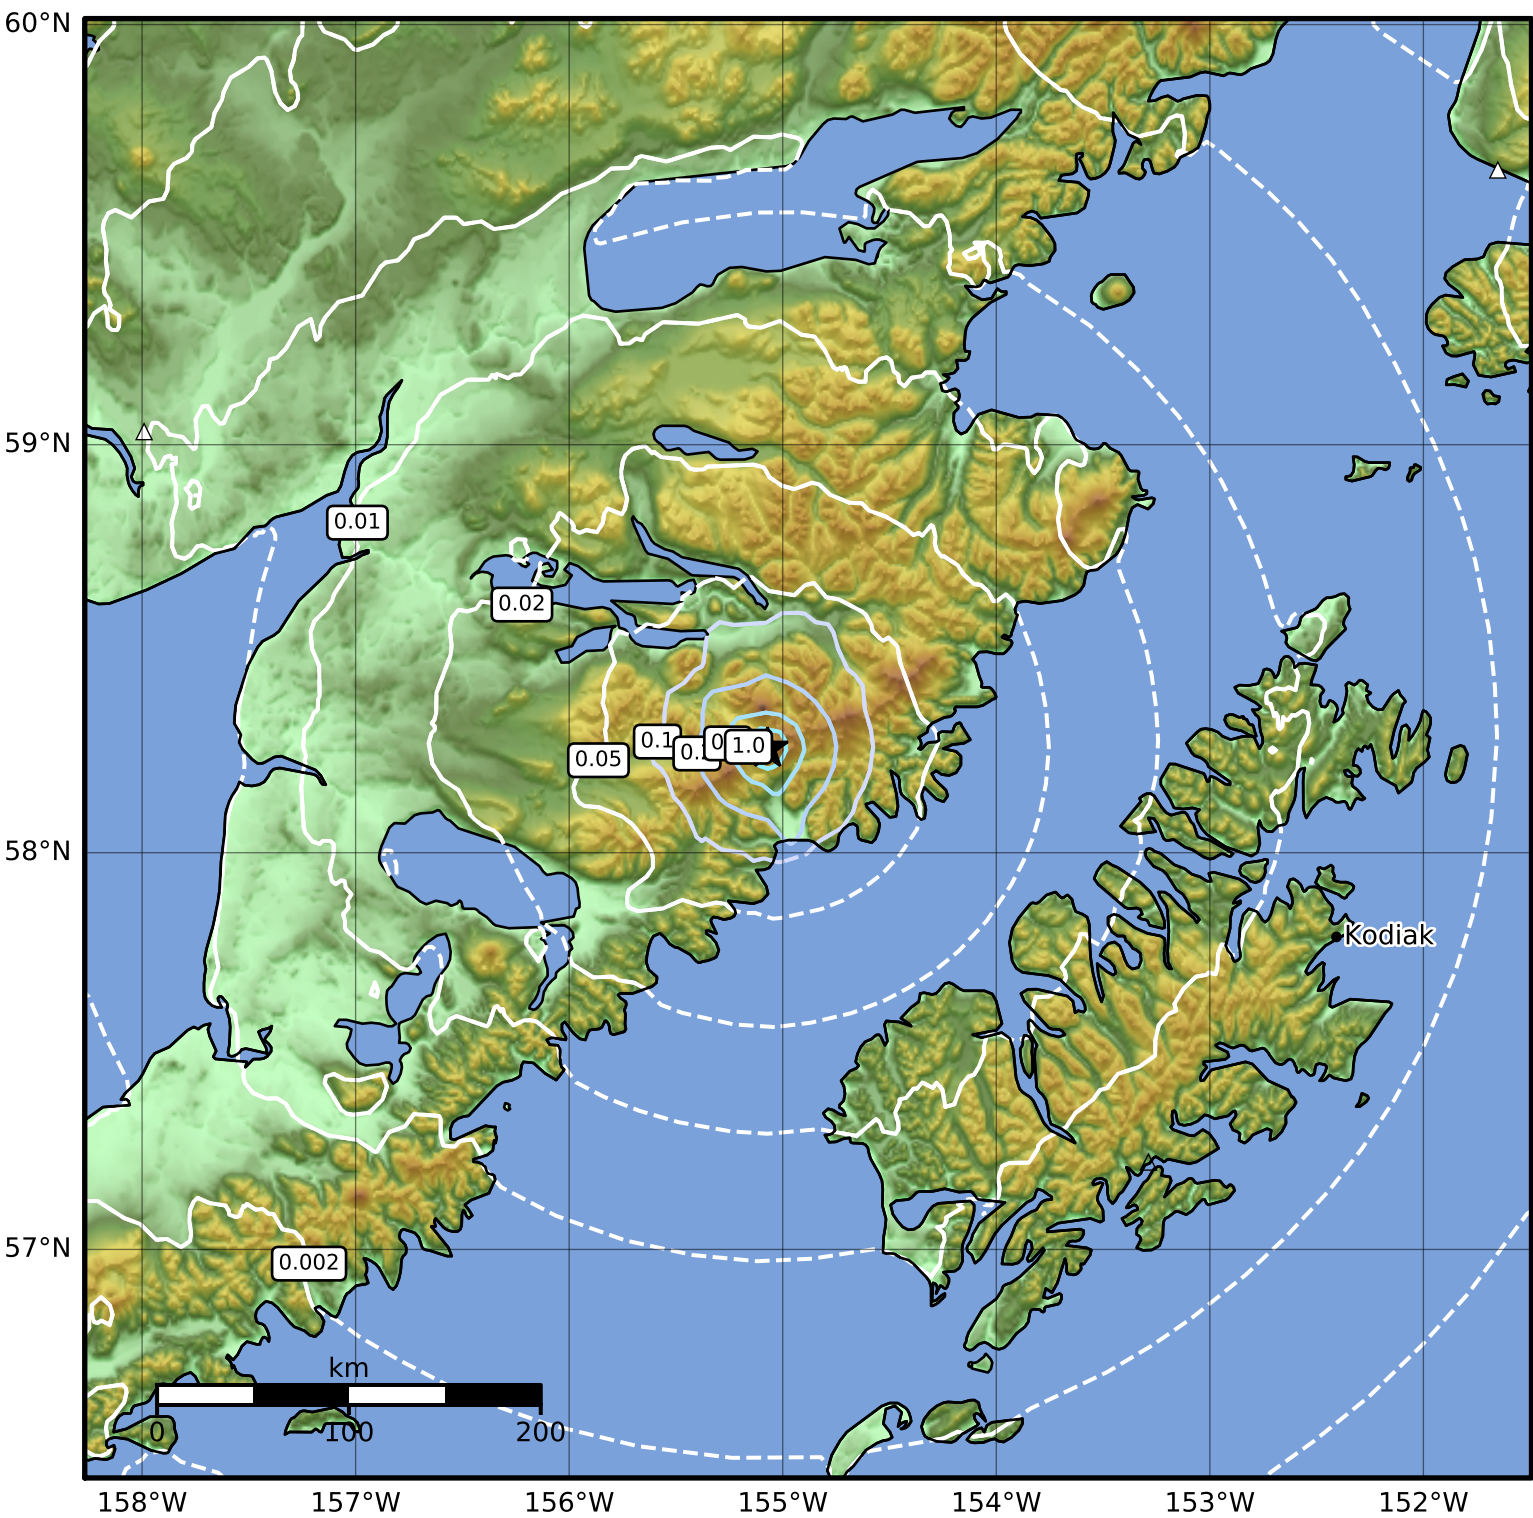

Peak Ground Acceleration Map Alaska Earthquake Center
 ShakeMap: 85 km (53 miles) NNW of Karluk
 Sep 08, 2023 23:35:04 UTC M3.5 N58.26 W155.07 Depth: 1.1km ID:ak023bjhs151

PGA (%g)	0.1	0.2	0.5	1	2	5	10	20	50	100	200
----------	-----	-----	-----	---	---	---	----	----	----	-----	-----

Scale based on Worden et al. (2012)

Version 1: Processed 2023-09-08T23:39:21Z

△ Seismic Instrument ○ Reported Intensity ★ Epicenter