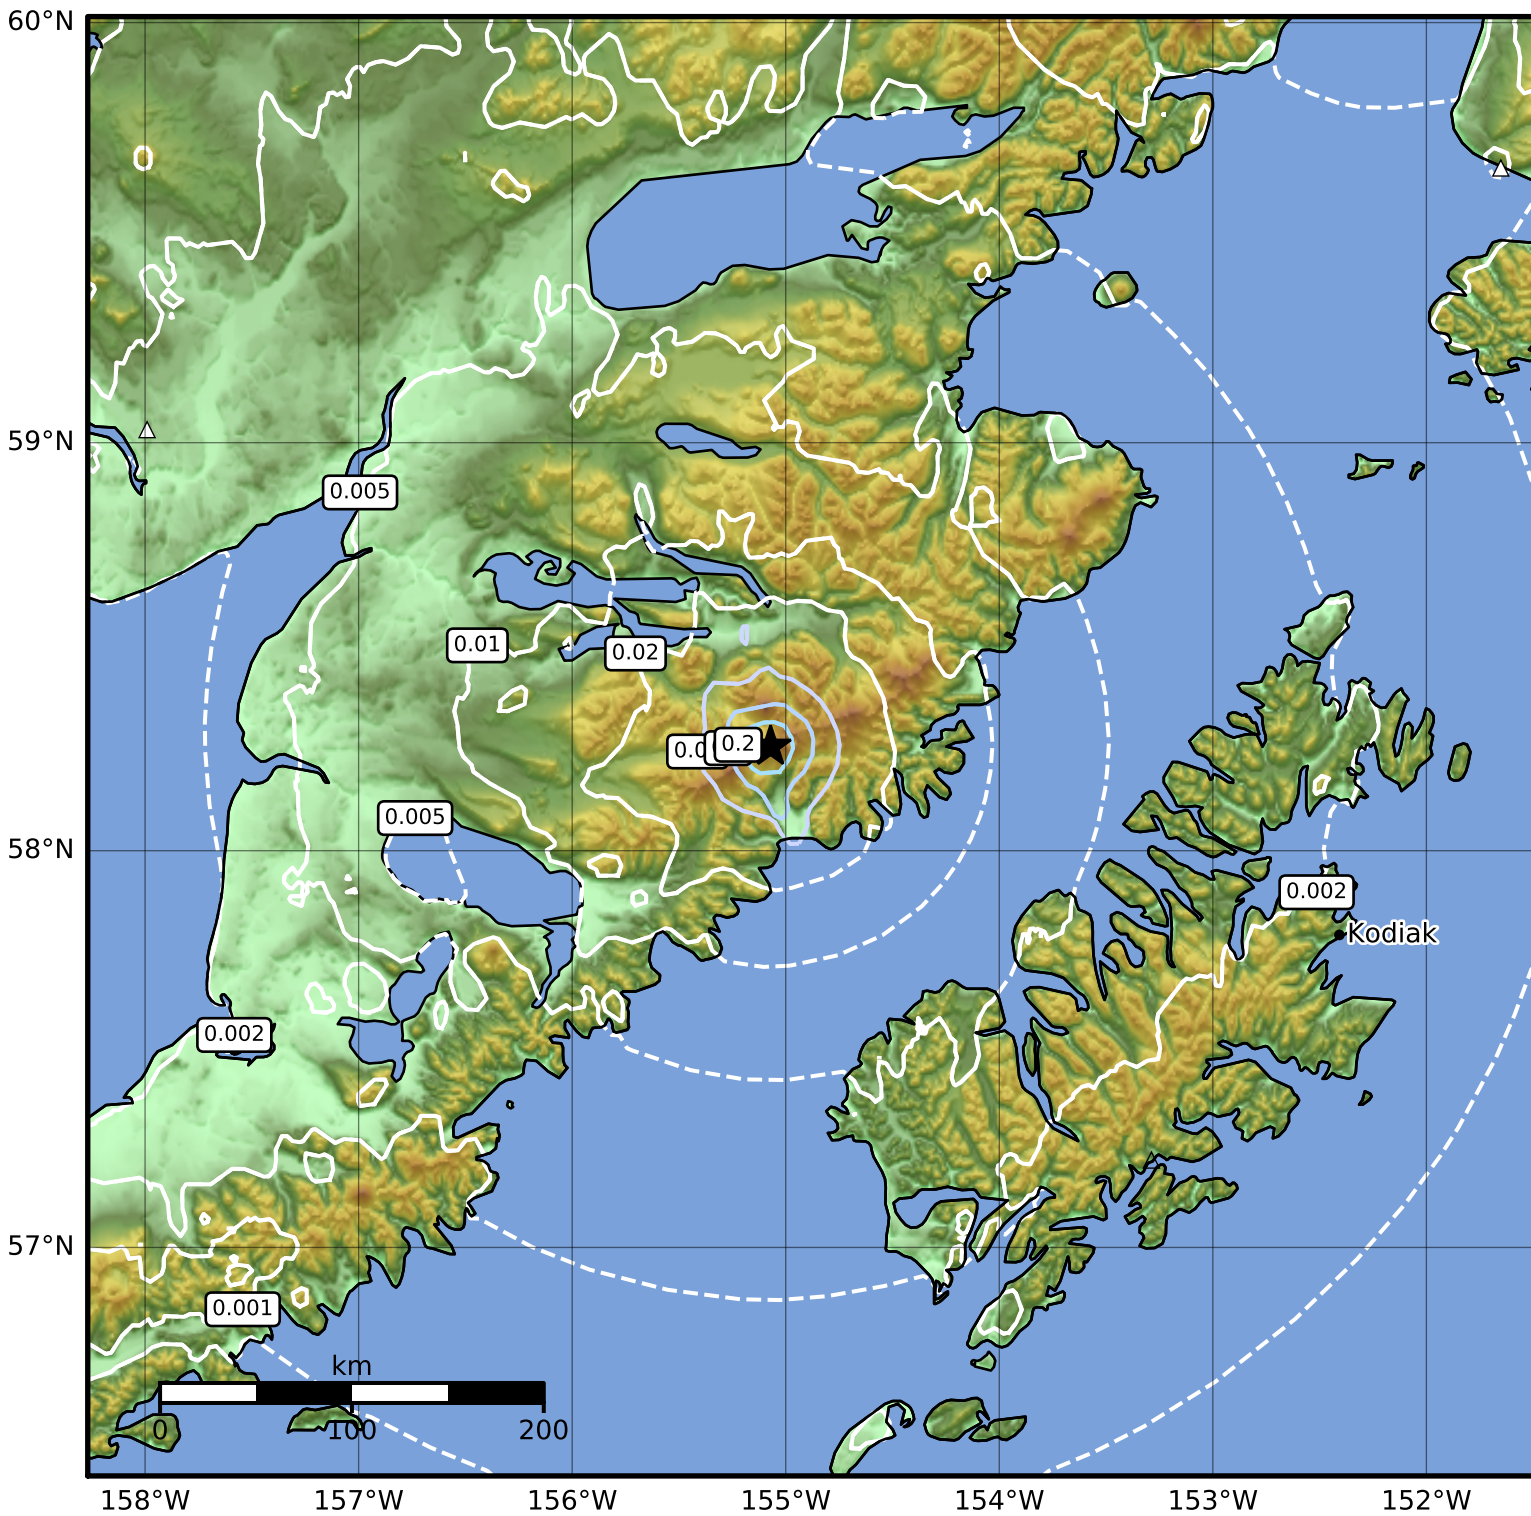

Peak Ground Velocity Map Alaska Earthquake Center
 ShakeMap: 85 km (53 miles) NNW of Karluk
 Sep 08, 2023 23:35:04 UTC M3.5 N58.26 W155.07 Depth: 1.1km ID:ak023bjhs151

Scale based on Worden et al. (2012)

Version 1: Processed 2023-09-08T23:39:21Z

△ Seismic Instrument ○ Reported Intensity

★ Epicenter