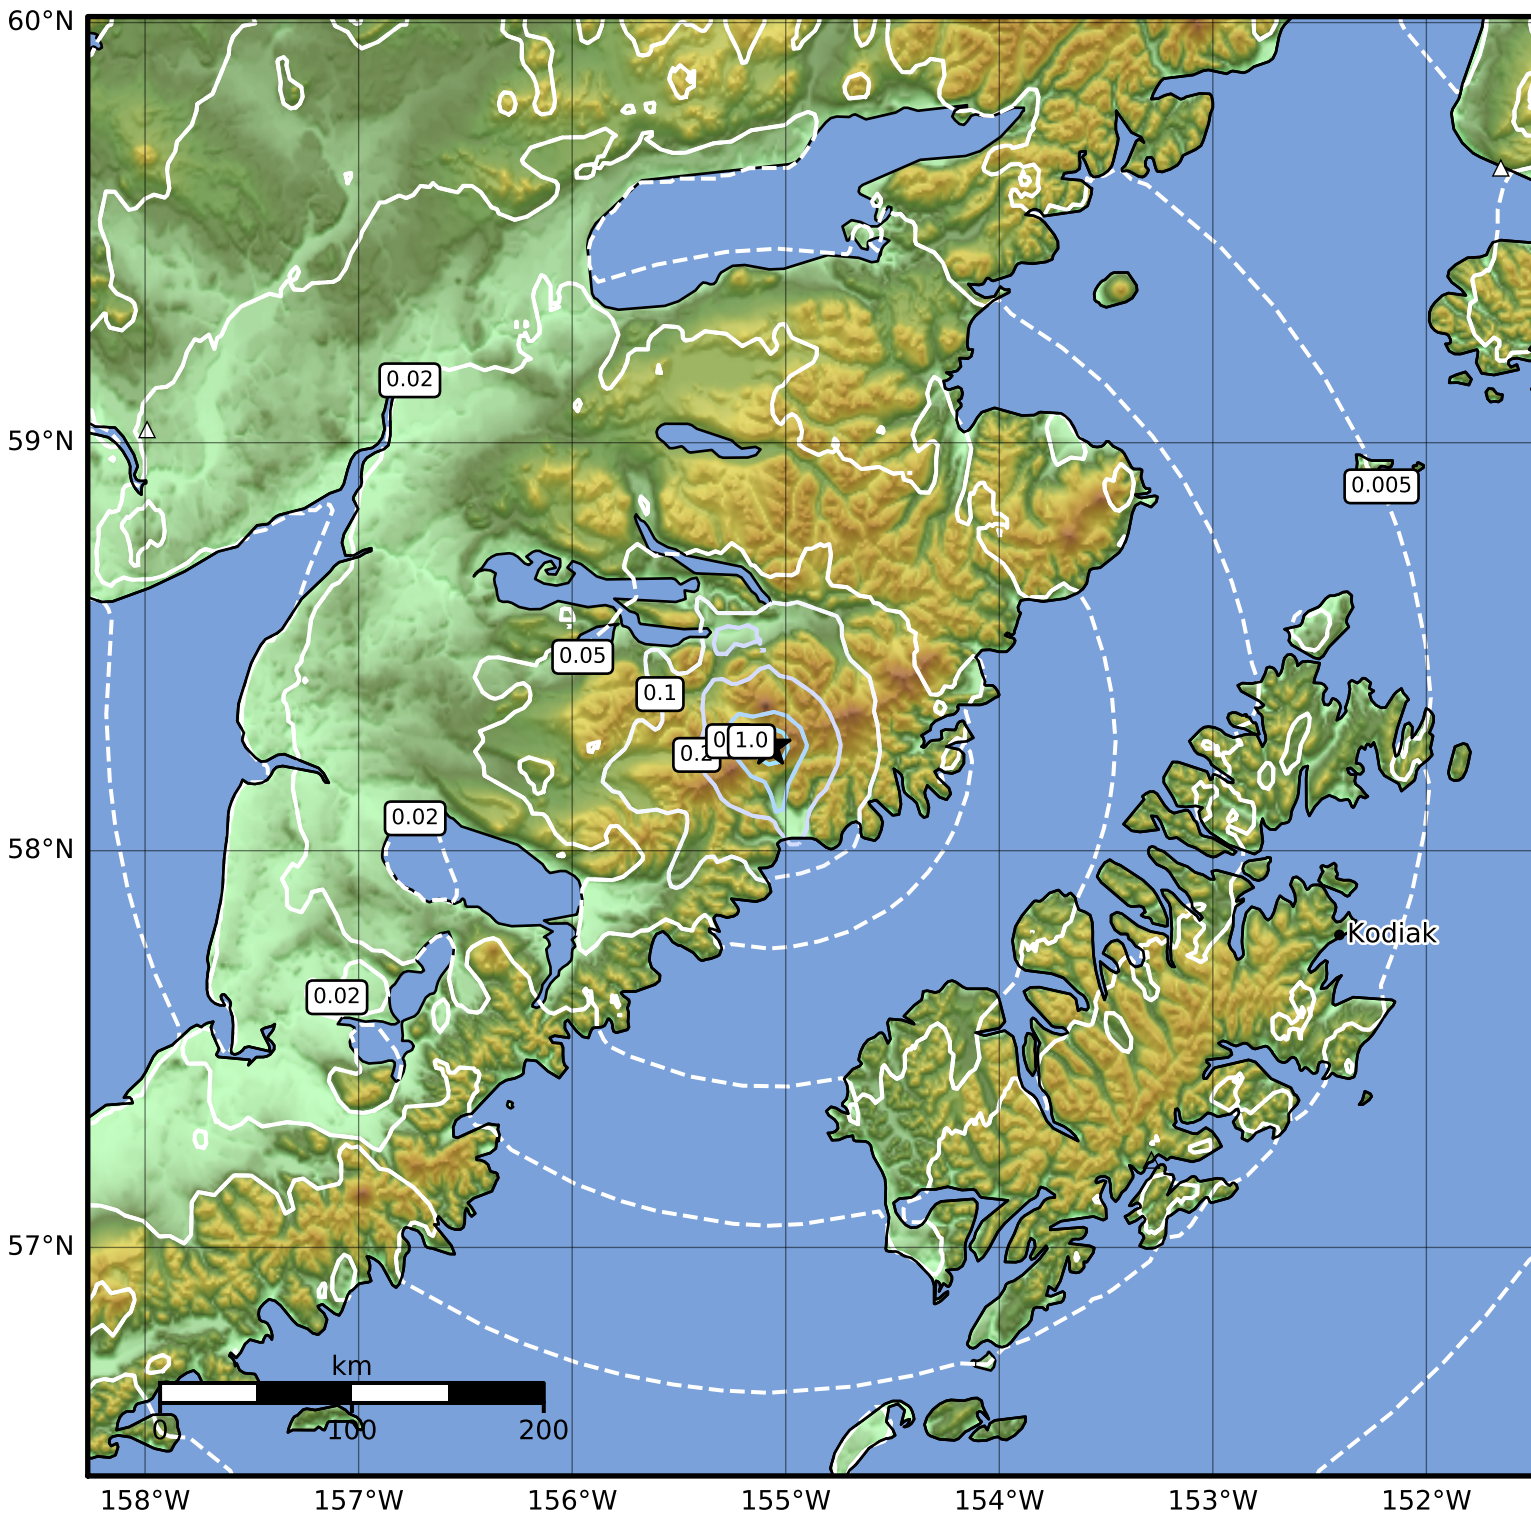

0.3 Second Peak Spectral Acceleration Map Alaska Earthquake Center
 ShakeMap: 85 km (53 miles) NNW of Karluk
 Sep 08, 2023 23:35:04 UTC M3.5 N58.26 W155.07 Depth: 1.1km ID:ak023bjhsl5l

SA(0.3) (%g)	0.1	0.2	0.5	1	2	5	10	20	50	100	200
---------------------	------------	------------	------------	----------	----------	----------	-----------	-----------	-----------	------------	------------

Scale based on Worden et al. (2012)

Version 1: Processed 2023-09-08T23:39:21Z

△ Seismic Instrument ○ Reported Intensity

★ Epicenter